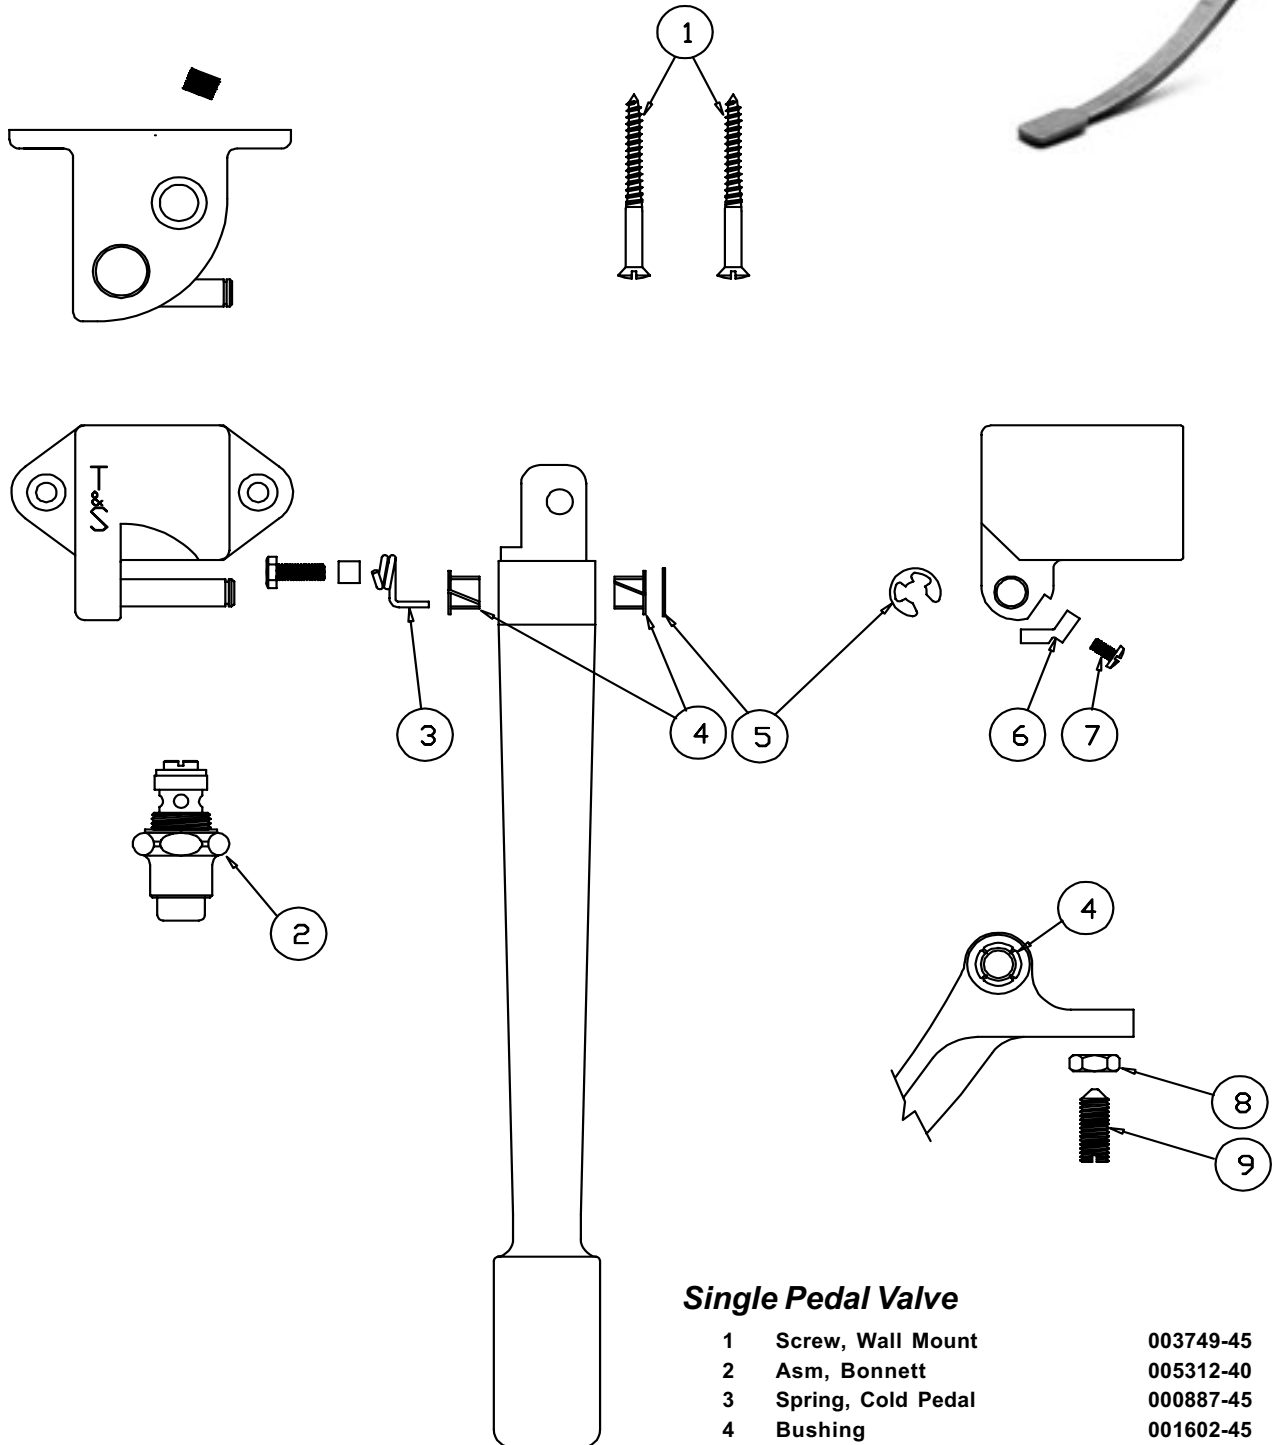

B-0508

Single Pedal Valve

1	Screw, Wall Mount	003749-45
2	Asm, Bonnett	005312-40
3	Spring, Cold Pedal	000887-45
4	Bushing	001602-45
5	Ring, 'E'-Style	012512-45
6	Pad, Single Pedal	012515-20
7	Screw, Nylon	000917-45
8	Locknut, Adjustable	000952-45
9	Set Screw, Nylon	001123-45