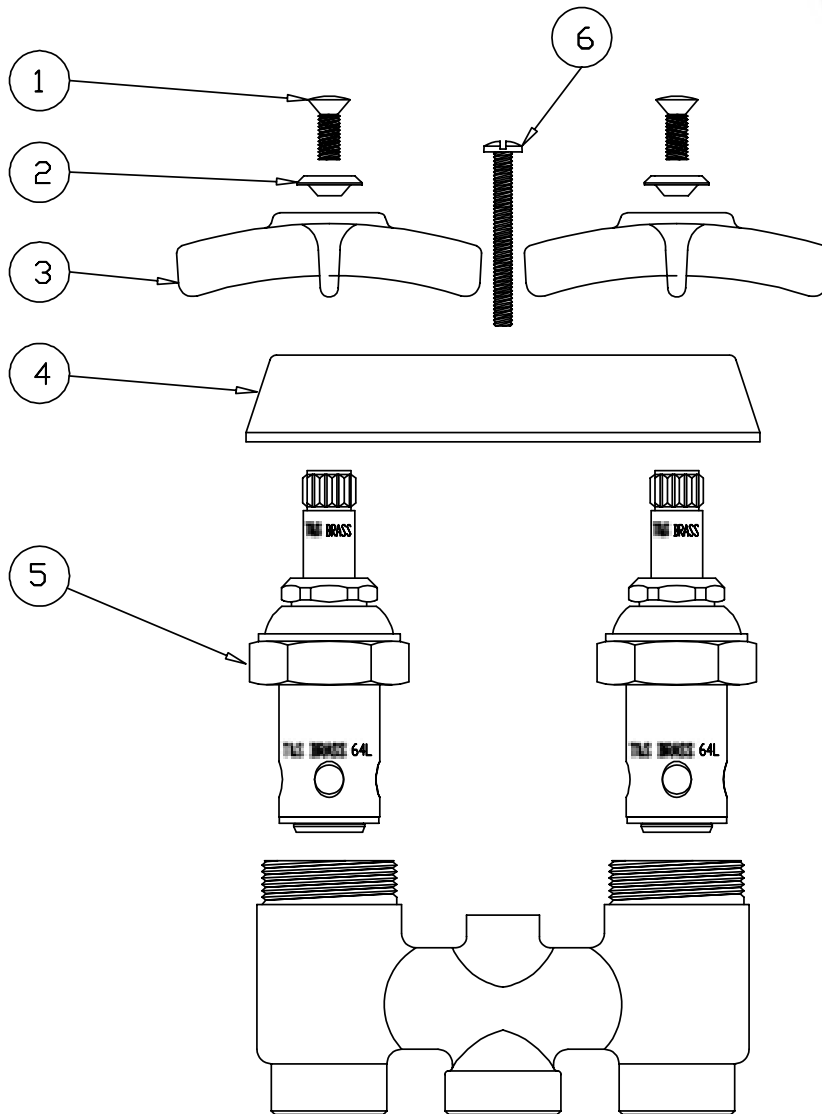

B-0512

Concealed Mixing Faucet Assembly

1	Screw, Handle	000922-45
2	Index, Button, Blue/Cold	001660-45
	Index, Button, Red/Hot	001661-45
3	Handle, 4-Arm Kitchen	002521-45
4	Escutcheon	000020-40
5	Asm, Spindle, Hot	006020-40
6	Screw, Escutcheon	002819-45