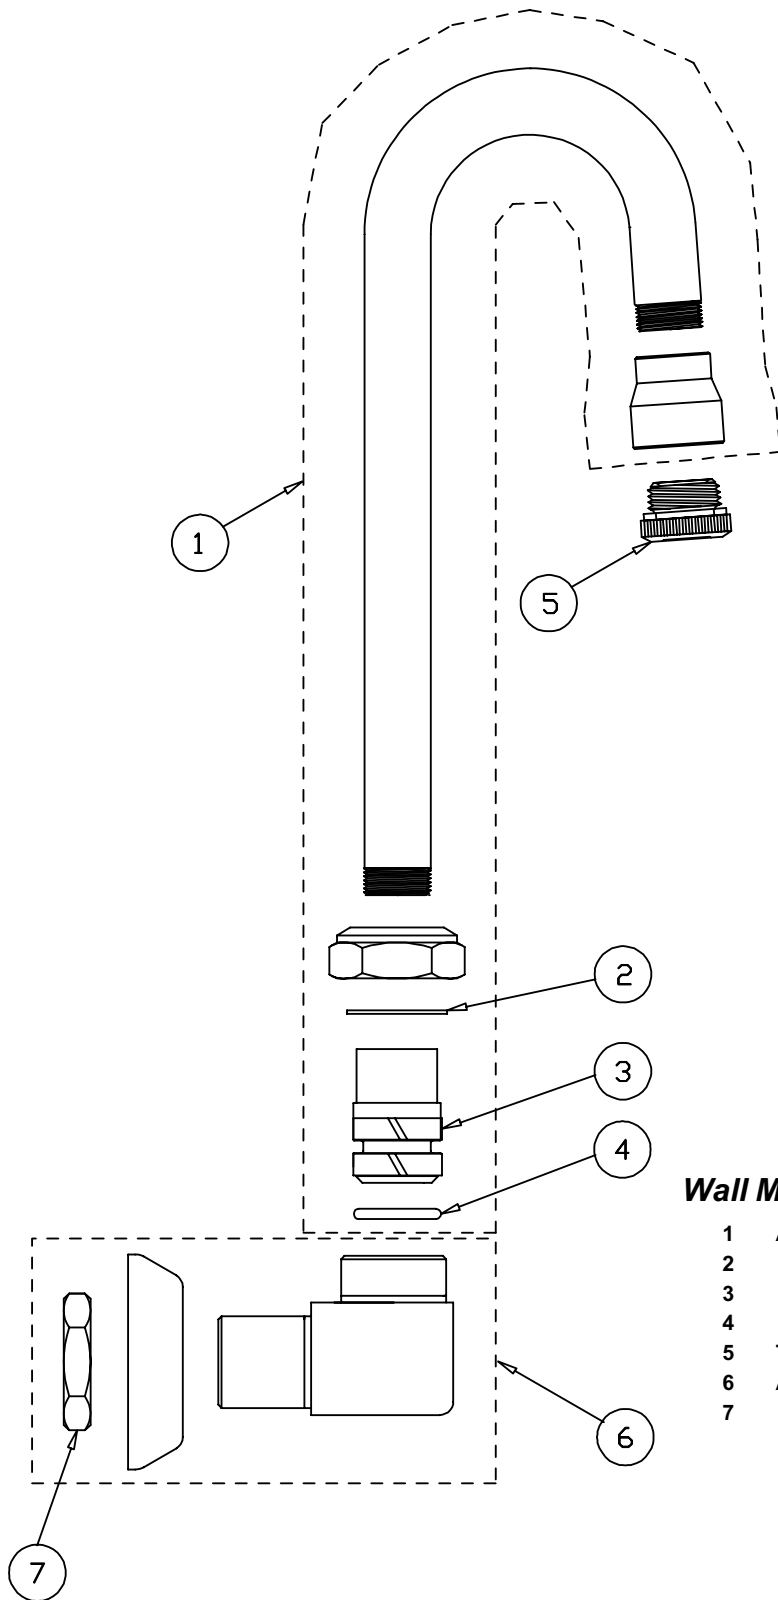

# B-0529-01

## Wall Mounted Gooseneck Unit

1	Asm, Gooseneck, Swivel	132X
2	Washer	009538-45
3	Sleeve	011429-45
4	O-Ring	001074-45
5	Tip	BL-T
6	Asm, Vertical Base, Swivel	B-0433
7	Locknut	000713-20