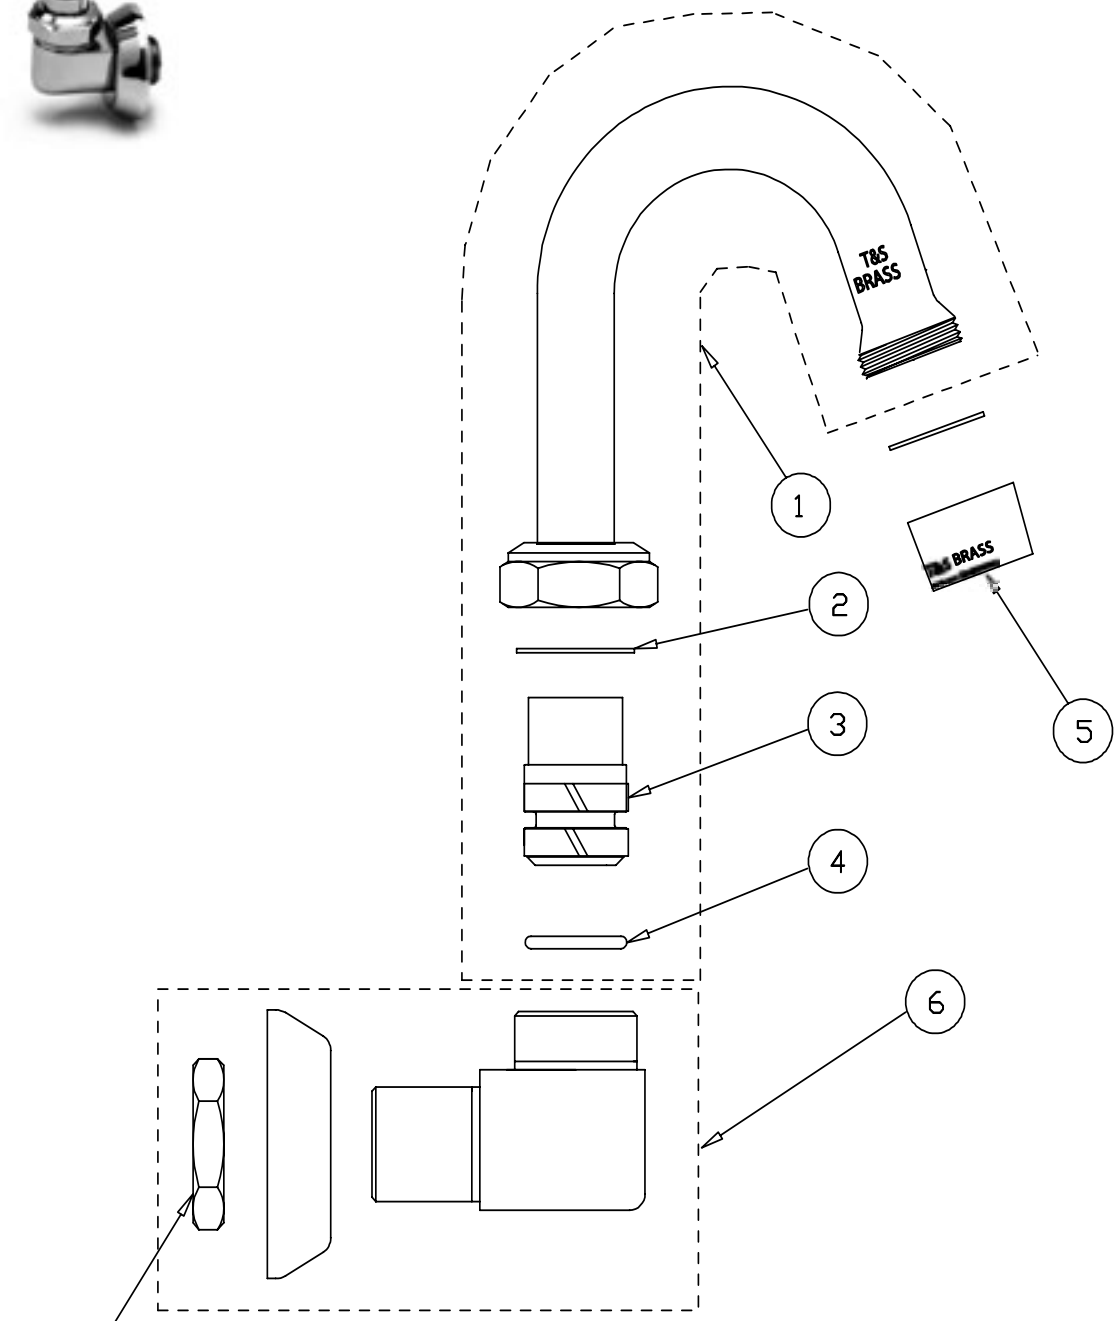

# B-0529

## Wall Gooseneck Unit

- |   |                            |           |
|---|----------------------------|-----------|
| 1 | Asm, Gooseneck, Swivel     | 008978-40 |
| 2 | Washer                     | 009538-45 |
| 3 | Sleeve                     | 011429-45 |
| 4 | O-Ring                     | 001074-45 |
| 5 | Aerator                    | B-0199-01 |
| 6 | Asm, Vertical Base, Swivel | B-0433    |
| 7 | Locknut                    | 000713-20 |