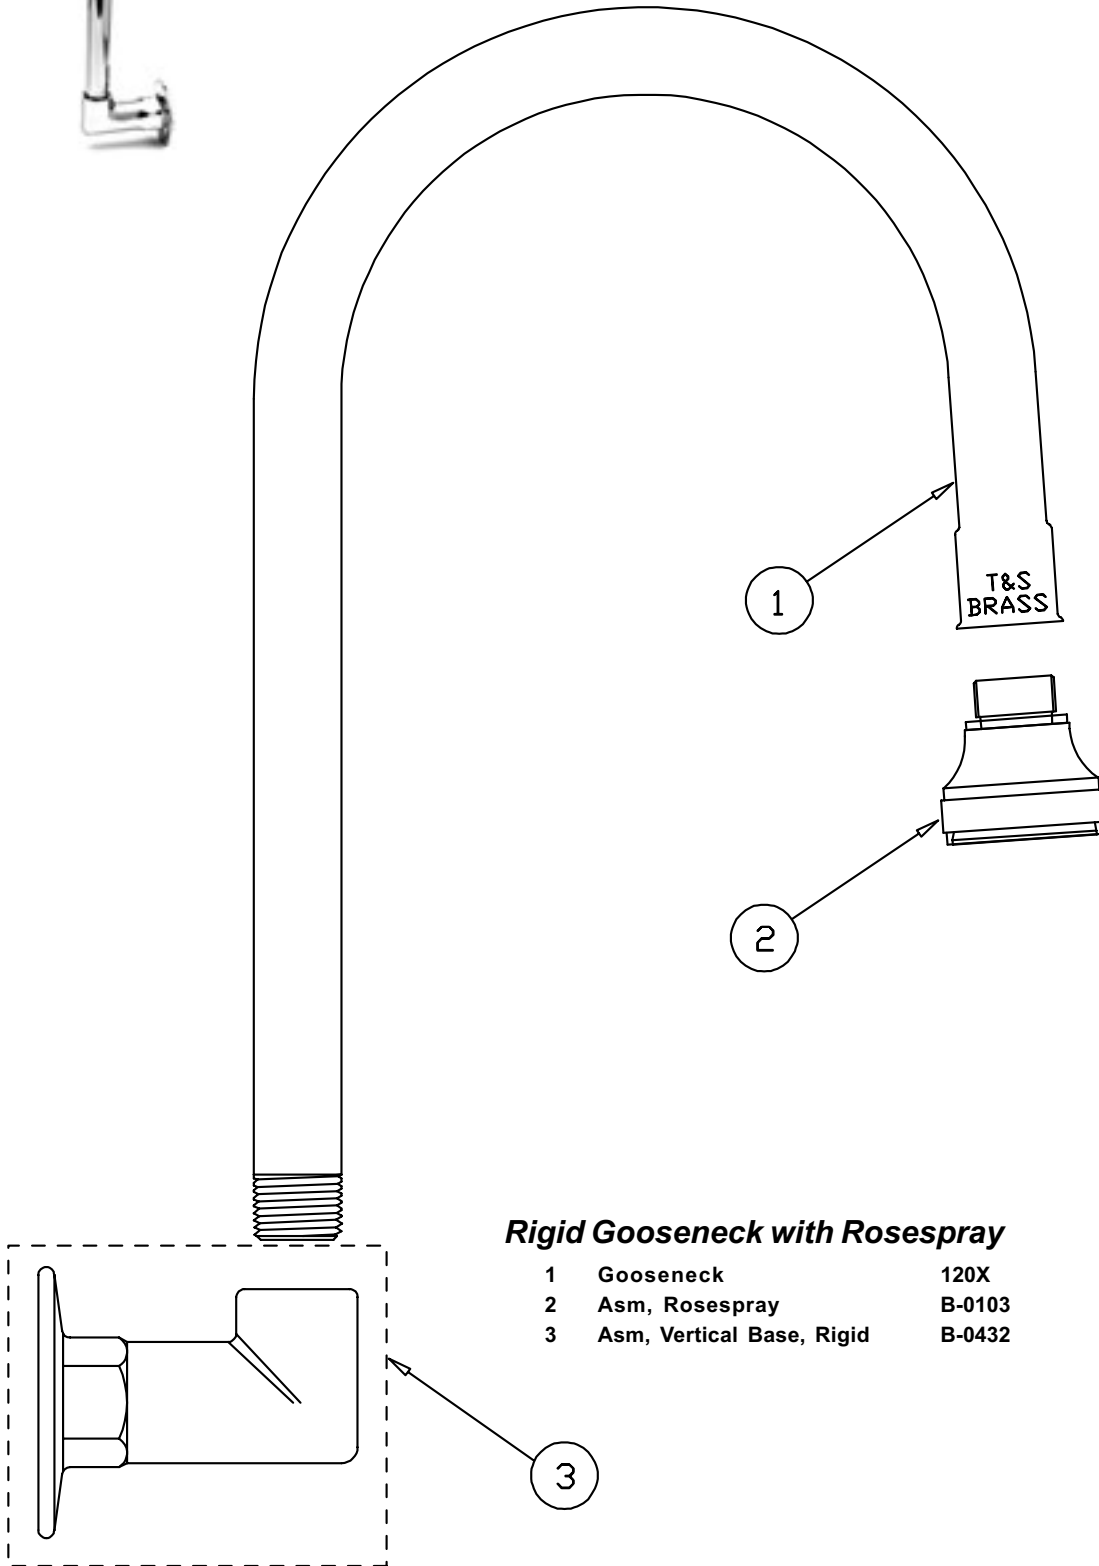

# B-0535

## *Rigid Gooseneck with Rosespray*

- |   |                           |        |
|---|---------------------------|--------|
| 1 | Gooseneck                 | 120X   |
| 2 | Asm, Rosespray            | B-0103 |
| 3 | Asm, Vertical Base, Rigid | B-0432 |