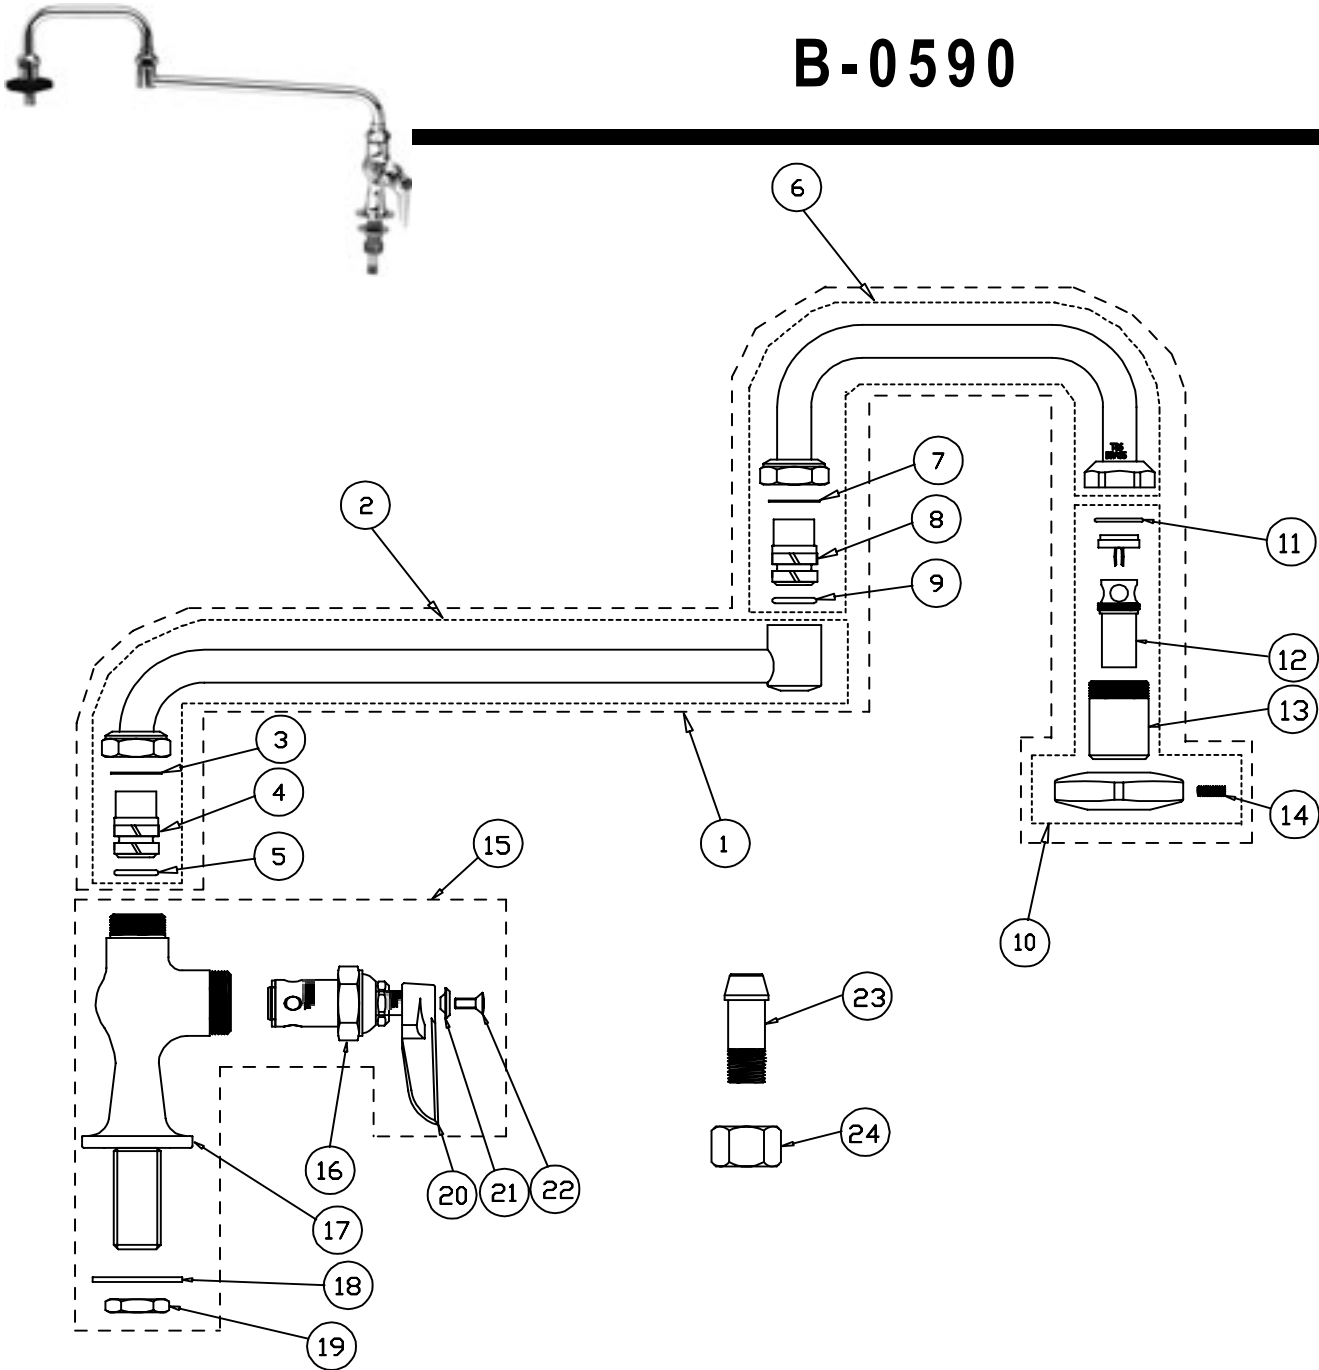

## Range Faucet

1	Piece, Swivel	001622-45
2	O-Ring, (.103 C/S x .206 I.D.)	009268-45
3	Dyanmic Bearing	001621-20
4	Spring, O-Ring Brg.	001625-45
5	Nut, Swivel	001623-40
6	O-Ring, Center Body	001069-45
7	O-Ring, (.070 C/S x .364 I.D.)	009267-45
8	Nozzle	001626-40
9	Adapter, 1/8" Female	001624-25
10	Aerator	B-0199-01

## Range Faucet Assembly

1	Piece, Swivel	001622-25
2	O-Ring, .103 C/S x .206 I.D.	009268-45
3	Dynamic Bearing	001621-20
4	Spring, O-Ring Bearing	001625-45
5	Nut, Swivel	001623-45
6	O-Ring, Center Body	001069-45
7	O-Ring, .070 C/S x .364 I.D.	009267-45
8	Nozzle	001626-40
9	Adapter, 1/8" Female x Aerator Male	001624-25
10	Aerator	B-0199-01

## Pot Filler Assembly

1	Asm, Double joint Nozzle	002848-40
2	Asm, Nozzle, 12", Back Section	002871-40
3	Washer	009538-45
4	Sleeve	011429-45
5	O-Ring	001074-45
6	Asm, Nozzle, 6", Front Section	002870-45
7	Washer	009538-45
8	Sleeve	011429-45
9	O-Ring	001074-45
10	Asm, Out	035A
11	O-Ring, .739 x .070	003426-45
12	Spout	001498-25
13	Body, Spout	000587-25
14	Set Screw, Handle	000936-45
15	Body	000181-40
16	Flange	000101-40

## Pot Filler Assembly

1	Asm, Double Jet Nozzle	002848-40	13	Body, Spout	000587-25
2	Asm, Nozzle, 12", Back Section	002871-40	14	Set Screw, Handle	000936-45
3	Washer	009538-45	15	Asm, Base Faucet	B-0205
4	Sleeve	011429-45	16	Asm, Spindle Eterna	005960-40
5	O-Ring	001074-45	17	Body, Faucet	001548-40
6	Asm, Nozzle, 6", Front Section	002870-45	18	Locknut	002954-45
7	Washer	009538-45	19	Washer	000999-45
8	Sleeve	011429-45	20	Handle, Lever	001638-45
9	O-Ring	001074-45	21	Index, Button - Blue/Cold	001660-45
10	Asm, Out	035A	22	Screw, Handle	000922-45
11	O-Ring, .739 x .070	003426-45	23	Tailpiece	001592-20
12	Spout	001498-25	24	Nut, Tailpiece	000958-20