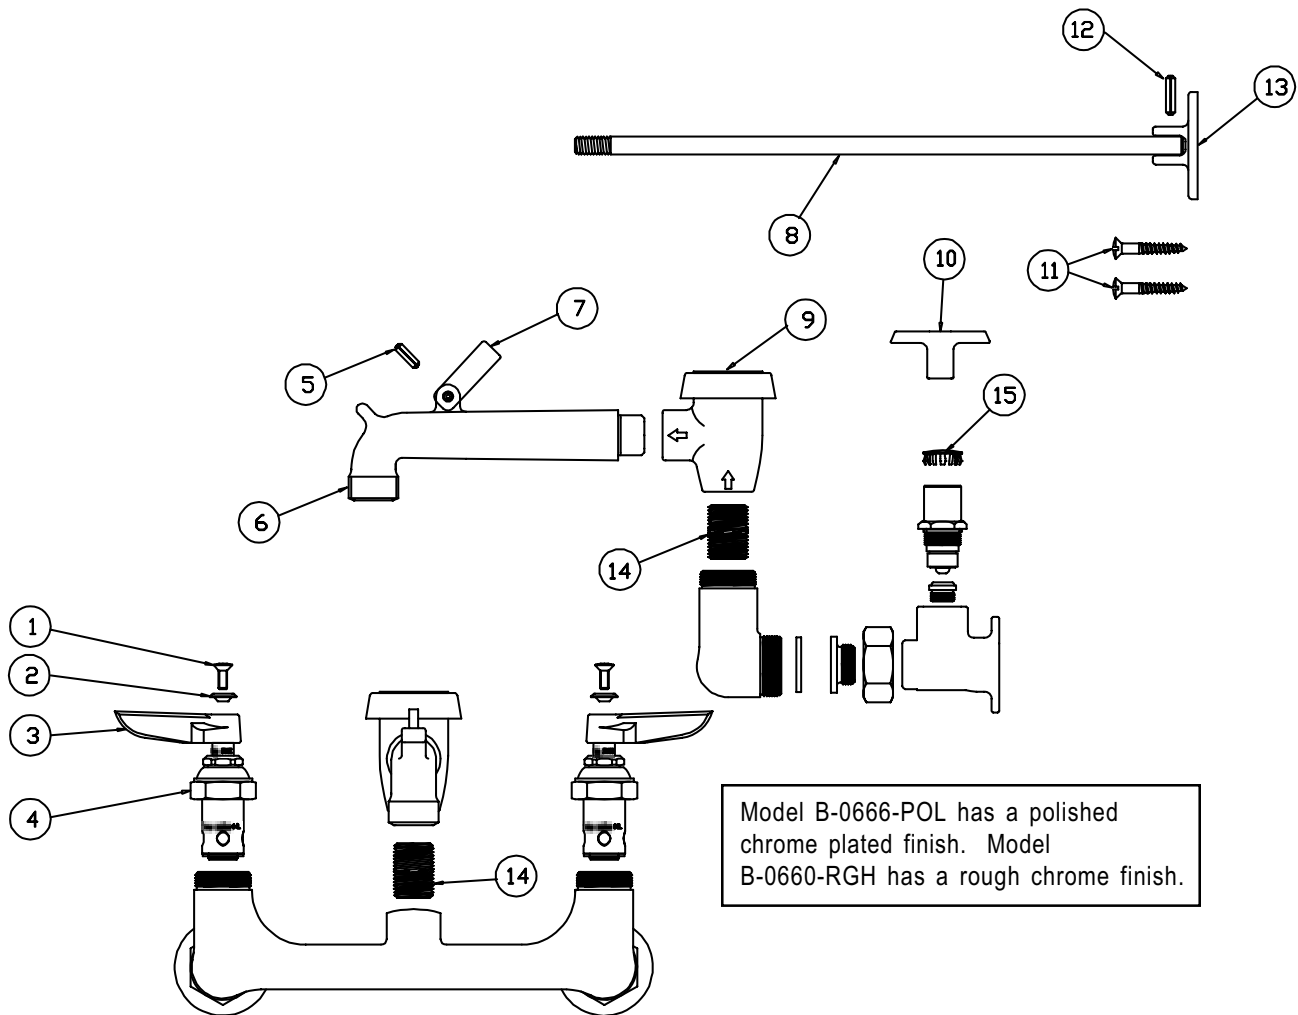

B-0666-POL, B-0666-RGH

Model B-0666-POL has a polished chrome plated finish. Model B-0660-RGH has a rough chrome finish.

Faucet Assembly

1	Screw, Handle	000922-45
2	Index, Button - Blue/Cold	001660-45
	Index, Button - Red/Hot	001661-45
3	Handle, Lever	001638-45
4	Asm, Spindle, Eterna - Cold	005959-40
	Asm, Spindle, Eterna - Hot	005960-40
5	Rollpin, Clevis	001311-45
6	Spout, Polished (B-0666-POL)	000188-40
	Spout, Rough (B-0666-RGH)	000188-25
7	Clevis	004713-25
8	Rod, Support	005060-40
9	Asm, Vacuum Breaker	B-0969
10	T' Handle, Supply Stop	001802-45
11	Screw, Wall Mount	000915-45
12	Rollpin, Support Rod	006211-45
13	Flange, Support Rod	003007-45
14	Nipple	002534-25
15	Cap, Key Stop	001605-45