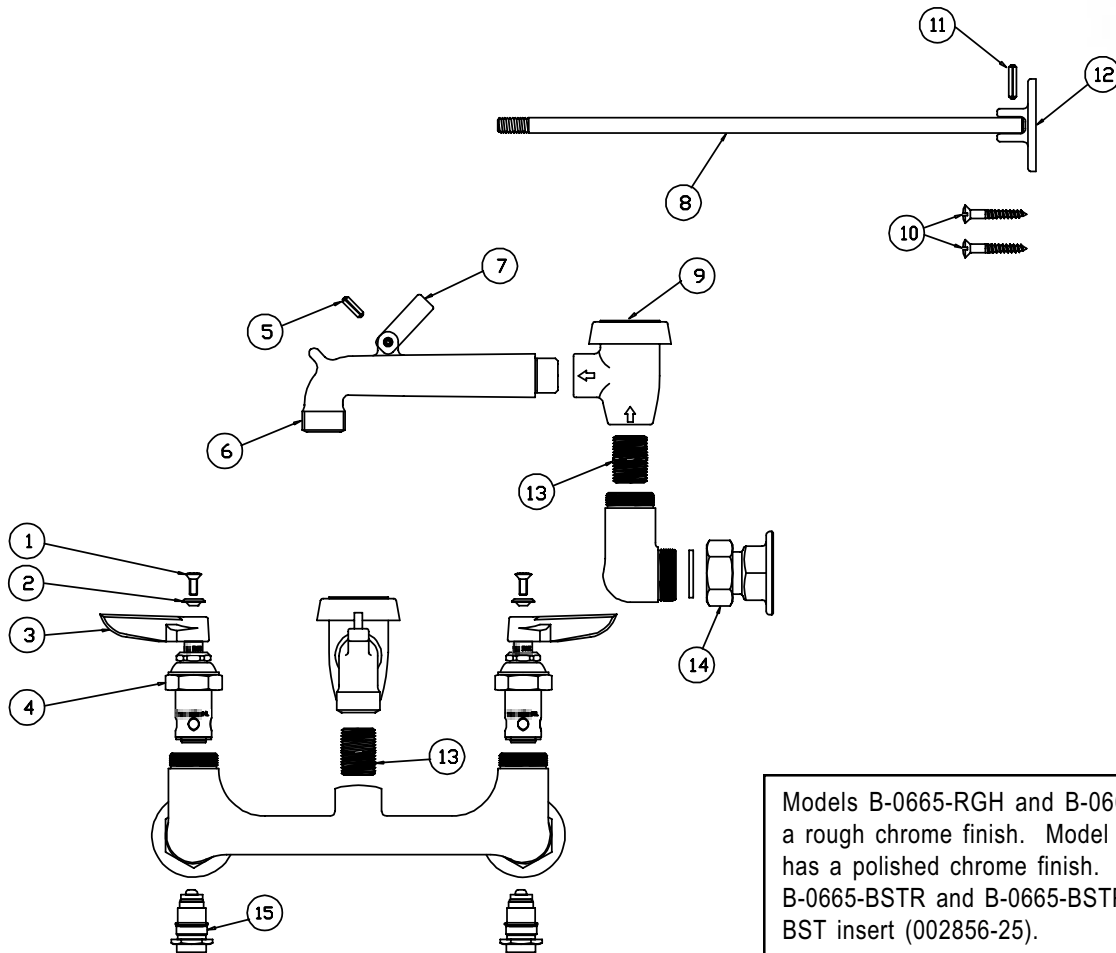

B-0665-RGH, B-0665-BSTR, B-0665-BSTP

Models B-0665-RGH and B-0665-BSTR have a rough chrome finish. Model B-0665-BSTP has a polished chrome finish. Models B-0665-BSTR and B-0665-BSTP both include BST insert (002856-25).

Faucet Assembly

1	Screw, Handle	000922-45
2	Index, Button - Blue/Cold	001660-45
	Index, Button - Red/Hot	001661-45
3	Handle, Lever	001638-45
4	Asm, Spindle, Eterna - Cold	005959-40
	Asm, Spindle, Eterna - Hot	005960-40
5	Rollpin, Clevis	001311-45
6	Spout, Polished (B-0665-BSTP)	000188-40
	Spout, Rough (B-0665-RGH & B-0665-BSTR)	000188-25
7	Clevis	004713-25
8	Rod, Support	005060-40
9	Asm, Vacuum Breaker	B-0969
10	Screw, Wall Mount	000915-45
11	Rollpin, Support Rod	006211-45
12	Flange, Support Rod	003007-45
13	Nipple	002534-25
14	Asm, Coupling	00AA
15	Asm, BST Spindle and Insert (B-0665-BSTR & B-0665-BST)	002586-25