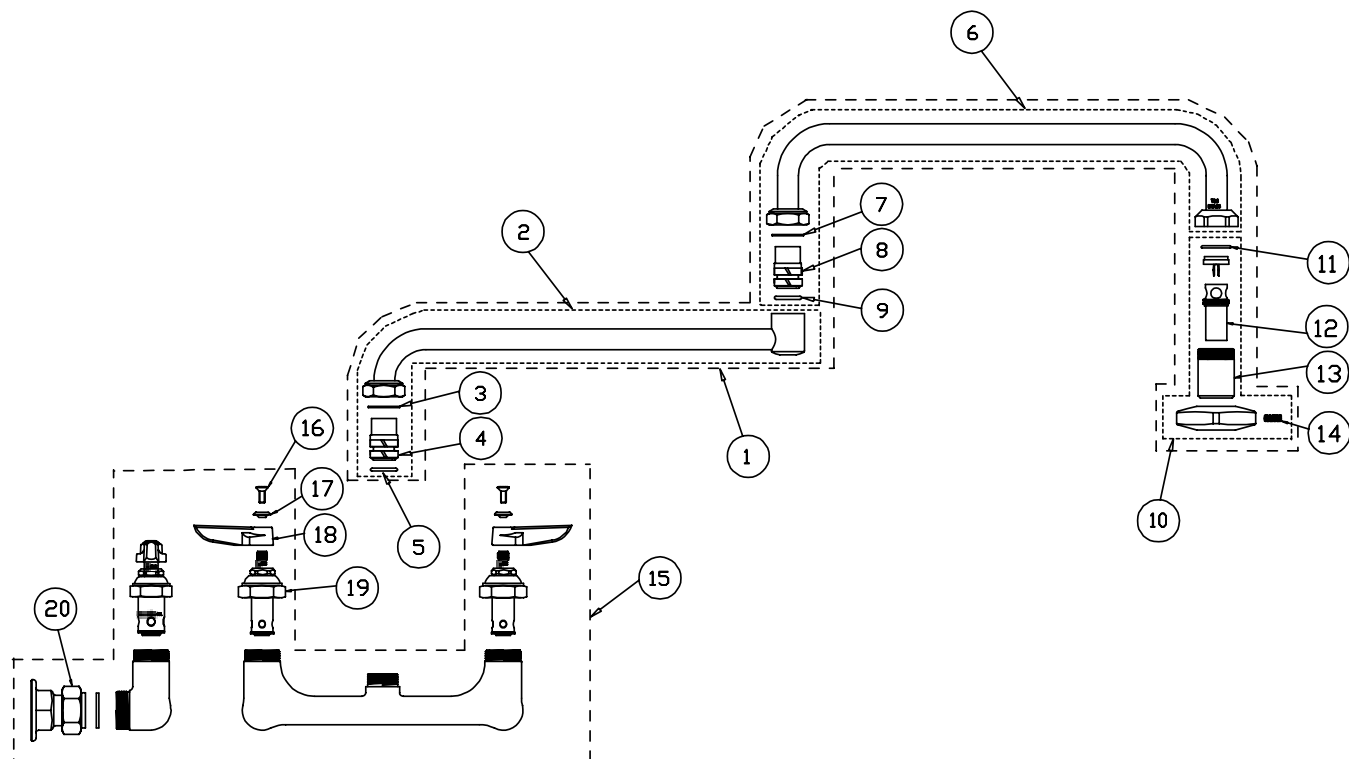

B-0598

Faucet Assembly with Spring Checks

1	Asm, Double Joint Nozzle	002872-40	12	Spout	001498-25
2	Asm, Nozzle, 12", Back Section	002871-40	13	Body, Spout	000587-25
3	Washer	009538-45	14	Set Screw, Handle	000936-45
4	Sleeve	011429-45	15	Asm, Base Faucet w/ Spring Checks	007945-40
5	O-Ring	001074-45	16	Screw, Handle	000922-45
6	Asm, Nozzle, 12", Front Section	002869-40	17	Index, Button - Blue/Cold	001660-45
7	Washer	009538-45		Index, Button - Red/Hot	001661-45
8	Sleeve	011429-45	18	Handle, Lever	001638-45
9	O-Ring	001074-45	19	Asm, Spindle, Eterna - Cold	002711-40
10	Asm, Out	035A		Asm, Spindle, Eterna - Hot	002712-40
11	O-Ring, .739 x .070	003426-45	20	Asm, Coupling Flange	002893-40