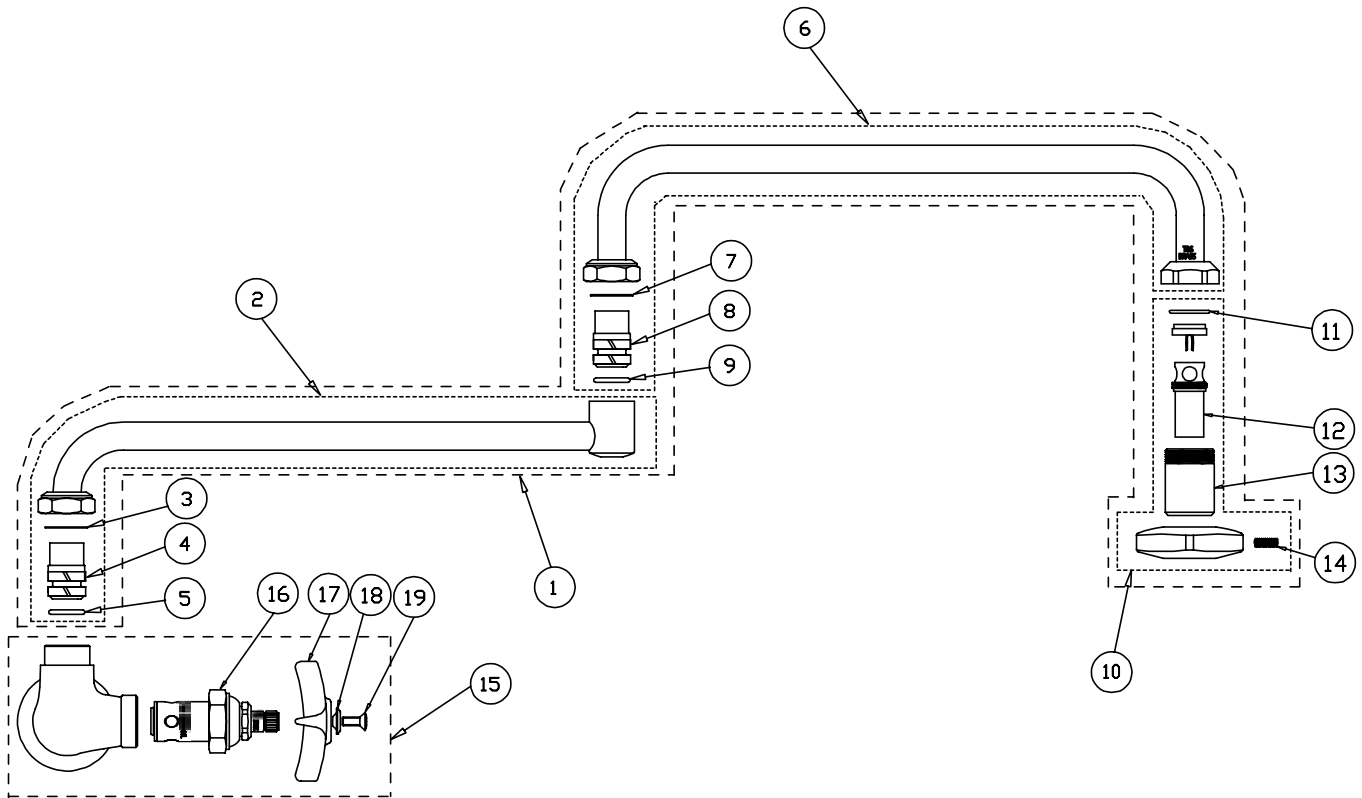

B-0594

Pot Filler Faucet Assembly

1	Asm, Double Joint Nozzle	002872-40	11	O-Ring, .739 x .070	003426-45
2	Asm, Nozzle, 12", Back Section	002871-40	12	Spout	001498-25
3	Washer	009538-45	13	Body, Spout	000587-25
4	Sleeve	011429-45	14	Set Screw, Handle	000936-45
5	O-Ring	001074-45	15	Asm, Base Faucet	B-0210-LN
6	Asm, Nozzle, 12", Front Section	002869-40	16	Asm, Spindle Eterna	005960-40
7	Washer	009538-45	17	Handle, Kitchen 4-Arm	002521-45
8	Sleeve	011429-45	18	Index, Button, Blue/Cold	001660-45
9	O-Ring	001074-45	19	Screw, Handle	000922-45
10	Asm, Out	035A