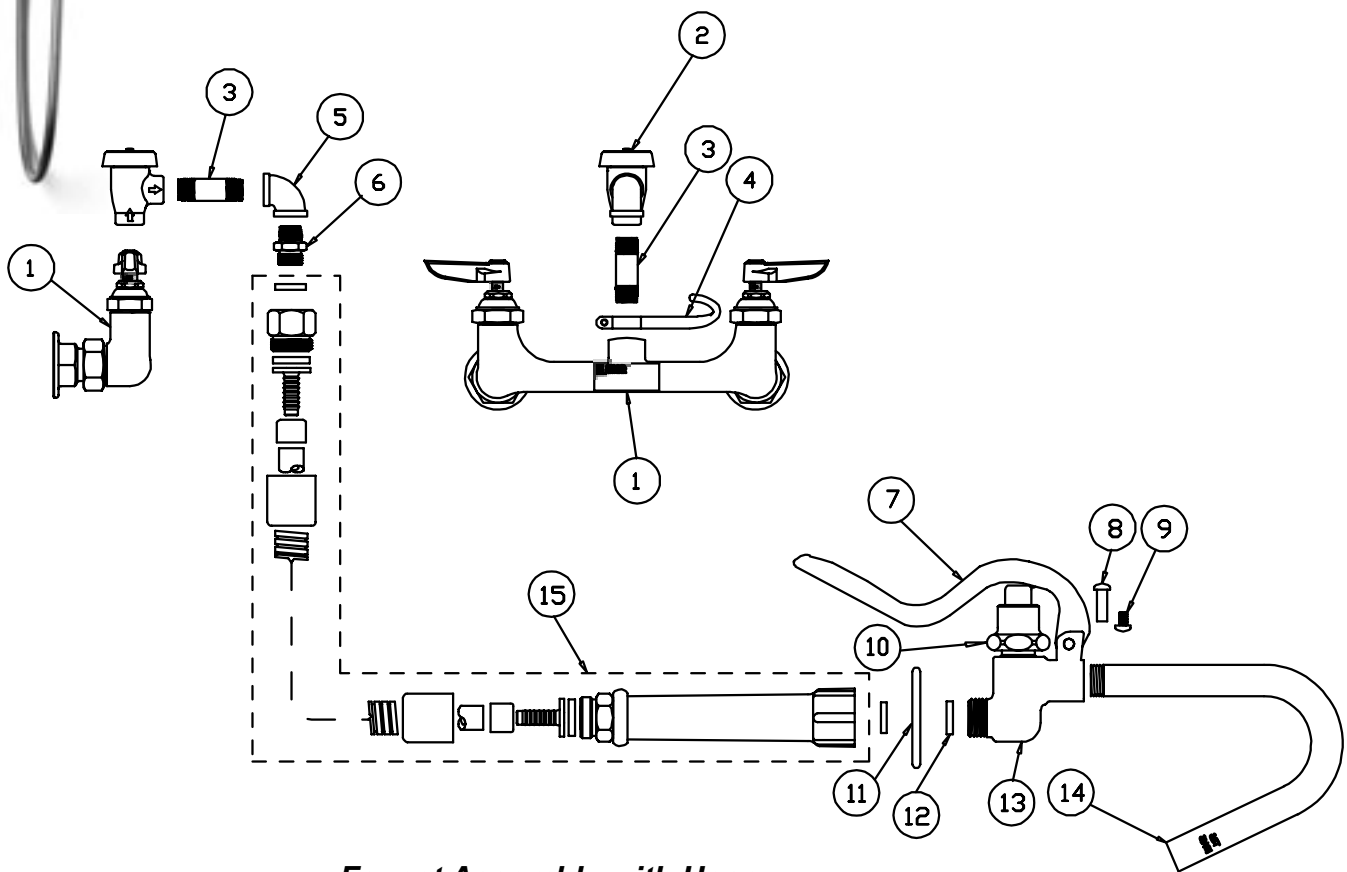

B-0610

Faucet Assembly with Hose

1	Asm, Base Faucet	002832-40
2	Asm, Vacuum Breaker	B-0968
3	Hook, Finger	000021-40
4	Nipple	000357-40
5	Elbow, Cast Round	001355-40
6	Adapter	000545-25
7	Handle	001120-45
8	Nut, Handle	003198-45
9	Screw, Handle	003199-45
10	Asm, Bonnet	002856-40
11	Holddown Ring	000907-45
12	Washer	010476-45
13	Body, Squeeze Valve	000065-40
14	Nozzle	000287-40
15	Asm, Hose, Stainless Steel, 68" B-0068-H