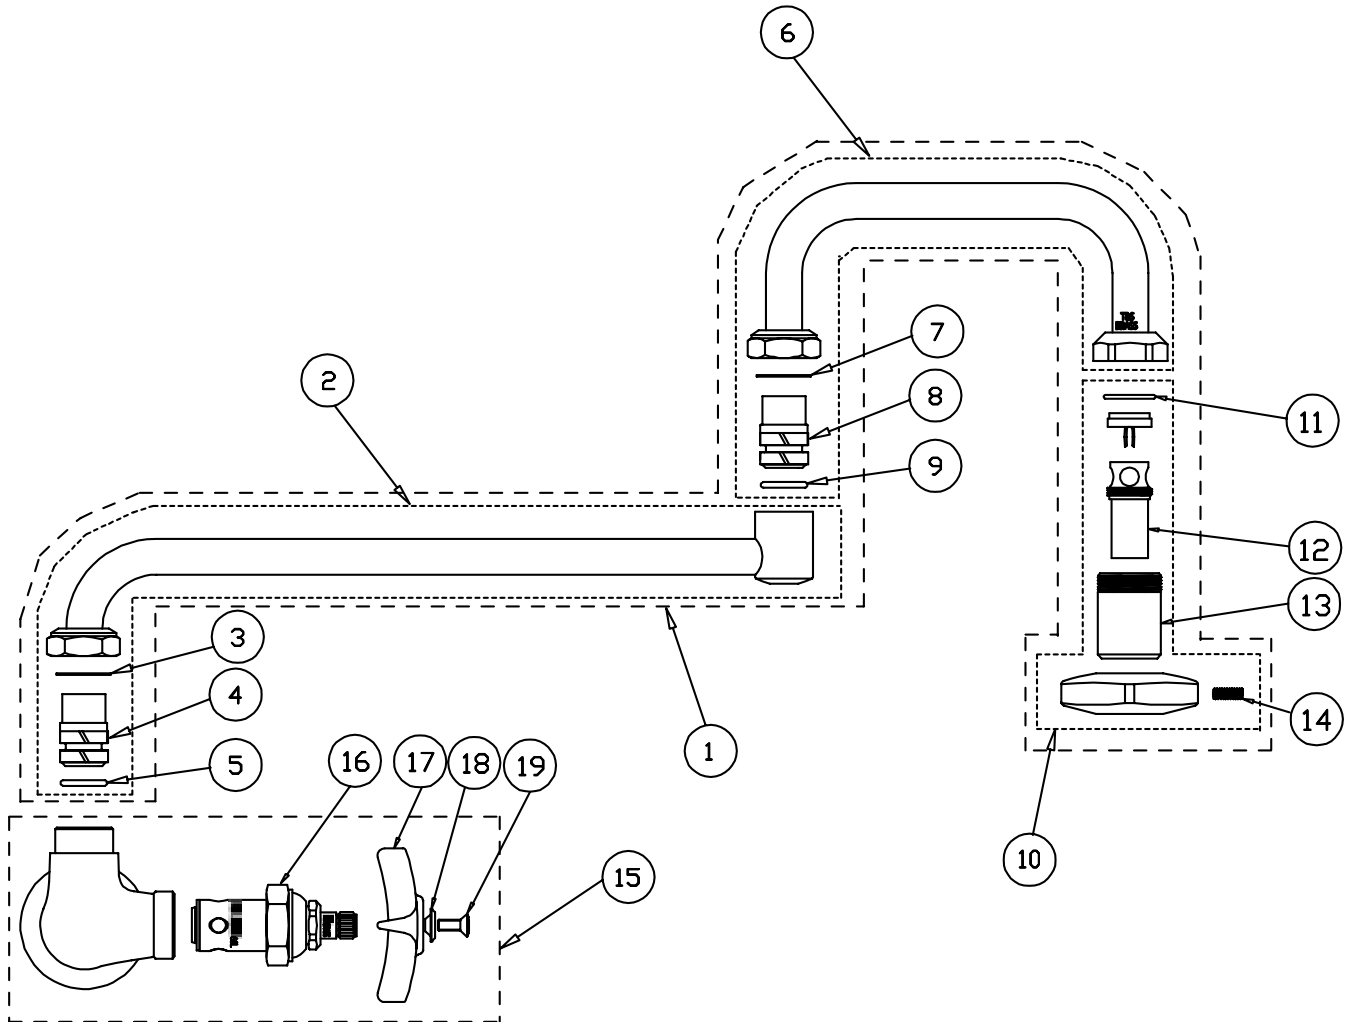

B-0592

Faucet Assembly

1	Asm, Double Jet Nozzle	002848-40	11	O-Ring, .739 x .070	003426-45
2	Asm, Nozzle, 12", Back Section	002871-40	12	Spout	001498-25
3	Washer	009538-45	13	Body, Spout	000587-25
4	Sleeve	011429-45	14	Set Screw, Handle	000936-45
5	O-Ring	001074-45	15	Asm, Base Faucet	B-0210
6	Asm, Nozzle, 6", Front Section	002870-45	16	Asm, Spindle Eterna	005960-40
7	Washer	009538-45	17	Handle, Kitchen 4-Arm	002521-45
8	Sleeve	011429-45	18	Index, Button, Blue/Cold	001660-45
9	O-Ring	001074-45	19	Screw, Handle	000922-45
10	Asm, Out	035A