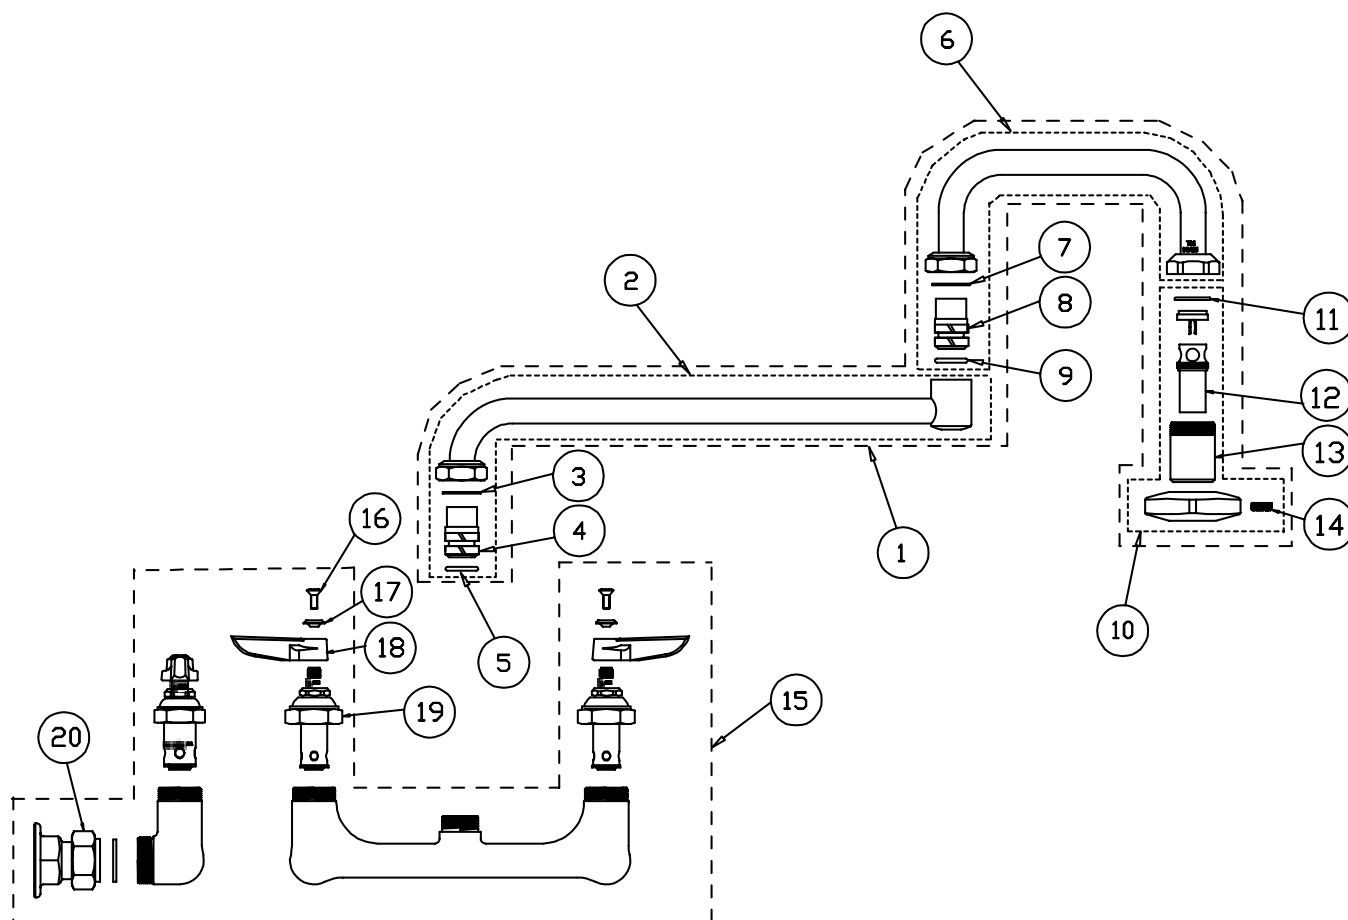

B-0597

Faucet Assembly with Spring Checks

1	Asm, Double Joint Nozzle	002848-40	12	Spout	001498-25
2	Asm, Nozzle, 12", Back Section	002871-40	13	Body, Spout	000587-25
3	Washer	009538-45	14	Set Screw, Handle	000936-45
4	Sleeve	011429-45	15	Asm, Base Faucet w/ Spring Checks	007945-40
5	O-Ring	001074-45	16	Screw, Handle	000922-45
6	Asm, Nozzle, 6", Front Section	002870-45	17	Index, Button - Blue/Cold	001660-45
7	Washer	009538-45		Index, Button - Red/Hot	001661-45
8	Sleeve	011429-45	18	Handle, Lever	001638-45
9	O-Ring	001074-45	19	Asm, Spindle, Eterna - Cold	002711-40
10	Asm, Out	035A		Asm, Spindle, Eterna - Hot	002712-40
11	O-Ring, .739 x .070	003426-45	20	Asm, Coupling Flange	002893-40