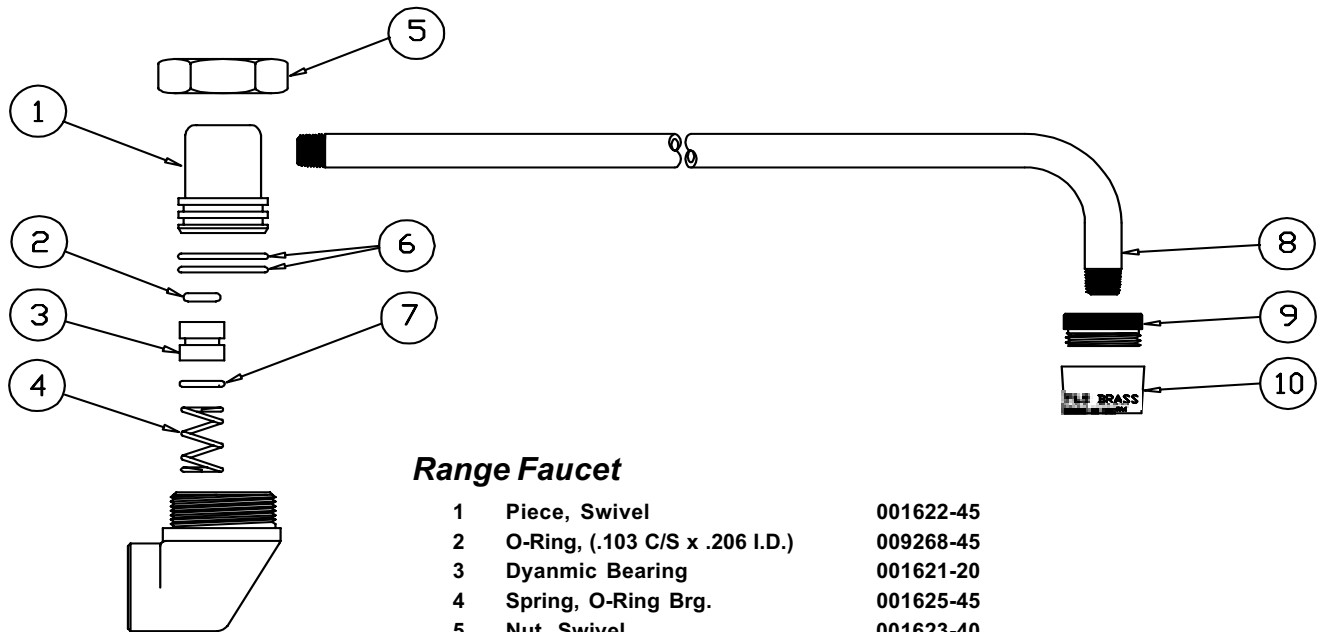

## Range Faucet

1	Piece, Swivel	001622-45
2	O-Ring, (.103 C/S x .206 I.D.)	009268-45
3	Dyanmic Bearing	001621-20
4	Spring, O-Ring Brg.	001625-45
5	Nut, Swivel	001623-40
6	O-Ring, Center Body	001069-45
7	O-Ring, (.070 C/S x .364 I.D.)	009267-45
8	Nozzle	001626-40
9	Adapter, 1/8" Female	001624-25
10	Aerator	B-0199-01