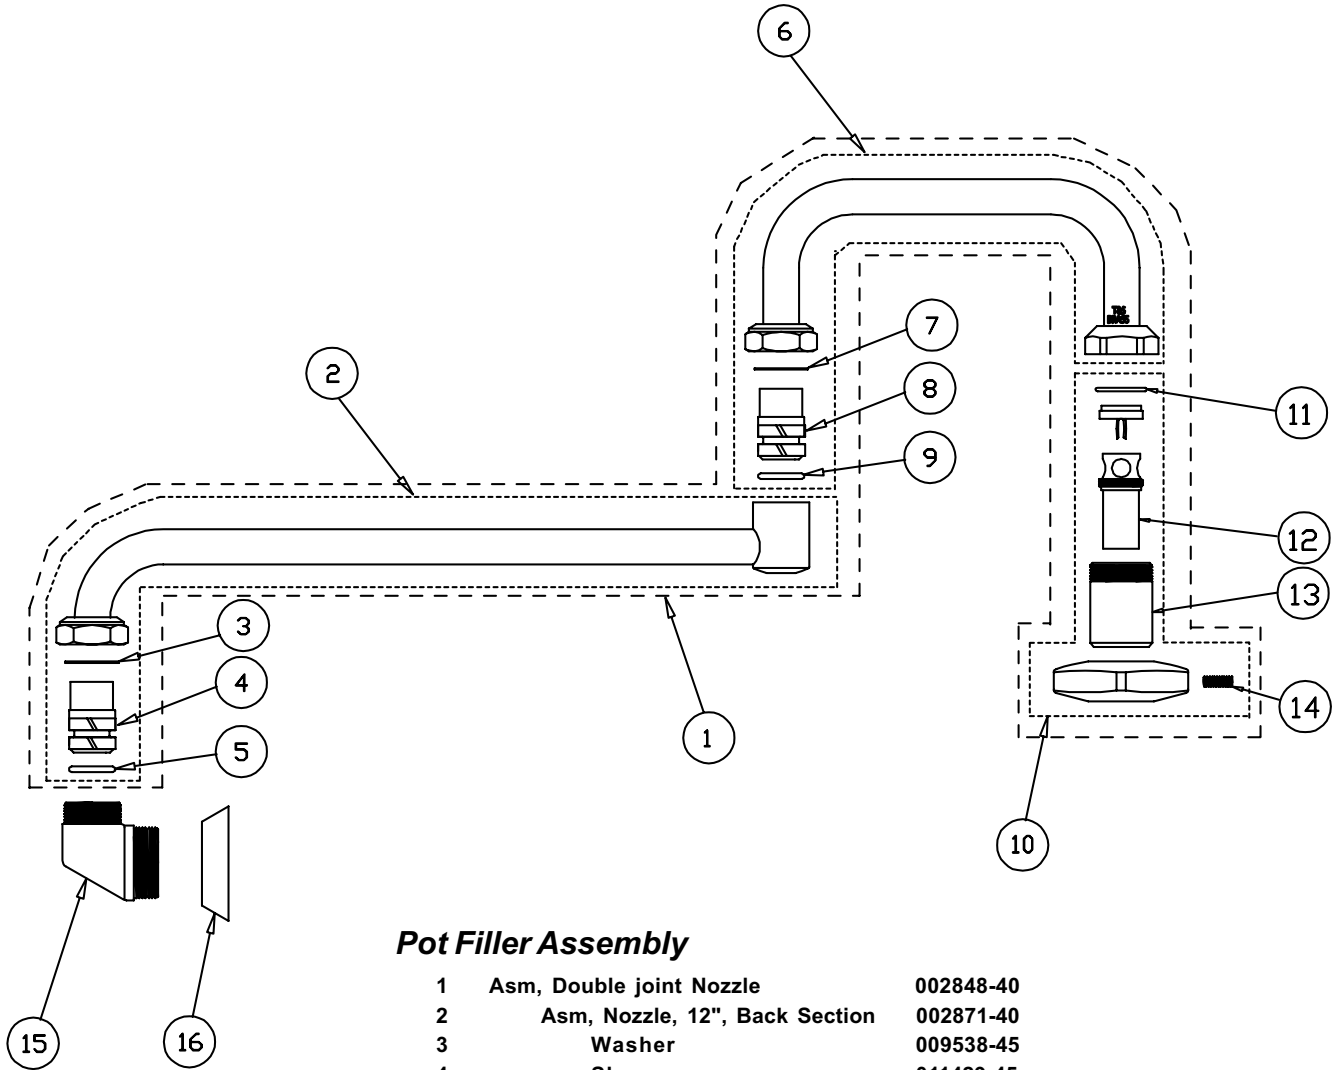

B-0580

Pot Filler Assembly

1	Asm, Double joint Nozzle	002848-40
2	Asm, Nozzle, 12", Back Section	002871-40
3	Washer	009538-45
4	Sleeve	011429-45
5	O-Ring	001074-45
6	Asm, Nozzle, 6", Front Section	002870-45
7	Washer	009538-45
8	Sleeve	011429-45
9	O-Ring	001074-45
10	Asm, Out	035A
11	O-Ring, .739 x .070	003426-45
12	Spout	001498-25
13	Body, Spout	000587-25
14	Set Screw, Handle	000936-45
15	Body	000181-40
16	Flange	000101-40