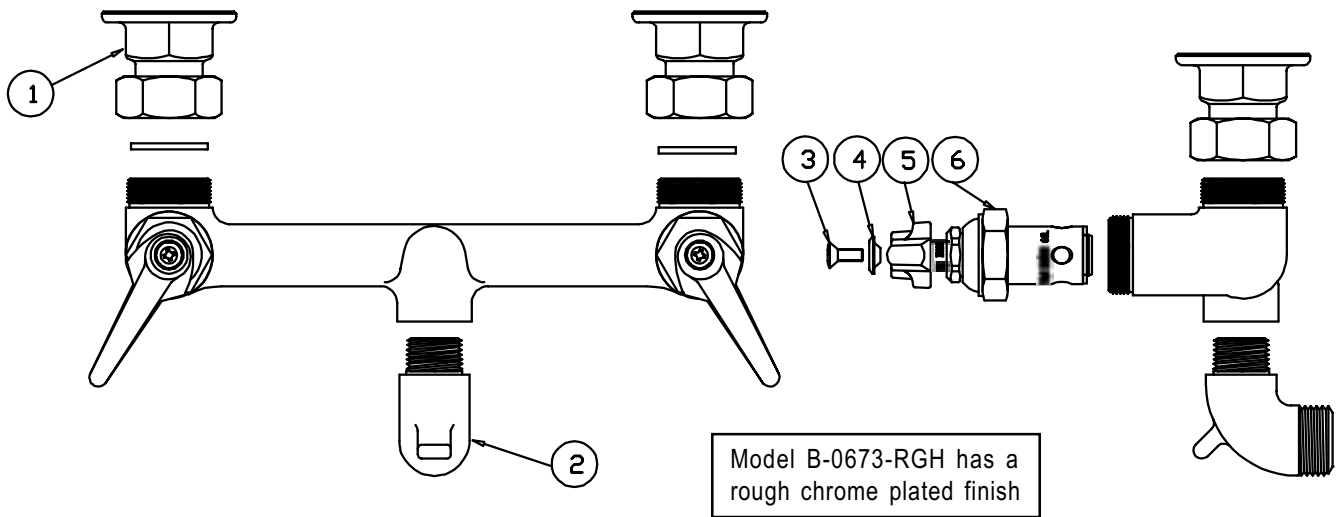

B-0673-RGH

Service Sink Faucet

1	Asm, Coupling Flange	002893-40
2	Spout	000270-25
3	Screw, Handle	000922-45
4	Index, Button - Blue/Cold	001661-45
	Index, Button - Red/Hot	001637-45
5	Handle, Lever	001636-45
6	Asm, Spindle, Eterna - Cold	005959-40
	Asm, Spindle, Eterna - Hot	005960-40