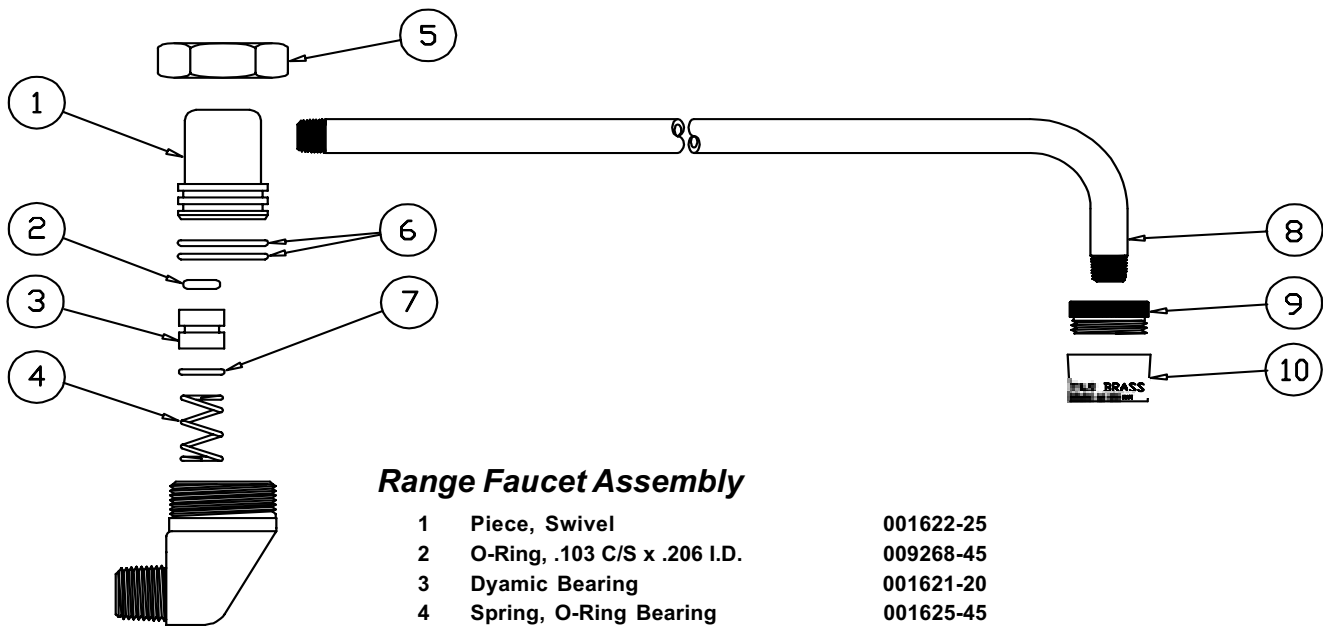

B-0576

Range Faucet Assembly

1	Piece, Swivel	001622-25
2	O-Ring, .103 C/S x .206 I.D.	009268-45
3	Dynamic Bearing	001621-20
4	Spring, O-Ring Bearing	001625-45
5	Nut, Swivel	001623-45
6	O-Ring, Center Body	001069-45
7	O-Ring, .070 C/S x .364 I.D.	009267-45
8	Nozzle	001626-40
9	Adapter, 1/8" Female x Aerator Male	001624-25
10	Aerator	B-0199-01