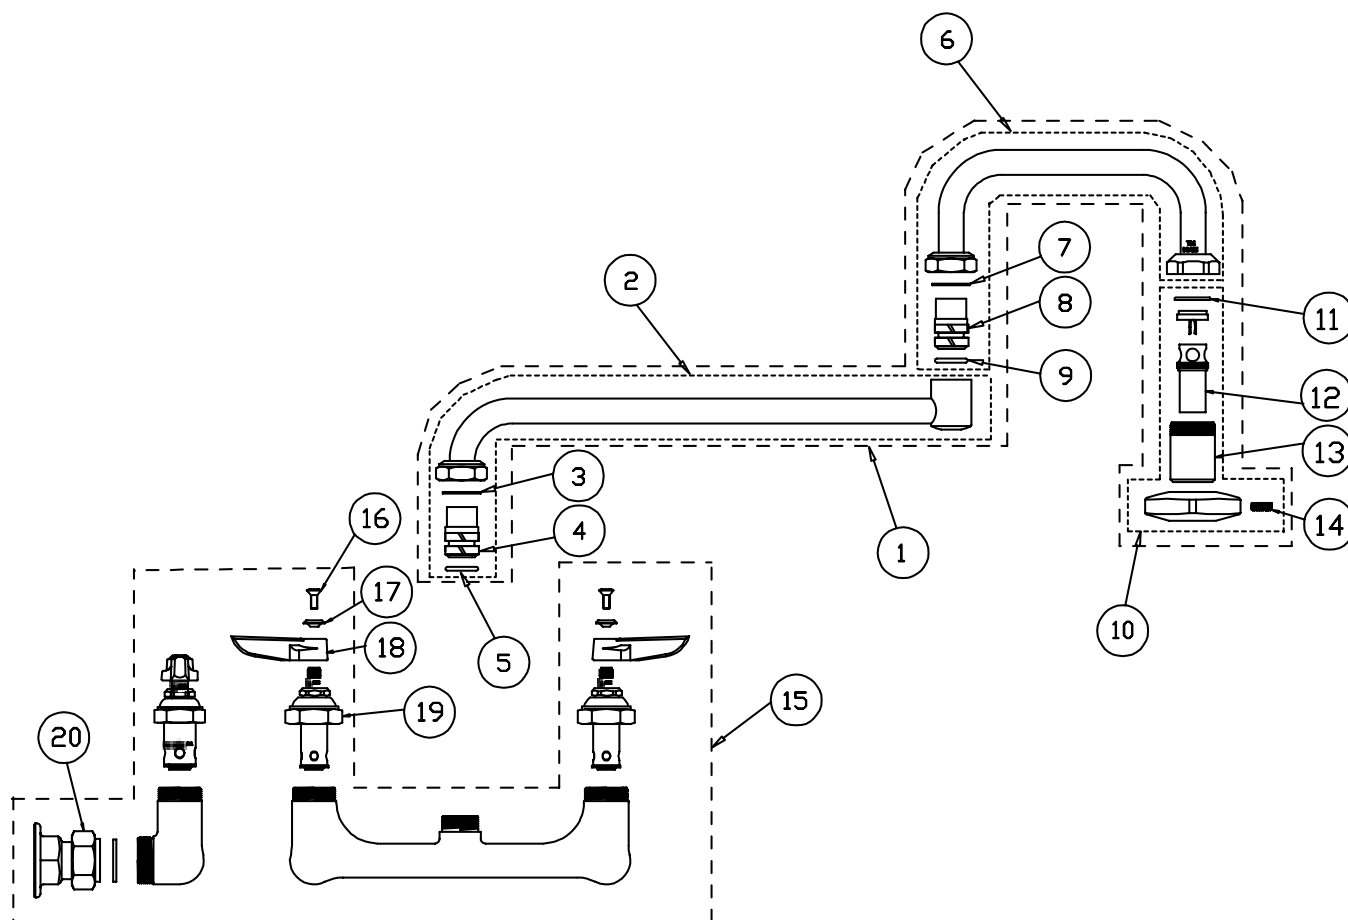

# B-0597

## Faucet Assembly with Spring Checks

1	Asm, Double Joint Nozzle	002848-40	12	Spout	001498-25
2	Asm, Nozzle, 12", Back Section	002871-40	13	Body, Spout	000587-25
3	Washer	009538-45	14	Set Screw, Handle	000936-45
4	Sleeve	011429-45	15	Asm, Base Faucet w/ Spring Checks	007945-40
5	O-Ring	001074-45	16	Screw, Handle	000922-45
6	Asm, Nozzle, 6", Front Section	002870-45	17	Index, Button - Blue/Cold	001660-45
7	Washer	009538-45		Index, Button - Red/Hot	001661-45
8	Sleeve	011429-45	18	Handle, Lever	001638-45
9	O-Ring	001074-45	19	Asm, Spindle, Eterna - Cold	002711-40
10	Asm, Out	035A		Asm, Spindle, Eterna - Hot	002712-40
11	O-Ring, .739 x .070	003426-45	20	Asm, Coupling Flange	002893-40