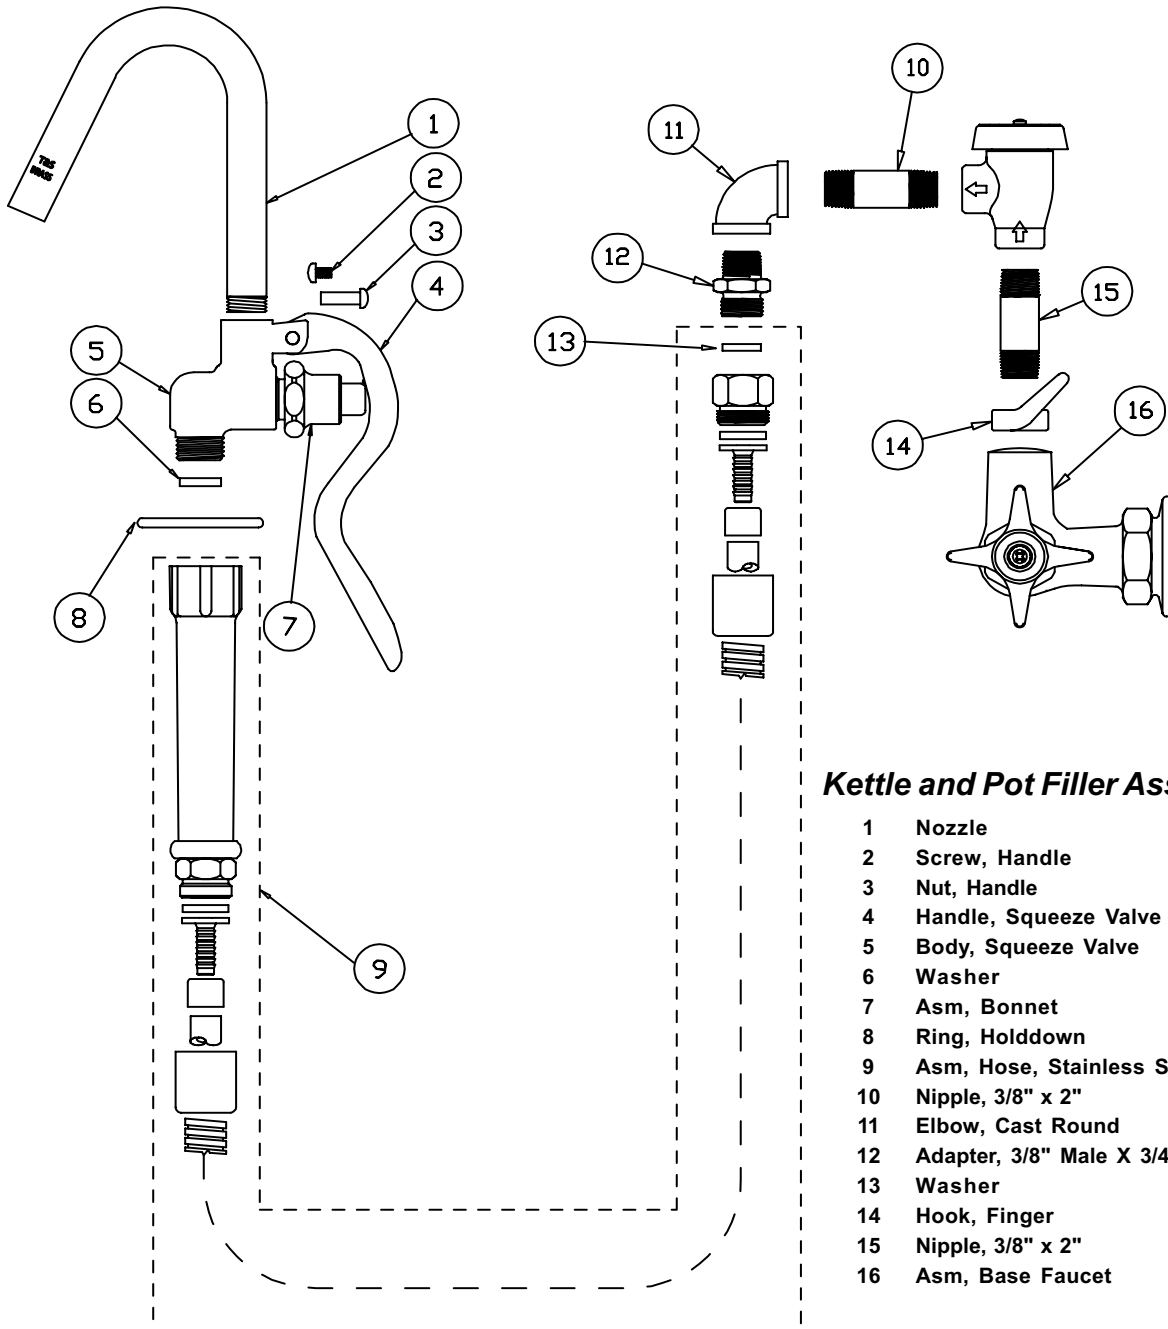

B-0605

Kettle and Pot Filler Assembly

1	Nozzle	000287-40
2	Screw, Handle	003199-45
3	Nut, Handle	003198-45
4	Handle, Squeeze Valve	001120-45
5	Body, Squeeze Valve	000065-40
6	Washer	010476-45
7	Asm, Bonnet	002856-40
8	Ring, Holddown	000907-45
9	Asm, Hose, Stainless Steel, 68"	B-0068-H
10	Nipple, 3/8" x 2"	000357-40
11	Elbow, Cast Round	001355-40
12	Adapter, 3/8" Male X 3/4"-14 Male	000545-25
13	Washer	010476-45
14	Hook, Finger	000021-40
15	Nipple, 3/8" x 2"	000357-40
16	Asm, Base Faucet	B-0310-LN