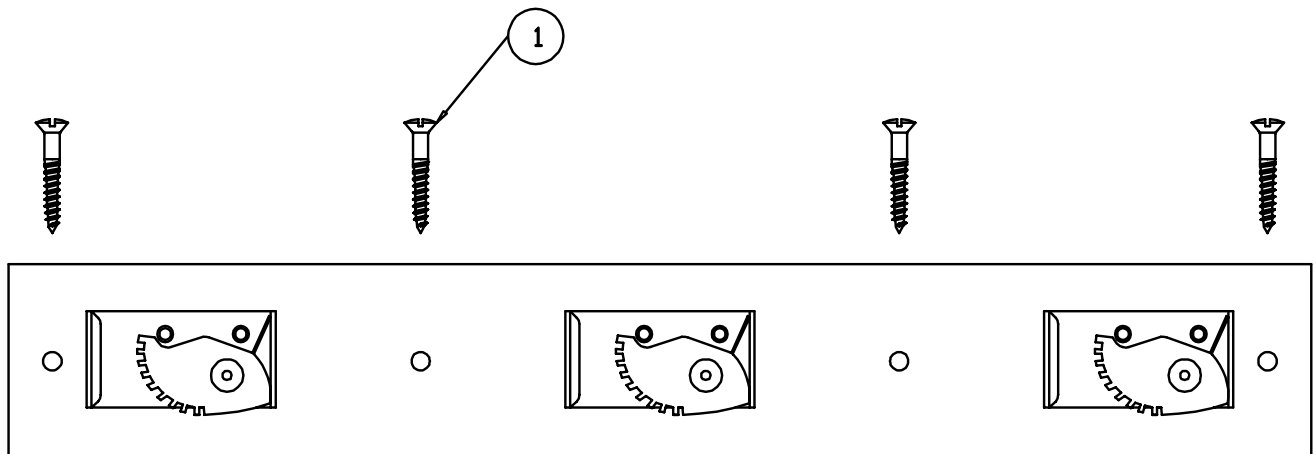

B-0653

Mop Hook

1 Screw, Wall Mount

000915-45