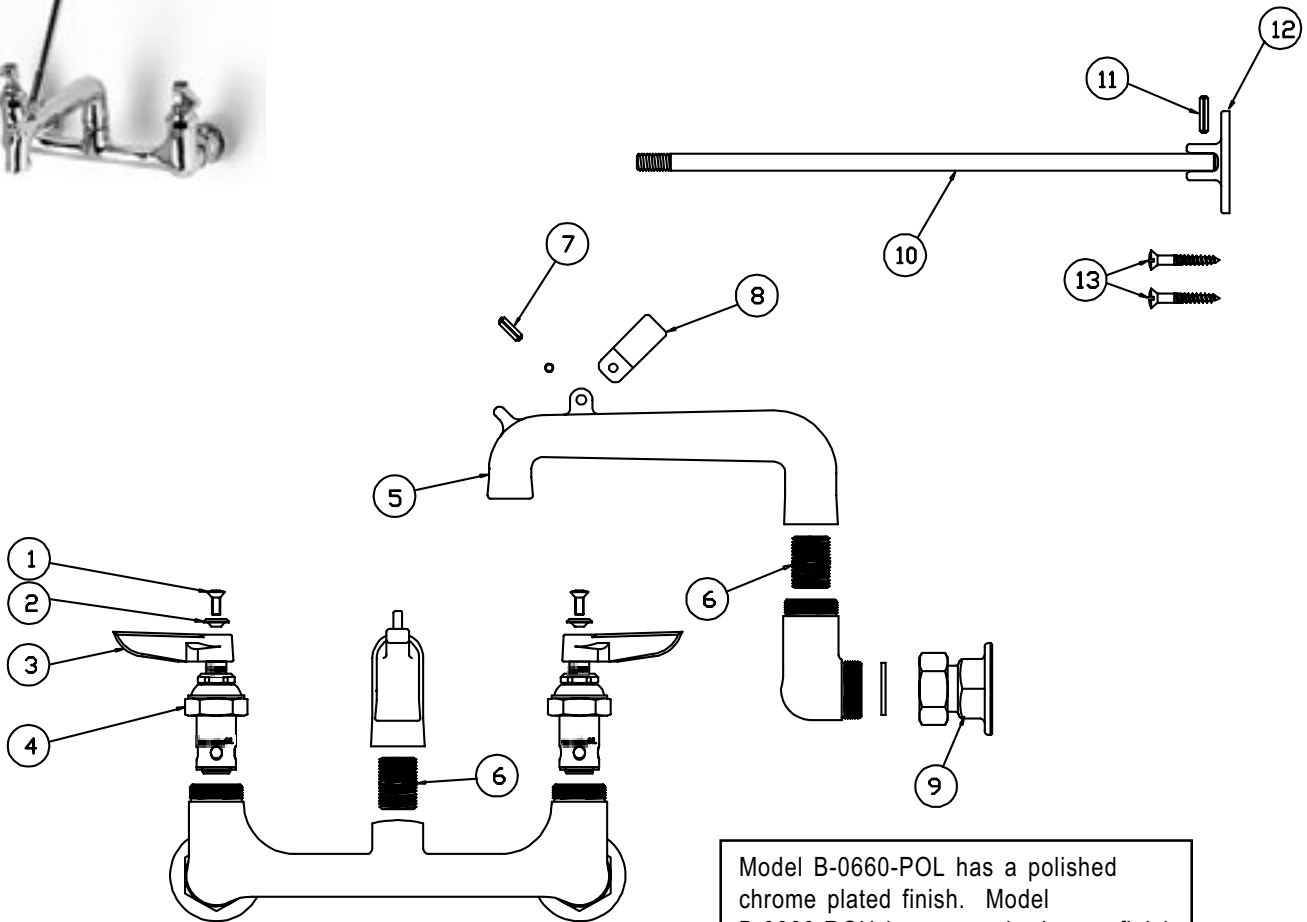

B-0660-POL, B-0660-RGH

Model B-0660-POL has a polished chrome plated finish. Model B-0660-RGH has a rough chrome finish.

Faucet Assembly

1	Screw, Handle	000922-45
2	Index, Button - Blue/Cold	001660-45
	Index, Button - Red/Hot	001661-45
3	Handle, Lever	001638-45
4	Asm, Spindle, Eterna - Cold	005959-40
	Asm, Spindle, Eterna - Hot	005960-40
5	Spout, Polished (B-0660-POL)	000186-40
	Spout, Rough (B-0660-RGH)	000186-25
6	Nipple	002534-25
7	Rollpin, Clevis	001311-45
8	Clevis	004713-25
9	Asm, Coupling Flange	002893-40
10	Rod, Support	005060-40
11	Rollpin, Support Rod	006211-45
12	Flange, Support Rod	003007-45
13	Screw, Wall Mount	000915-45