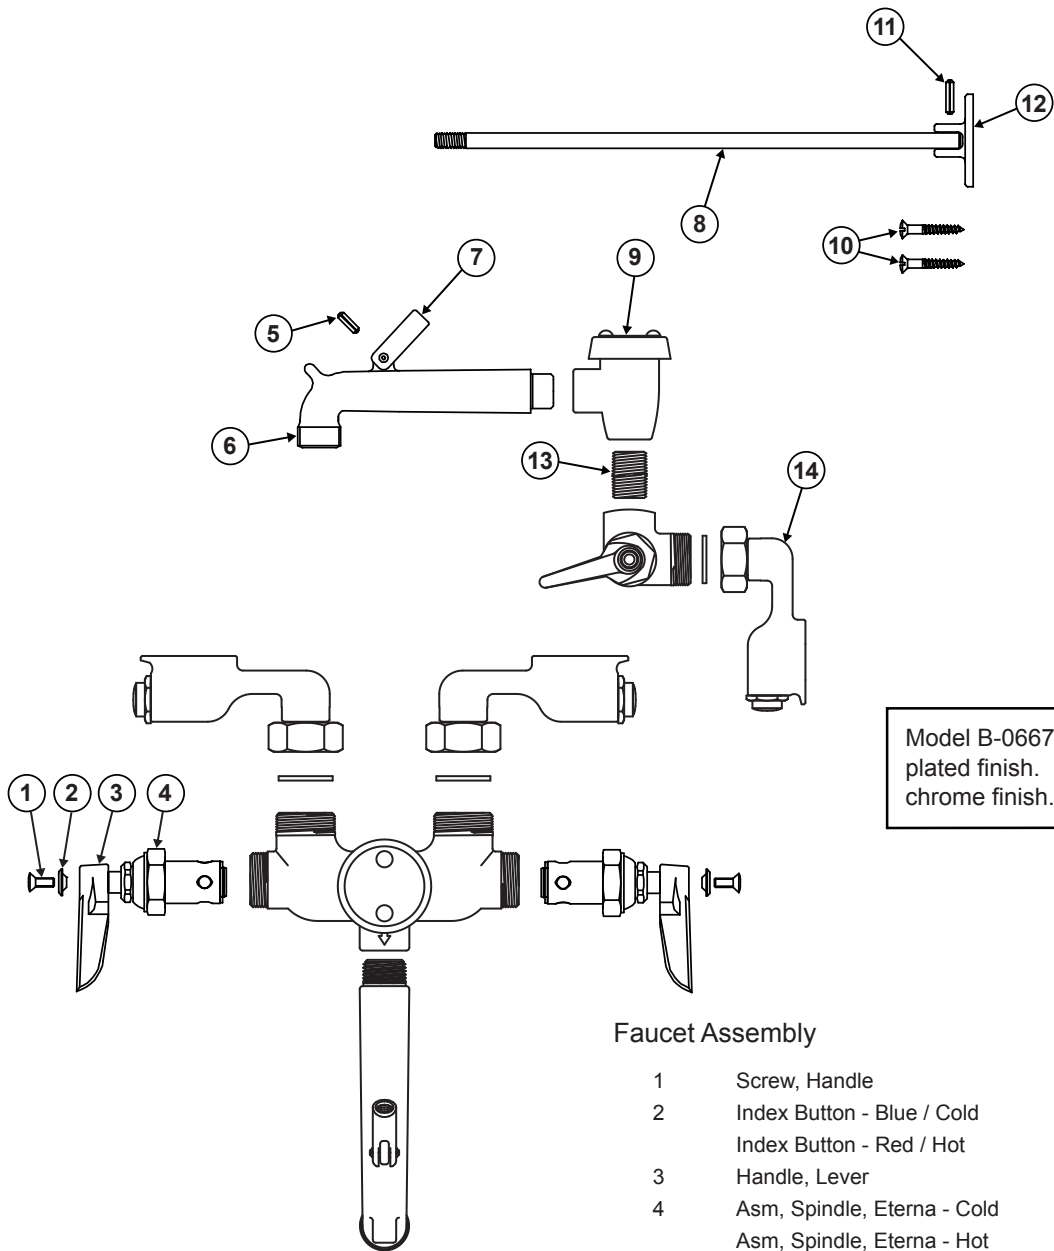

B-0667-POL, B-0667-RGH

Model B-0667-POL has a polished chrome plated finish. Model B-0667-RGH has a rough chrome finish.

Faucet Assembly

1	Screw, Handle	000925-45
2	Index Button - Blue / Cold	001660-45
	Index Button - Red / Hot	001661-45
3	Handle, Lever	001638-45
4	Asm, Spindle, Eterna - Cold	005959-40
	Asm, Spindle, Eterna - Hot	005960-40
5	Rollpin, Clevis	001311-45
6	Spout, Polished (B-0667-POL)	000188-40
	Spout, Rough (B-0667-RGH)	000188-25
7	Clevis	004713-25
8	Rod, Support	005060-40
9	Asm, Vacuum Breaker	B-0969
10	Screw, Wall Mount	000913-45
11	Rollpin, Support Rod	006211-45
12	Flange, Support Rod	003007-45
13	Nipple	002534-25
14	Asm, Coupling	00XX