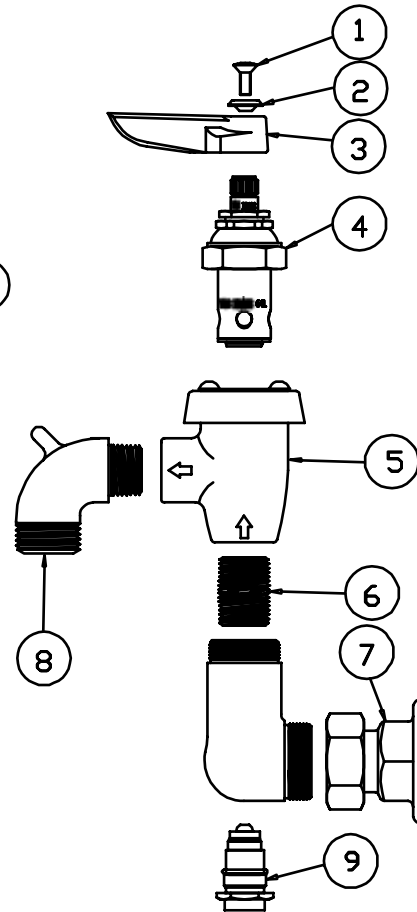

B-0674-RGH, B-0674-BSTR, B-0674-BSTP

Models B-0674-RGH and B-0674-BSTR have a rough chrome finish. Model B-0674-BSTP has a polished chrome finish. Models B-0674-BSTR and B-0674-BSTP both include BST insert (002856-25).

Service Sink Faucet

1	Screw, Handle	000922-45
2	Index, Button - Blue/Cold	001661-45
	Index, Button - Red/Hot	001637-45
3	Handle, Lever	001636-45
4	Asm, Spindle, Eterna - Cold	005959-40
	Asm, Spindle, Eterna - Hot	005960-40
5	Asm, Vacuum Breaker	B-0969
6	Nipple	002534-25
7	Asm, Coupling Flange	00AA
8	Spout	000270-25
9	Asm, BST Spindle and Insert (B-0674-BSTR & B-0674-BSTP)	002586-25