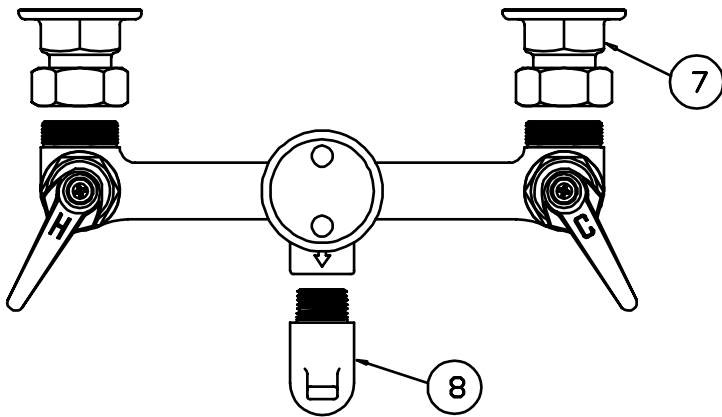

B-0674-RGH, B-0674-BSTR, B-0674-BSTP

Models B-0674-RGH and B-0674-BSTR have a rough chrome finish. Model B-0674-BSTP has a polished chrome finish. Models B-0674-BSTR and B-0674-BSTP both include BST insert (002856-25).

Service Sink Faucet

1	Screw, Handle	000922-45
2	Index, Button - Blue/Cold	001661-45
	Index, Button - Red/Hot	001637-45
3	Handle, Lever	001636-45
4	Asm, Spindle, Eterna - Cold	005959-40
	Asm, Spindle, Eterna - Hot	005960-40
5	Asm, Vacuum Breaker	B-0969
6	Nipple	002534-25
7	Asm, Coupling Flange	00AA
8	Spout	000270-25
9	Asm, BST Spindle and Insert (B-0674-BSTR & B-0674-BSTP)	002586-25