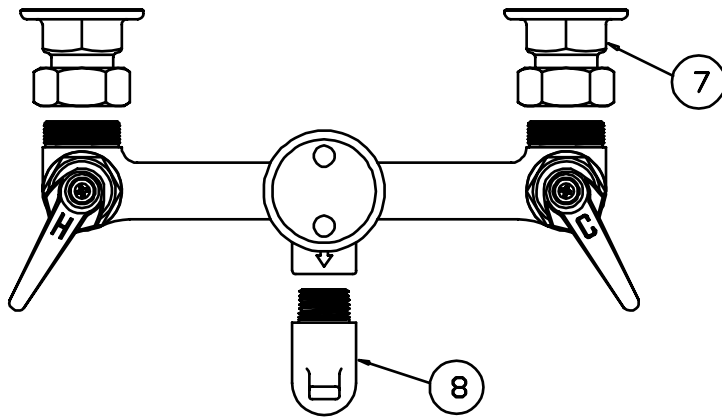

B-0674-RGH, B-0674-BSTR, B-0674-BSTP

Models B-0674-RGH and B-0674-BSTR have a rough chrome finish. Model B-0674-BSTP has a polished chrome finish. Models B-0674-BSTR and B-0674-BSTP both include BST insert (002856-25).

Service Sink Faucet

1	Screw, Handle	000922-45
2	Index, Button - Blue/Cold	001661-45
	Index, Button - Red/Hot	001637-45
3	Handle, Lever	001636-45
4	Asm, Spindle, Eterna - Cold	005959-40
	Asm, Spindle, Eterna - Hot	005960-40
5	Asm, Vacuum Breaker	B-0969
6	Nipple	002534-25
7	Asm, Coupling Flange	00AA
8	Spout	000270-25
9	Asm, BST Spindle and Insert (B-0674-BSTR & B-0674-BSTP)	002586-25