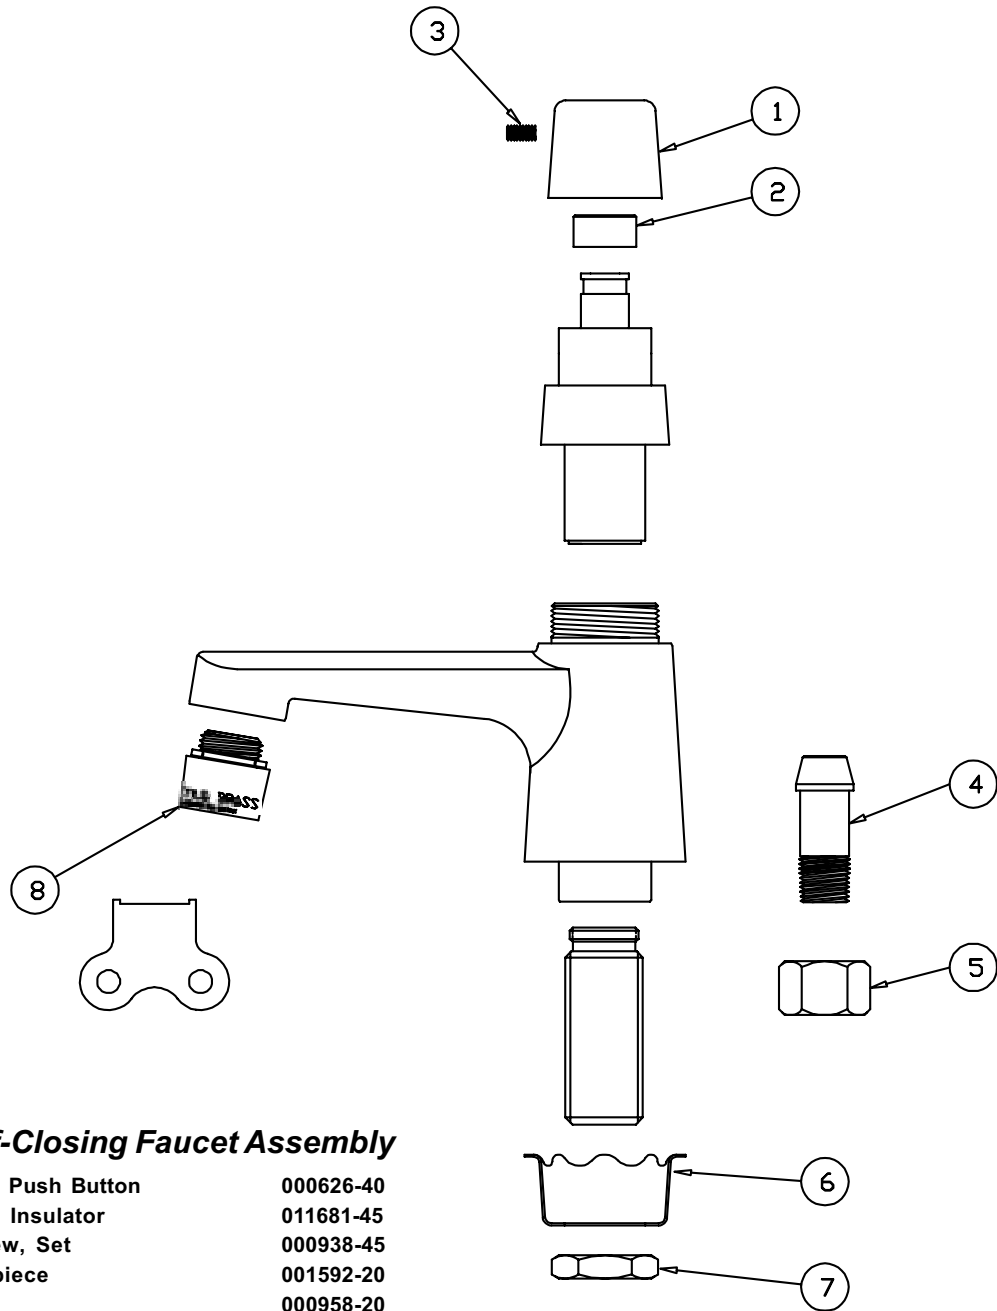

B-0713

Slow Self-Closing Faucet Assembly

1	Cap, Push Button	000626-40
2	Cap, Insulator	011681-45
3	Screw, Set	000938-45
4	Tailpiece	001592-20
5	Nut	000958-20
6	Washer, Rosette	001000-45
7	Locknut	002954-45
8	Aerator	B-0199-07