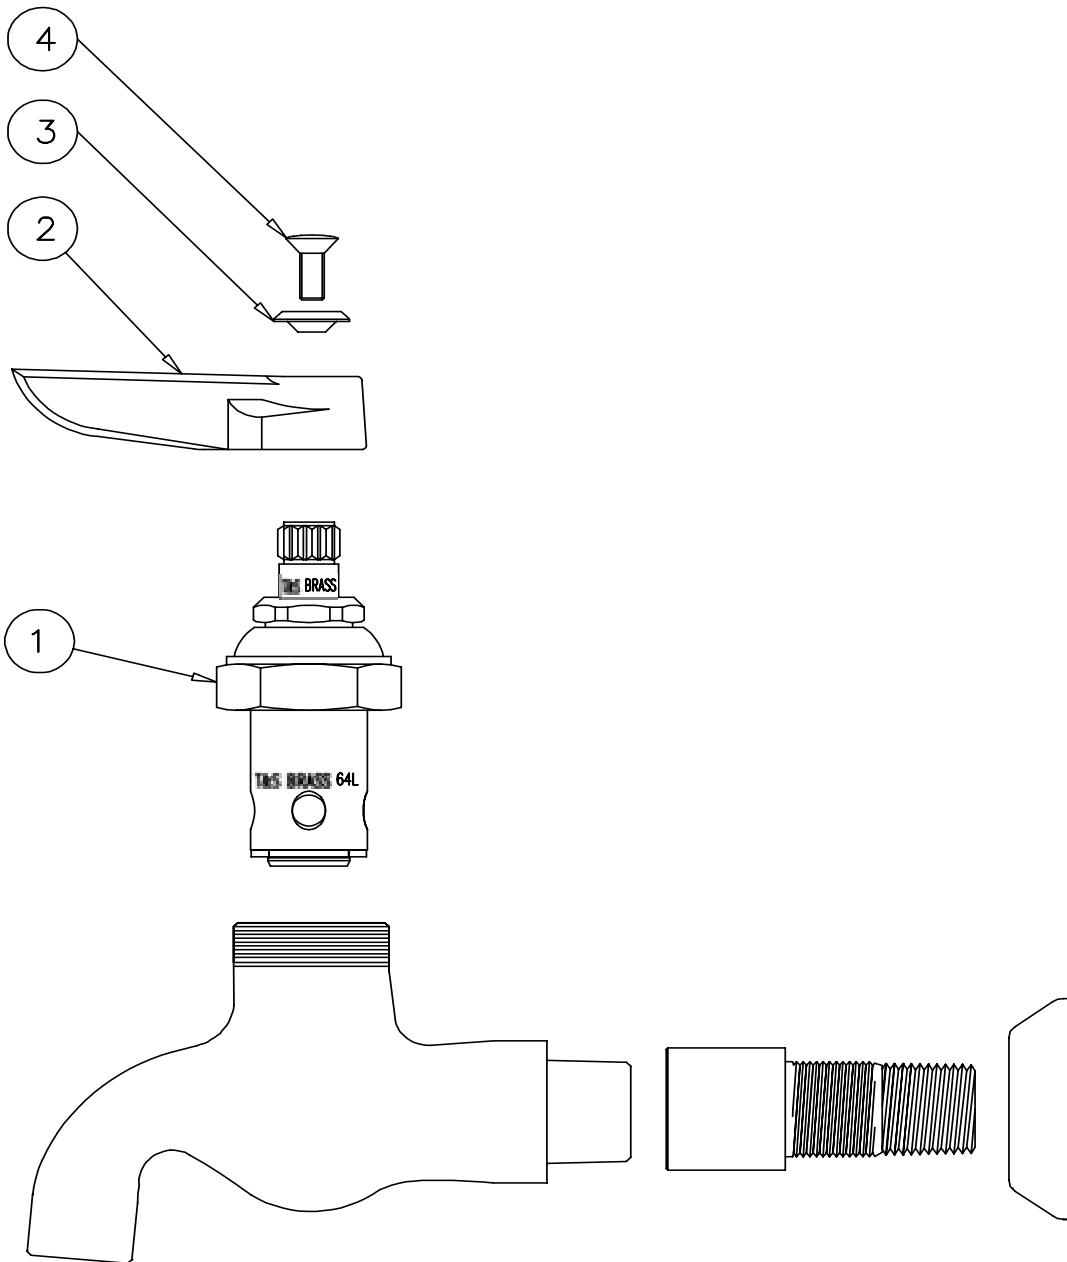

B-0711

Single Supply Basin Faucet

1	Washer, Rosette	001000-45
2	Lock Nut	002954-45
3	Aerator	B-0199-02
4	Asm, Fast Closing (Blue/Cold)	007900-40
5	Insert, Eterna	000789-20
6	Screw, Seat	000933-45
7	Stem, Insert	000841-20
8	Spring, Bonnet	000901-45
9	Insert, Packaging	000740-20
10	Stem, Packaging	001101-45
11	Insert, Bonnet	006006-40
12	Ball Bearings	001408-45
13	Handle, 4-Arm, Bearings	000015-40
14	Washer, Handle	000100-45
15	Nut	000953-45
16	Spring, Handle	000902-45
17	Disc, handle	001013-45
18	Index, Snap-In, Blue	001686-45
19	Index, Ring, Handle	000674-40
20	Tailpiece	001592-20
21	Nut	000958-20

B-0712-01

Slow Self-Closing Faucet Assembly

1	Screw, Handle	000925-45
2	Index, Snap-In, Blue/Cold	001686-45
3	Handle, Wrist Action, 4"	000078-40
4	Asm, Meter Cartridge, Wrist Actio	012449-40
5	Locknut	002954-45
6	Washer, Rosette	001000-45
7	Aerator	B-0199-02
8	Tailpiece	001592-20
9	Nut	000958-20

B-0713

Slow Self-Closing Faucet Assembly

1	Cap, Push Button	000626-40
2	Cap, Insulator	011681-45
3	Screw, Set	000938-45
4	Tailpiece	001592-20
5	Nut	000958-20
6	Washer, Rosette	001000-45
7	Locknut	002954-45
8	Aerator	B-0199-07

B-0715

Faucet Assembly

1	Asm, Spindle Eterna - Hot	005960-40
2	Handle, Lever	001638-45
3	Index, Button, Blue/Cold	001660-45
4	Screw, Handle	000922-45

B-0717

Faucet Assembly

1	Asm, Spindle Eterna - Hot	005960-40
2	Handle, Lever	001638-45
3	Index, Button, Blue/Cold	001660-45
4	Screw, Handle	000922-45