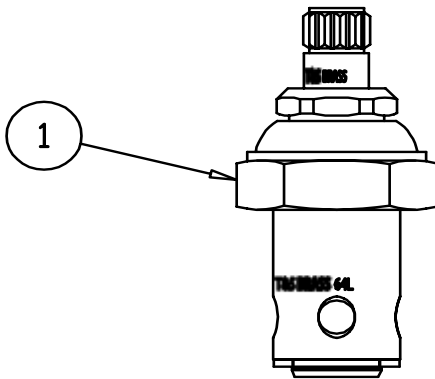

B-0700

Faucet Assembly

1	Asm, Spindle Eterna - Hot	005960-40
2	Handle, Kitchen 4-Arm	002521-45
3	Index, Button, Blue/Cold	001660-45
4	Screw, Handle	000922-45