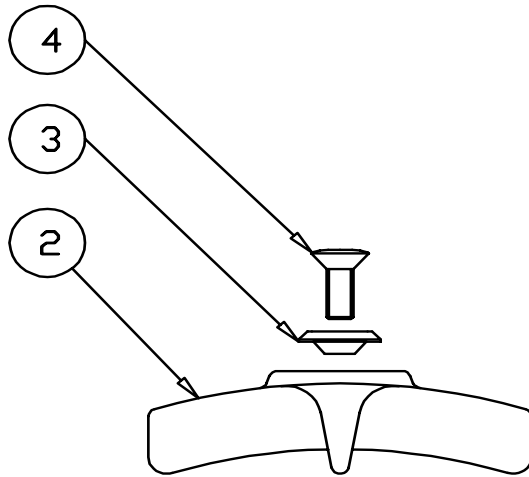

B-0700

Faucet Assembly

1	Asm, Spindle Eterna - Hot	005960-40
2	Handle, Kitchen 4-Arm	002521-45
3	Index, Button, Blue/Cold	001660-45
4	Screw, Handle	000922-45