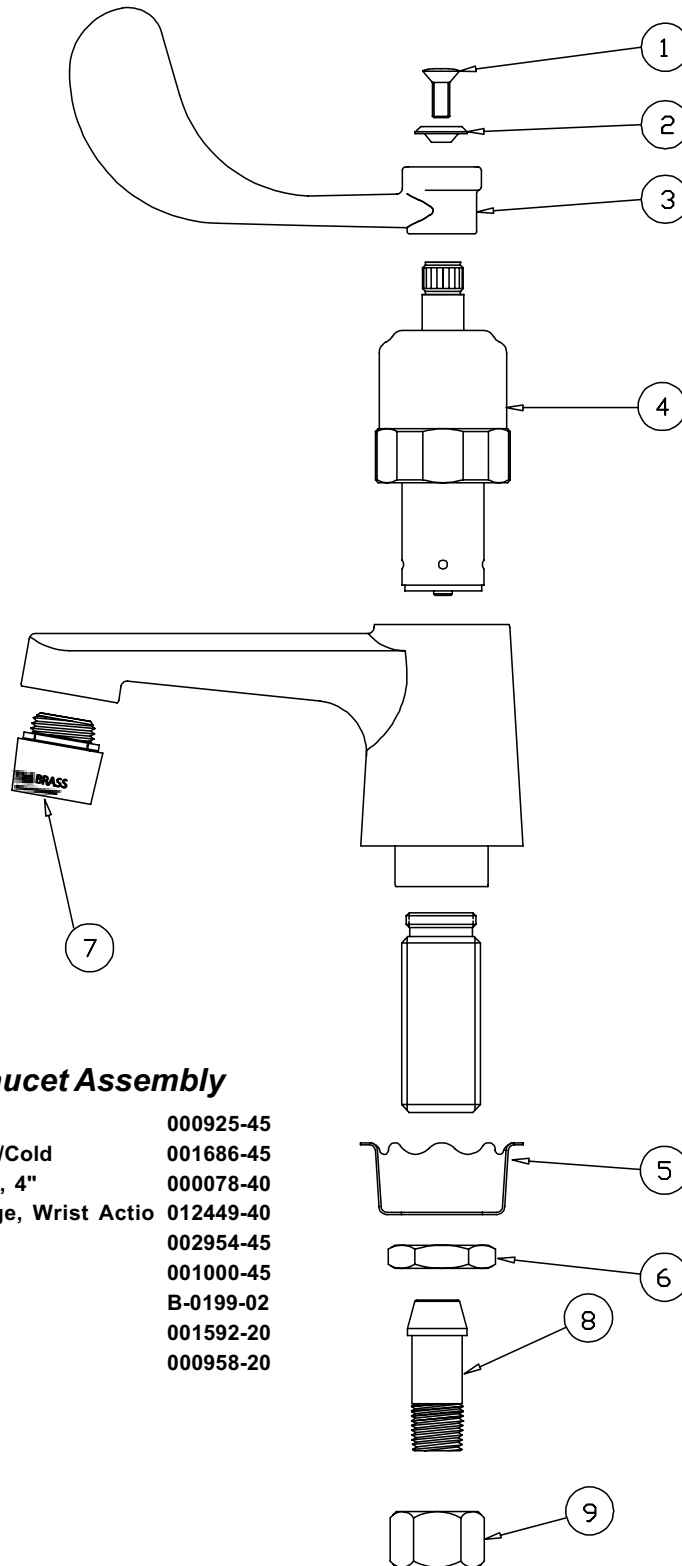

All models shown include fast closing cartridge (007900-40). Only faucet body (not sold separately) differs between models.

Model B-0706

Model B-0707

Model B-0708

B-0710

Single Temperature Basin Faucet

1	Screw, Lever Handle	000922-45
2	Index, Button, Blue/Cold	001660-45
3	Handle, 4-Arm	002521-45
4	Asm, Spindle Eterna - Hot	005960-40
5	Aerator	B-0199-02
6	Washer, Rosette	001000-45
7	Lock Nut	002954-45
8	Tailpiece	001592-20
9	Nut	000958-20

B-0711

Single Supply Basin Faucet

1	Washer, Rosette	001000-45
2	Lock Nut	002954-45
3	Aerator	B-0199-02
4	Asm, Fast Closing (Blue/Cold)	007900-40
5	Insert, Eterna	000789-20
6	Screw, Seat	000933-45
7	Stem, Insert	000841-20
8	Spring, Bonnet	000901-45
9	Insert, Packaging	000740-20
10	Stem, Packaging	001101-45
11	Insert, Bonnet	006006-40
12	Ball Bearings	001408-45
13	Handle, 4-Arm, Bearings	000015-40
14	Washer, Handle	000100-45
15	Nut	000953-45
16	Spring, Handle	000902-45
17	Disc, handle	001013-45
18	Index, Snap-In, Blue	001686-45
19	Index, Ring, Handle	000674-40
20	Tailpiece	001592-20
21	Nut	000958-20

B-0712

Slow Self-Closing Faucet Assembly

- | | |
|---|--|
| 1 | Asm, Slow Self Closing, Meter Valve - Ho 002874-40 |
| | Asm, Slow Self Closing, Meter Valve - Co 002875-40 |
| 2 | Aerator B-0199-02 |
| 3 | Washer, Rosette 001000-45 |
| 4 | Locknut 002954-45 |
| 5 | Tailpiece 001592-20 |

B-0712-01

Slow Self-Closing Faucet Assembly

1	Screw, Handle	000925-45
2	Index, Snap-In, Blue/Cold	001686-45
3	Handle, Wrist Action, 4"	000078-40
4	Asm, Meter Cartridge, Wrist Actio	012449-40
5	Locknut	002954-45
6	Washer, Rosette	001000-45
7	Aerator	B-0199-02
8	Tailpiece	001592-20
9	Nut	000958-20