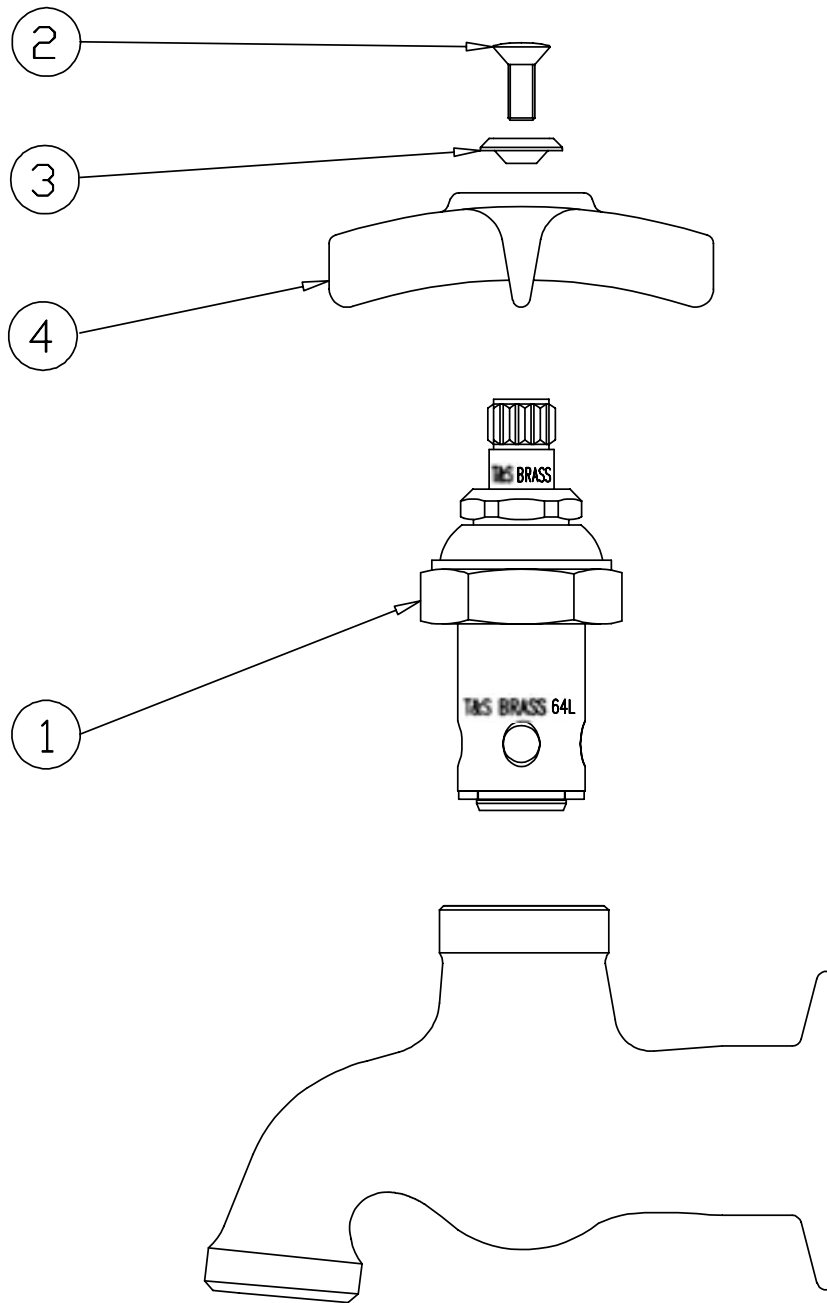

B-0690, B-0691

Model B-0690 includes spray nozzle with spray valve (002865-40).
 Model B-0691 includes spray nozzle without spray valve (002861-40).

Bed Pan Washer Assembly

1	Asm, Spray Nozzle (B-0690)	002865-40
2	Spray	000326-40
3	Screw, Handle	003199-45
4	Nut, Handle	003198-45
5	Handle, Squeeze Valve	001120-45
6	Asm, Bonnet	002856-40
7	Body, Squeeze Valve	000065-40
8	Washer	010476-45
9	Ring, Hold Down	000907-45
10	Asm, Spray Nozzle, Less Valve (B-0691)	002861-40
11	Spray	000326-40
12	Adapter, Goosneck End	000552-25
13	Asm, Hose, Stainless Steel	B-00068-R
14	Adapter, 1/2" Male x 3/4"-14 Male	000547-25

B-0692

Concealed Spout with Vacuum Breaker

1	Asm, Vacuum Breaker	B-0929-A
2	Elbow, Cast Round	001357-40
3	Nipple	001509-40
4	Nipple	001357-40
5	Asm, Coupling Flange	002893-40
6	Asm, Loose Key Valve, Conceale	B-1027
7	Cap, Key Stop	001605-45
8	Spout	001618-40
9	Asm, Inlet Extension	B-0446

B-0700

Faucet Assembly

1	Asm, Spindle Eterna - Hot	005960-40
2	Handle, Kitchen 4-Arm	002521-45
3	Index, Button, Blue/Cold	001660-45
4	Screw, Handle	000922-45

B-0702

Faucet Assembly

1	Asm, Spindle Eterna	005960-40
2	Screw, Lever Handle	000922-45
3	Index, Button, Blue/Cold	001660-45
4	Handle, Lever	001638-45

B-0706, B-0707, B-0708

Faucet Assembly

1	Asm, Fast Closing (Blue/Cold)	007900-40
2	Insert, Eterna	000789-20
3	Screw, Seat	000933-45
4	Stem, Insert	000841-20
5	Spring, Bonnet	000901-45
6	Insert, Packaging	000740-20
7	Stem, Packaging	001101-45
8	Insert, Bonnet	006006-40
9	Ball Bearings	001408-45
10	Handle, 4-Arm, Bearings	000015-40
11	Washer, Handle	000100-45
12	Nut	000953-45
13	Spring, Handle	000902-45
14	Disc, handle	001013-45
15	Index, Snap-In, Blue	001686-45
16	Index, Ring, Handle	000674-40