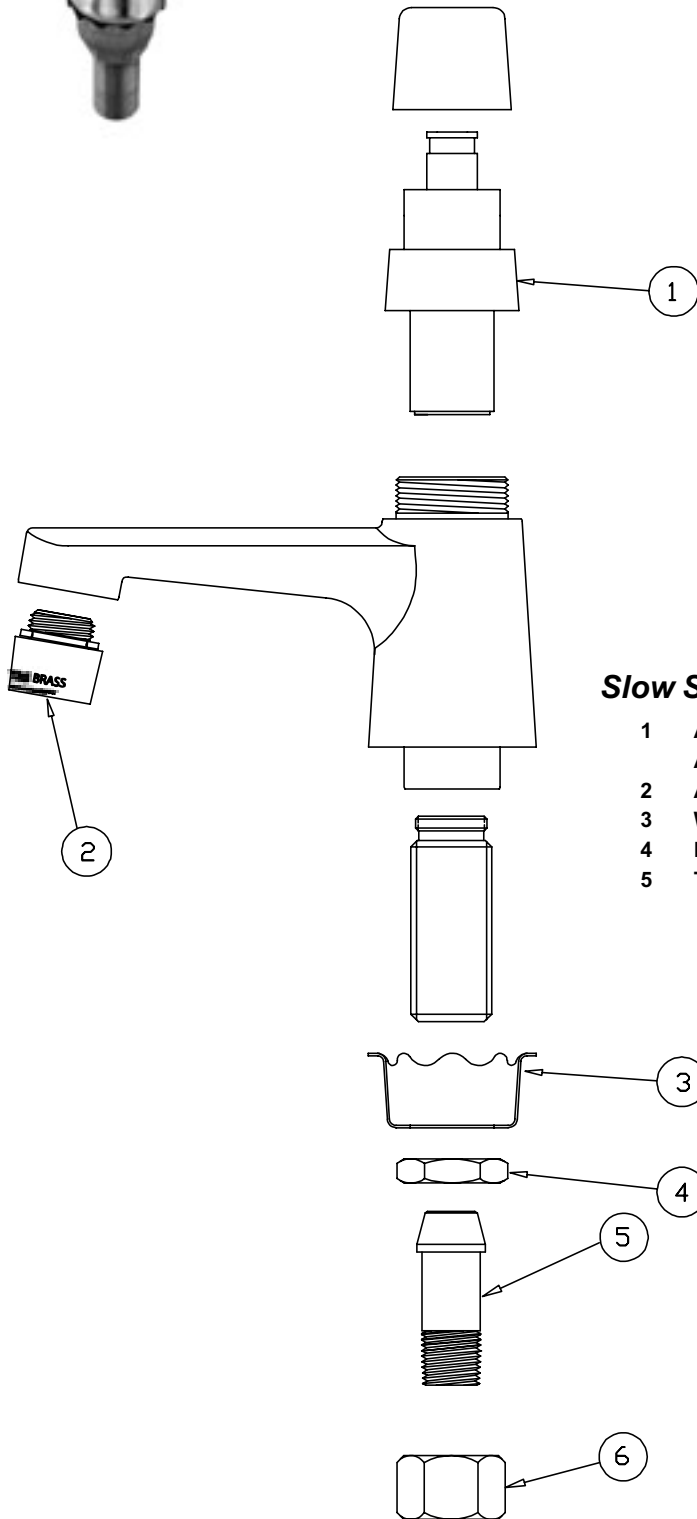

B-0706, B-0707, B-0708

Faucet Assembly

1	Asm, Fast Closing (Blue/Cold)	007900-40
2	Insert, Eterna	000789-20
3	Screw, Seat	000933-45
4	Stem, Insert	000841-20
5	Spring, Bonnet	000901-45
6	Insert, Packaging	000740-20
7	Stem, Packaging	001101-45
8	Insert, Bonnet	006006-40
9	Ball Bearings	001408-45
10	Handle, 4-Arm, Bearings	000015-40
11	Washer, Handle	000100-45
12	Nut	000953-45
13	Spring, Handle	000902-45
14	Disc, handle	001013-45
15	Index, Snap-In, Blue	001686-45
16	Index, Ring, Handle	000674-40

All models shown include fast closing cartridge (007900-40). Only faucet body (not sold separately) differs between models.

Model B-0706

Model B-0707

Model B-0708

B-0710

Single Temperature Basin Faucet

1	Screw, Lever Handle	000922-45
2	Index, Button, Blue/Cold	001660-45
3	Handle, 4-Arm	002521-45
4	Asm, Spindle Eterna - Hot	005960-40
5	Aerator	B-0199-02
6	Washer, Rosette	001000-45
7	Lock Nut	002954-45
8	Tailpiece	001592-20
9	Nut	000958-20

B-0711

Single Supply Basin Faucet

1	Washer, Rosette	001000-45
2	Lock Nut	002954-45
3	Aerator	B-0199-02
4	Asm, Fast Closing (Blue/Cold)	007900-40
5	Insert, Eterna	000789-20
6	Screw, Seat	000933-45
7	Stem, Insert	000841-20
8	Spring, Bonnet	000901-45
9	Insert, Packaging	000740-20
10	Stem, Packaging	001101-45
11	Insert, Bonnet	006006-40
12	Ball Bearings	001408-45
13	Handle, 4-Arm, Bearings	000015-40
14	Washer, Handle	000100-45
15	Nut	000953-45
16	Spring, Handle	000902-45
17	Disc, handle	001013-45
18	Index, Snap-In, Blue	001686-45
19	Index, Ring, Handle	000674-40
20	Tailpiece	001592-20
21	Nut	000958-20

B-0712

Slow Self-Closing Faucet Assembly

- | | |
|---|--|
| 1 | Asm, Slow Self Closing, Meter Valve - Ho 002874-40 |
| | Asm, Slow Self Closing, Meter Valve - Co 002875-40 |
| 2 | Aerator B-0199-02 |
| 3 | Washer, Rosette 001000-45 |
| 4 | Locknut 002954-45 |
| 5 | Tailpiece 001592-20 |