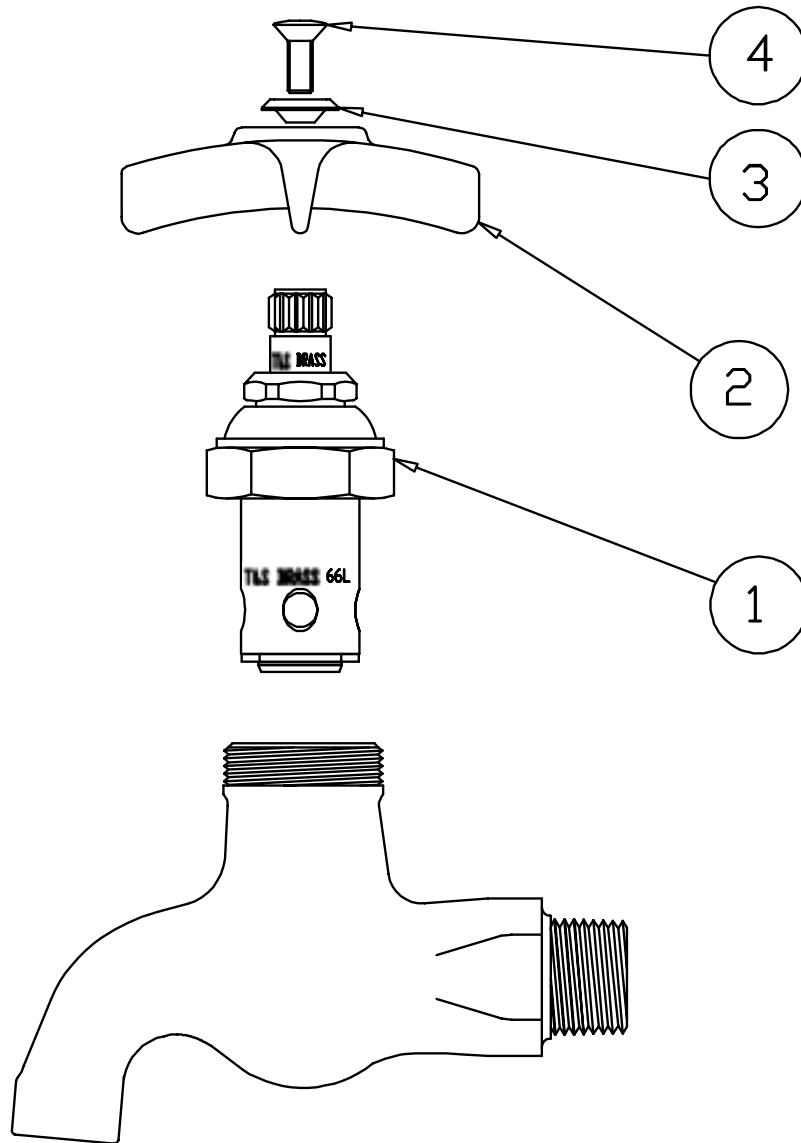

B-0703

Faucet Assembly

1	Asm, Spindle Eterna - Hot	005960-40
2	Handle, Kitchen 4-Arm	002521-45
3	Index, Button, Blue/Cold	001660-45
4	Screw, Handle	000922-45