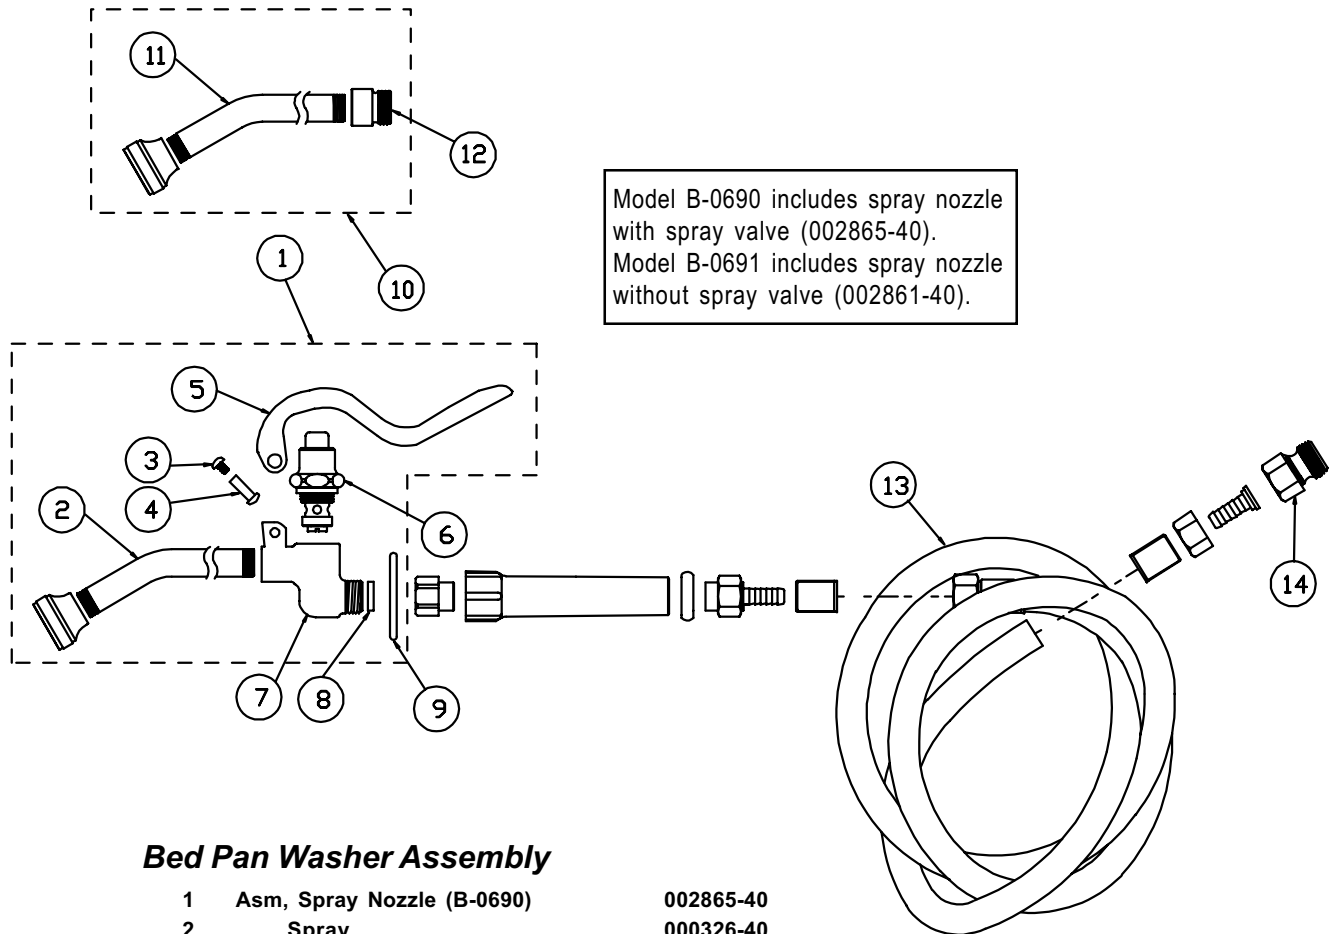

B-0676

Bedpan Washer Assembly

1	Asm, Vacuum Breaker	B-0929
2	Elbow, Cast Round, 3/8"	001355-40
3	Vacuum Breaker	B-0968
4	Nipple	000355-40
5	Nipple	002535-25
6	Asm, Faucet Flange	009523-40
7	Outlet, Wall Hook	B-0104
8	Locknut	000713-20
9	Asm, Hose, Stainless Steel	B-0068-R
10	Asm, Spray Nozzle	002861-40
11	Hex Bushing, 1/2" Male x 3/8" Female	001359-40
12	Valve, Double Pedal	B-0504-01

B-0678, B-0679

Bedpan Washer Assembly

1	Asm, Wall Hook	B-0104-D	8	Nipple	002341-40
2	Dummy Wall Hook	002309-40	9	Asm, Vacuum Breaker	B-0968
3	Screw, Wall Hook	000915-45	10	Nipple, Close 3/8" NPT	002535-25
4	Asm, Hose, Stainless Steel	B-0068-R	11	Asm, Straight Stop	007010-40
5	Asm, Spray Nozzle (B-0678)	002865-40	12	Stop, Loose Key, Angled	B-1351
	Asm, Spray Nozzle, Less Valve (B-0679)	002861-40	13	Cap, Key Stop	001605-45
6	Adapter, 3/4" Male X 3/4"-14 Male	000545-25	14	T' Handle for Supply Stops	001802-45
7	Elbow, Cast Round, 3/8"	001355-40	15	Screw, Loose Key Stop	002432-45

B-0690, B-0691

Model B-0690 includes spray nozzle with spray valve (002865-40).
 Model B-0691 includes spray nozzle without spray valve (002861-40).

Bed Pan Washer Assembly

1	Asm, Spray Nozzle (B-0690)	002865-40
2	Spray	000326-40
3	Screw, Handle	003199-45
4	Nut, Handle	003198-45
5	Handle, Squeeze Valve	001120-45
6	Asm, Bonnet	002856-40
7	Body, Squeeze Valve	000065-40
8	Washer	010476-45
9	Ring, Hold Down	000907-45
10	Asm, Spray Nozzle, Less Valve (B-0691)	002861-40
11	Spray	000326-40
12	Adapter, Goosneck End	000552-25
13	Asm, Hose, Stainless Steel	B-00068-R
14	Adapter, 1/2" Male x 3/4"-14 Male	000547-25