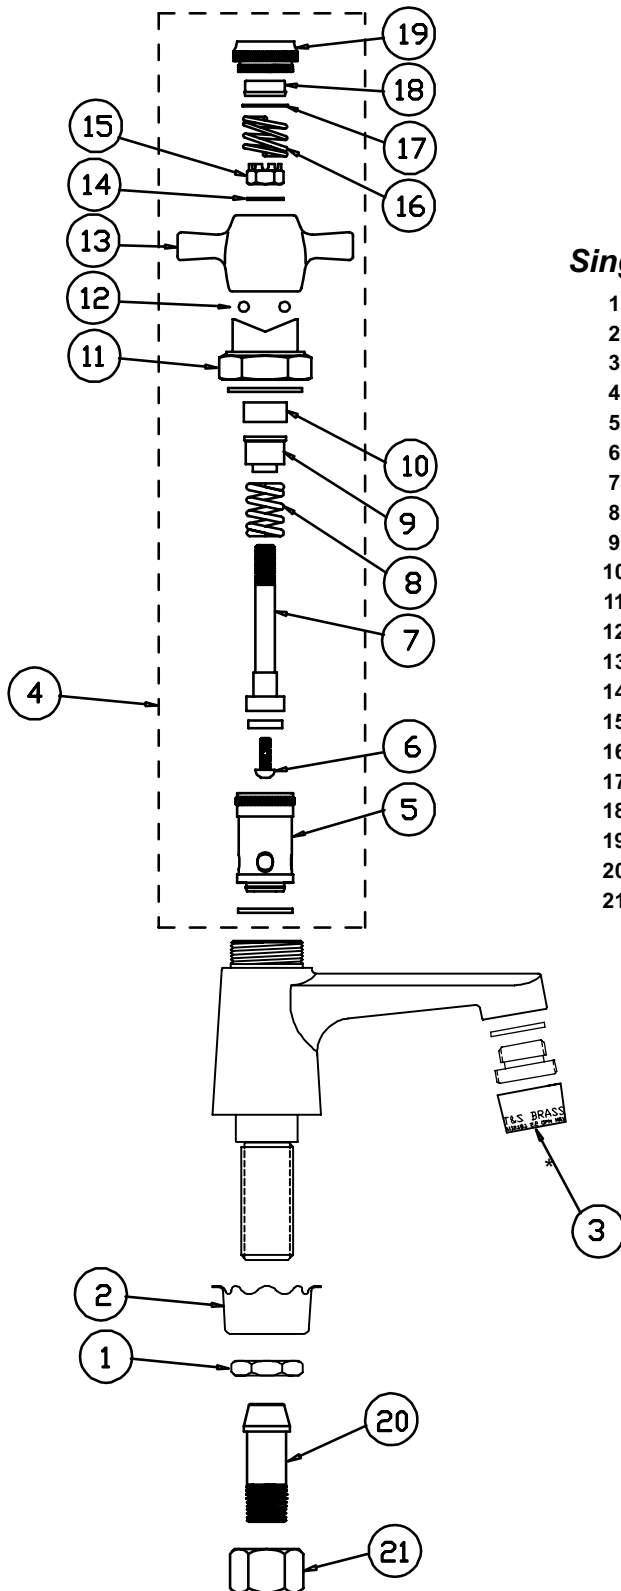

B-0703

Faucet Assembly

1	Asm, Spindle Eterna - Hot	005960-40
2	Handle, Kitchen 4-Arm	002521-45
3	Index, Button, Blue/Cold	001660-45
4	Screw, Handle	000922-45

B-0704

Faucet Assembly

1	Screw, Handle	000922-45
2	Index, Button, Blue/Cold	001660-45
3	Handle, Kitchen 4-Arm	002521-45
4	Asm, Spindle - Hot	005960-40

B-0706, B-0707, B-0708

Faucet Assembly

1	Asm, Fast Closing (Blue/Cold)	007900-40
2	Insert, Eterna	000789-20
3	Screw, Seat	000933-45
4	Stem, Insert	000841-20
5	Spring, Bonnet	000901-45
6	Insert, Packaging	000740-20
7	Stem, Packaging	001101-45
8	Insert, Bonnet	006006-40
9	Ball Bearings	001408-45
10	Handle, 4-Arm, Bearings	000015-40
11	Washer, Handle	000100-45
12	Nut	000953-45
13	Spring, Handle	000902-45
14	Disc, handle	001013-45
15	Index, Snap-In, Blue	001686-45
16	Index, Ring, Handle	000674-40

All models shown include fast closing cartridge (007900-40). Only faucet body (not sold separately) differs between models.

Model B-0706

Model B-0707

Model B-0708

B-0710

Single Temperature Basin Faucet

1	Screw, Lever Handle	000922-45
2	Index, Button, Blue/Cold	001660-45
3	Handle, 4-Arm	002521-45
4	Asm, Spindle Eterna - Hot	005960-40
5	Aerator	B-0199-02
6	Washer, Rosette	001000-45
7	Lock Nut	002954-45
8	Tailpiece	001592-20
9	Nut	000958-20

B-0711

Single Supply Basin Faucet

1	Washer, Rosette	001000-45
2	Lock Nut	002954-45
3	Aerator	B-0199-02
4	Asm, Fast Closing (Blue/Cold)	007900-40
5	Insert, Eterna	000789-20
6	Screw, Seat	000933-45
7	Stem, Insert	000841-20
8	Spring, Bonnet	000901-45
9	Insert, Packaging	000740-20
10	Stem, Packaging	001101-45
11	Insert, Bonnet	006006-40
12	Ball Bearings	001408-45
13	Handle, 4-Arm, Bearings	000015-40
14	Washer, Handle	000100-45
15	Nut	000953-45
16	Spring, Handle	000902-45
17	Disc, handle	001013-45
18	Index, Snap-In, Blue	001686-45
19	Index, Ring, Handle	000674-40
20	Tailpiece	001592-20
21	Nut	000958-20