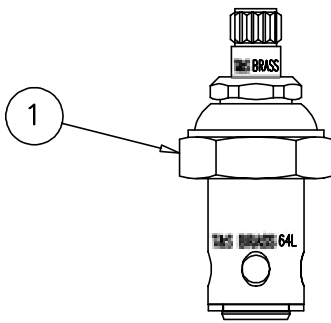

All models shown include fast closing cartridge (007900-40). Only faucet body (not sold separately) differs between models.

Model B-0706

Model B-0707

Model B-0708

B-0710

Single Temperature Basin Faucet

1	Screw, Lever Handle	000922-45
2	Index, Button, Blue/Cold	001660-45
3	Handle, 4-Arm	002521-45
4	Asm, Spindle Eterna - Hot	005960-40
5	Aerator	B-0199-02
6	Washer, Rosette	001000-45
7	Lock Nut	002954-45
8	Tailpiece	001592-20
9	Nut	000958-20

B-0712-01

Slow Self-Closing Faucet Assembly

1	Screw, Handle	000925-45
2	Index, Snap-In, Blue/Cold	001686-45
3	Handle, Wrist Action, 4"	000078-40
4	Asm, Meter Cartridge, Wrist Actio	012449-40
5	Locknut	002954-45
6	Washer, Rosette	001000-45
7	Aerator	B-0199-02
8	Tailpiece	001592-20
9	Nut	000958-20

B-0713

Slow Self-Closing Faucet Assembly

1	Cap, Push Button	000626-40
2	Cap, Insulator	011681-45
3	Screw, Set	000938-45
4	Tailpiece	001592-20
5	Nut	000958-20
6	Washer, Rosette	001000-45
7	Locknut	002954-45
8	Aerator	B-0199-07

B-0715

Faucet Assembly

1	Asm, Spindle Eterna - Hot	005960-40
2	Handle, Lever	001638-45
3	Index, Button, Blue/Cold	001660-45
4	Screw, Handle	000922-45

B-0717

Faucet Assembly

1	Asm, Spindle Eterna - Hot	005960-40
2	Handle, Lever	001638-45
3	Index, Button, Blue/Cold	001660-45
4	Screw, Handle	000922-45