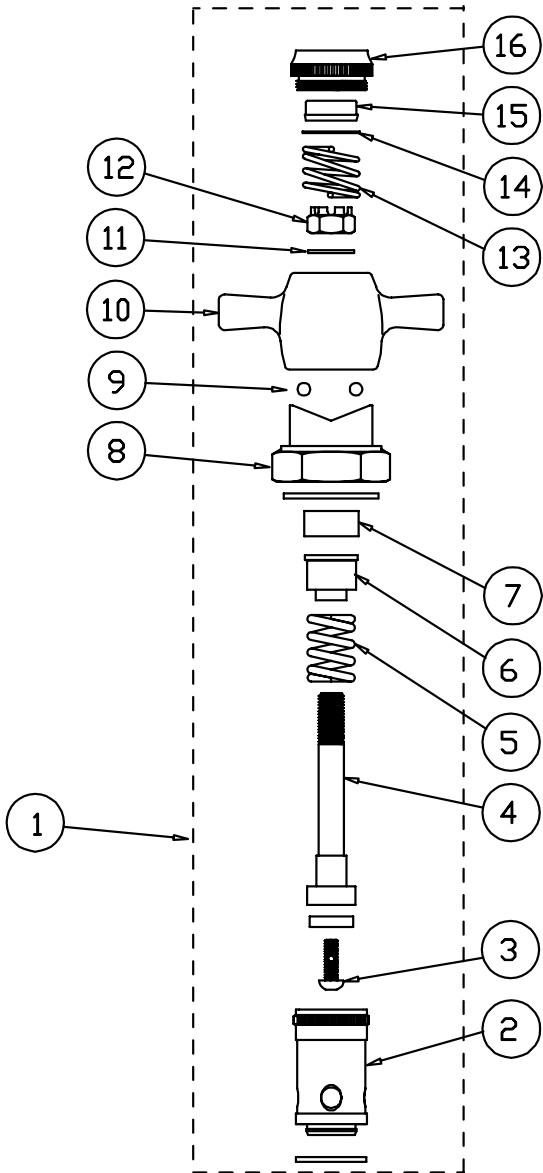

B-0690, B-0691

Model B-0690 includes spray nozzle with spray valve (002865-40).
 Model B-0691 includes spray nozzle without spray valve (002861-40).

Bed Pan Washer Assembly

1	Asm, Spray Nozzle (B-0690)	002865-40
2	Spray	000326-40
3	Screw, Handle	003199-45
4	Nut, Handle	003198-45
5	Handle, Squeeze Valve	001120-45
6	Asm, Bonnet	002856-40
7	Body, Squeeze Valve	000065-40
8	Washer	010476-45
9	Ring, Hold Down	000907-45
10	Asm, Spray Nozzle, Less Valve (B-0691)	002861-40
11	Spray	000326-40
12	Adapter, Goosneck End	000552-25
13	Asm, Hose, Stainless Steel	B-00068-R
14	Adapter, 1/2" Male x 3/4"-14 Male	000547-25

B-0703

Faucet Assembly

1	Asm, Spindle Eterna - Hot	005960-40
2	Handle, Kitchen 4-Arm	002521-45
3	Index, Button, Blue/Cold	001660-45
4	Screw, Handle	000922-45

B-0704

Faucet Assembly

1	Screw, Handle	000922-45
2	Index, Button, Blue/Cold	001660-45
3	Handle, Kitchen 4-Arm	002521-45
4	Asm, Spindle - Hot	005960-40

B-0706, B-0707, B-0708

Faucet Assembly

1	Asm, Fast Closing (Blue/Cold)	007900-40
2	Insert, Eterna	000789-20
3	Screw, Seat	000933-45
4	Stem, Insert	000841-20
5	Spring, Bonnet	000901-45
6	Insert, Packaging	000740-20
7	Stem, Packaging	001101-45
8	Insert, Bonnet	006006-40
9	Ball Bearings	001408-45
10	Handle, 4-Arm, Bearings	000015-40
11	Washer, Handle	000100-45
12	Nut	000953-45
13	Spring, Handle	000902-45
14	Disc, handle	001013-45
15	Index, Snap-In, Blue	001686-45
16	Index, Ring, Handle	000674-40

All models shown include fast closing cartridge (007900-40). Only faucet body (not sold separately) differs between models.

Model B-0706

Model B-0707

Model B-0708

B-0710

Single Temperature Basin Faucet

1	Screw, Lever Handle	000922-45
2	Index, Button, Blue/Cold	001660-45
3	Handle, 4-Arm	002521-45
4	Asm, Spindle Eterna - Hot	005960-40
5	Aerator	B-0199-02
6	Washer, Rosette	001000-45
7	Lock Nut	002954-45
8	Tailpiece	001592-20
9	Nut	000958-20