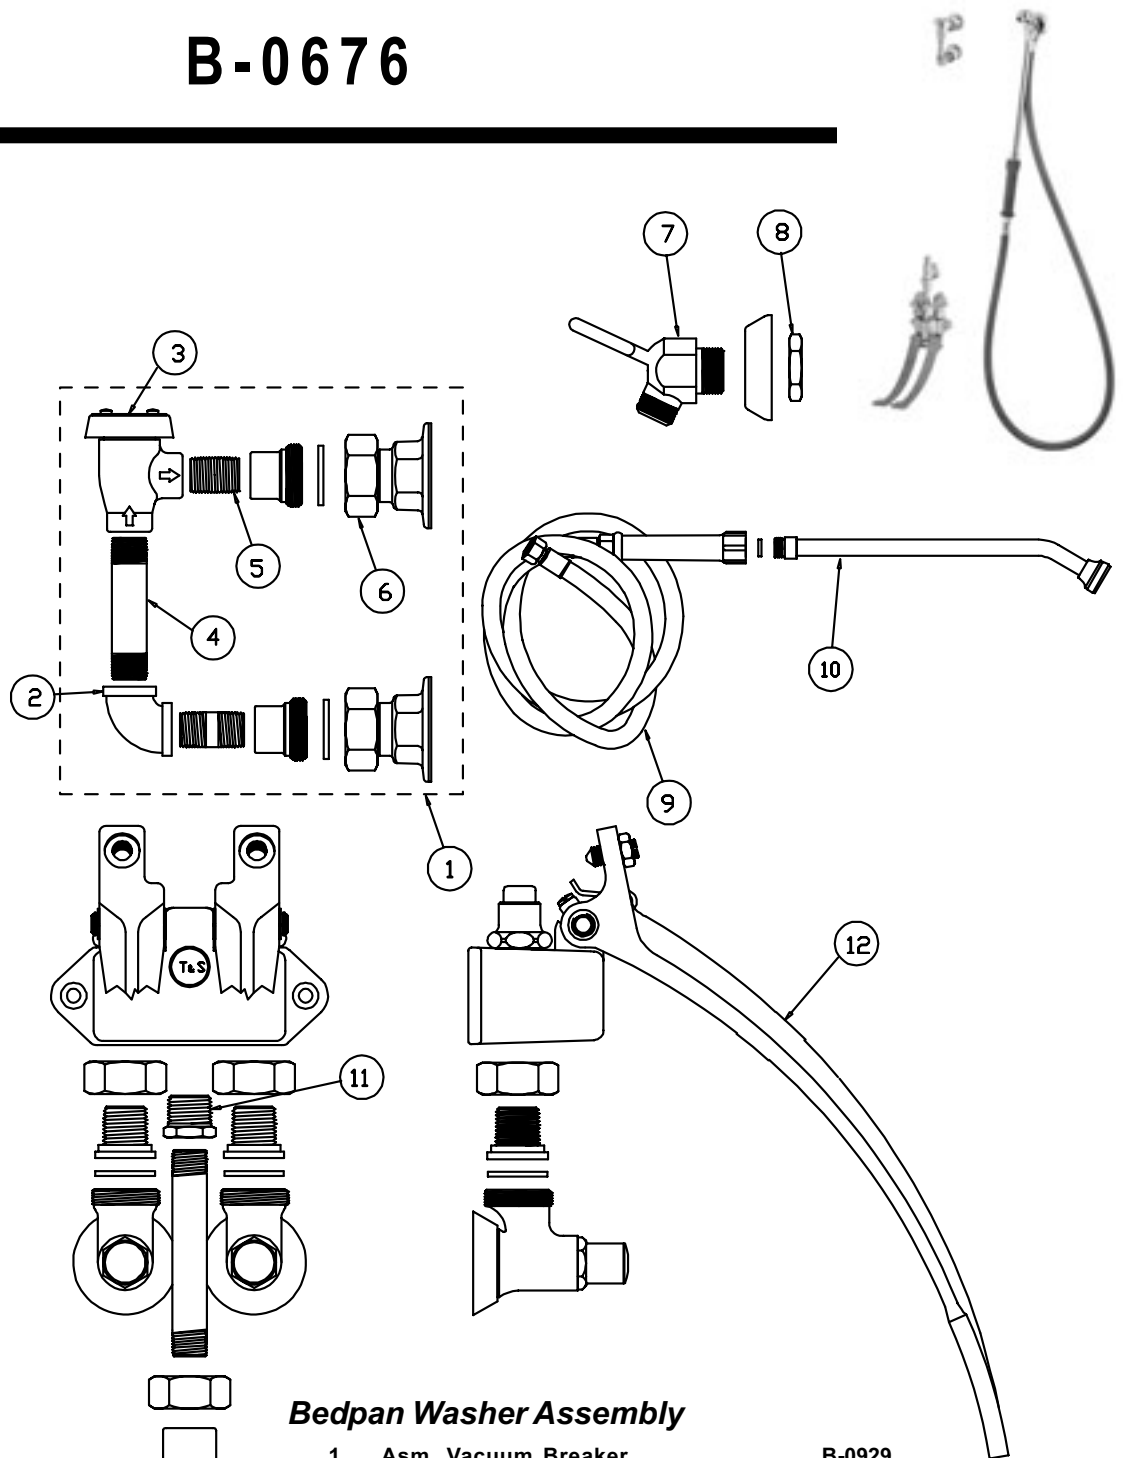

B-0676

Bedpan Washer Assembly

1	Asm, Vacuum Breaker	B-0929
2	Elbow, Cast Round, 3/8"	001355-40
3	Vacuum Breaker	B-0968
4	Nipple	000355-40
5	Nipple	002535-25
6	Asm, Faucet Flange	009523-40
7	Outlet, Wall Hook	B-0104
8	Locknut	000713-20
9	Asm, Hose, Stainless Steel	B-0068-R
10	Asm, Spray Nozzle	002861-40
11	Hex Bushing, 1/2" Male x 3/8" Female	001359-40
12	Valve, Double Pedal	B-0504-01

B-0678, B-0679

Bedpan Washer Assembly

1	Asm, Wall Hook	B-0104-D	8	Nipple	002341-40
2	Dummy Wall Hook	002309-40	9	Asm, Vacuum Breaker	B-0968
3	Screw, Wall Hook	000915-45	10	Nipple, Close 3/8" NPT	002535-25
4	Asm, Hose, Stainless Steel	B-0068-R	11	Asm, Straight Stop	007010-40
5	Asm, Spray Nozzle (B-0678)	002865-40	12	Stop, Loose Key, Angled	B-1351
	Asm, Spray Nozzle, Less Valve (B-0679)	002861-40	13	Cap, Key Stop	001605-45
6	Adapter, 3/4" Male X 3/4"-14 Male	000545-25	14	T' Handle for Supply Stops	001802-45
7	Elbow, Cast Round, 3/8"	001355-40	15	Screw, Loose Key Stop	002432-45

B-0690, B-0691

Model B-0690 includes spray nozzle with spray valve (002865-40).
 Model B-0691 includes spray nozzle without spray valve (002861-40).

Bed Pan Washer Assembly

1	Asm, Spray Nozzle (B-0690)	002865-40
2	Spray	000326-40
3	Screw, Handle	003199-45
4	Nut, Handle	003198-45
5	Handle, Squeeze Valve	001120-45
6	Asm, Bonnet	002856-40
7	Body, Squeeze Valve	000065-40
8	Washer	010476-45
9	Ring, Hold Down	000907-45
10	Asm, Spray Nozzle, Less Valve (B-0691)	002861-40
11	Spray	000326-40
12	Adapter, Goosneck End	000552-25
13	Asm, Hose, Stainless Steel	B-00068-R
14	Adapter, 1/2" Male x 3/4"-14 Male	000547-25