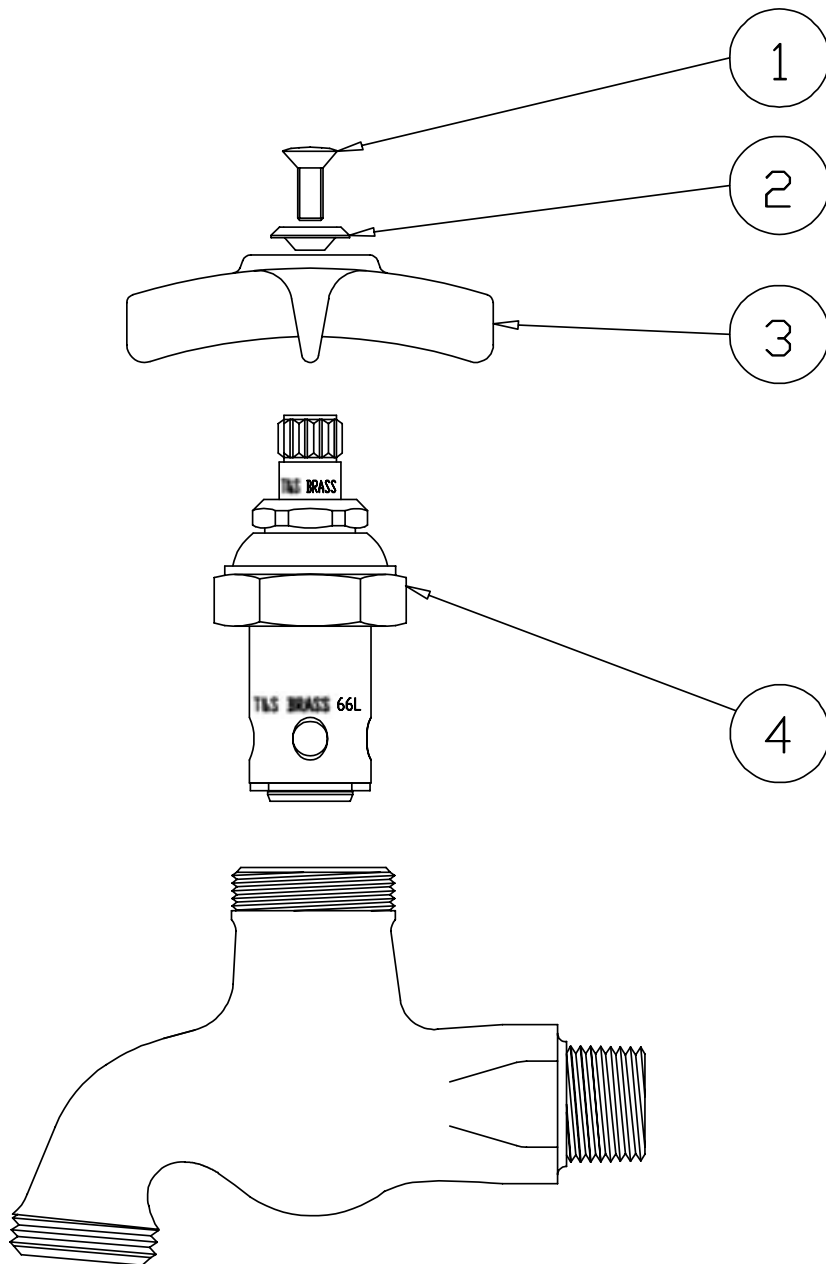

B-0690, B-0691

Model B-0690 includes spray nozzle with spray valve (002865-40).
 Model B-0691 includes spray nozzle without spray valve (002861-40).

Bed Pan Washer Assembly

1	Asm, Spray Nozzle (B-0690)	002865-40
2	Spray	000326-40
3	Screw, Handle	003199-45
4	Nut, Handle	003198-45
5	Handle, Squeeze Valve	001120-45
6	Asm, Bonnet	002856-40
7	Body, Squeeze Valve	000065-40
8	Washer	010476-45
9	Ring, Hold Down	000907-45
10	Asm, Spray Nozzle, Less Valve (B-0691)	002861-40
11	Spray	000326-40
12	Adapter, Goosneck End	000552-25
13	Asm, Hose, Stainless Steel	B-00068-R
14	Adapter, 1/2" Male x 3/4"-14 Male	000547-25

B-0703

Faucet Assembly

1	Asm, Spindle Eterna - Hot	005960-40
2	Handle, Kitchen 4-Arm	002521-45
3	Index, Button, Blue/Cold	001660-45
4	Screw, Handle	000922-45

B-0704

Faucet Assembly

1	Screw, Handle	000922-45
2	Index, Button, Blue/Cold	001660-45
3	Handle, Kitchen 4-Arm	002521-45
4	Asm, Spindle - Hot	005960-40

B-0706, B-0707, B-0708

Faucet Assembly

1	Asm, Fast Closing (Blue/Cold)	007900-40
2	Insert, Eterna	000789-20
3	Screw, Seat	000933-45
4	Stem, Insert	000841-20
5	Spring, Bonnet	000901-45
6	Insert, Packaging	000740-20
7	Stem, Packaging	001101-45
8	Insert, Bonnet	006006-40
9	Ball Bearings	001408-45
10	Handle, 4-Arm, Bearings	000015-40
11	Washer, Handle	000100-45
12	Nut	000953-45
13	Spring, Handle	000902-45
14	Disc, handle	001013-45
15	Index, Snap-In, Blue	001686-45
16	Index, Ring, Handle	000674-40

All models shown include fast closing cartridge (007900-40). Only faucet body (not sold separately) differs between models.

Model B-0706

Model B-0707

Model B-0708

B-0710

Single Temperature Basin Faucet

1	Screw, Lever Handle	000922-45
2	Index, Button, Blue/Cold	001660-45
3	Handle, 4-Arm	002521-45
4	Asm, Spindle Eterna - Hot	005960-40
5	Aerator	B-0199-02
6	Washer, Rosette	001000-45
7	Lock Nut	002954-45
8	Tailpiece	001592-20
9	Nut	000958-20