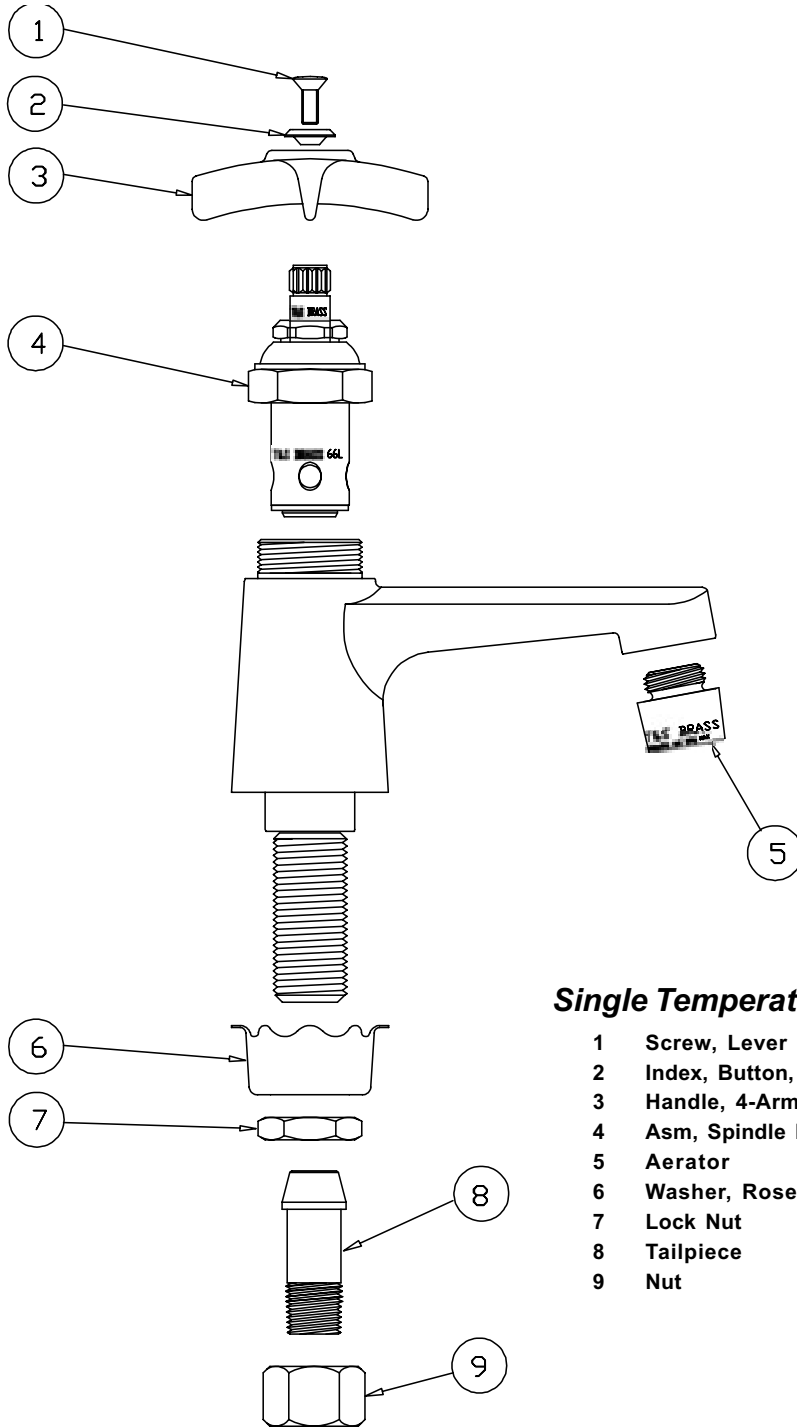

B-0703

Faucet Assembly

1	Asm, Spindle Eterna - Hot	005960-40
2	Handle, Kitchen 4-Arm	002521-45
3	Index, Button, Blue/Cold	001660-45
4	Screw, Handle	000922-45

B-0704

Faucet Assembly

1	Screw, Handle	000922-45
2	Index, Button, Blue/Cold	001660-45
3	Handle, Kitchen 4-Arm	002521-45
4	Asm, Spindle - Hot	005960-40

B-0706, B-0707, B-0708

Faucet Assembly

1	Asm, Fast Closing (Blue/Cold)	007900-40
2	Insert, Eterna	000789-20
3	Screw, Seat	000933-45
4	Stem, Insert	000841-20
5	Spring, Bonnet	000901-45
6	Insert, Packaging	000740-20
7	Stem, Packaging	001101-45
8	Insert, Bonnet	006006-40
9	Ball Bearings	001408-45
10	Handle, 4-Arm, Bearings	000015-40
11	Washer, Handle	000100-45
12	Nut	000953-45
13	Spring, Handle	000902-45
14	Disc, handle	001013-45
15	Index, Snap-In, Blue	001686-45
16	Index, Ring, Handle	000674-40

All models shown include fast closing cartridge (007900-40). Only faucet body (not sold separately) differs between models.

Model B-0706

Model B-0707

Model B-0708

B-0710

Single Temperature Basin Faucet

1	Screw, Lever Handle	000922-45
2	Index, Button, Blue/Cold	001660-45
3	Handle, 4-Arm	002521-45
4	Asm, Spindle Eterna - Hot	005960-40
5	Aerator	B-0199-02
6	Washer, Rosette	001000-45
7	Lock Nut	002954-45
8	Tailpiece	001592-20
9	Nut	000958-20

B-0711

Single Supply Basin Faucet

1	Washer, Rosette	001000-45
2	Lock Nut	002954-45
3	Aerator	B-0199-02
4	Asm, Fast Closing (Blue/Cold)	007900-40
5	Insert, Eterna	000789-20
6	Screw, Seat	000933-45
7	Stem, Insert	000841-20
8	Spring, Bonnet	000901-45
9	Insert, Packaging	000740-20
10	Stem, Packaging	001101-45
11	Insert, Bonnet	006006-40
12	Ball Bearings	001408-45
13	Handle, 4-Arm, Bearings	000015-40
14	Washer, Handle	000100-45
15	Nut	000953-45
16	Spring, Handle	000902-45
17	Disc, handle	001013-45
18	Index, Snap-In, Blue	001686-45
19	Index, Ring, Handle	000674-40
20	Tailpiece	001592-20
21	Nut	000958-20