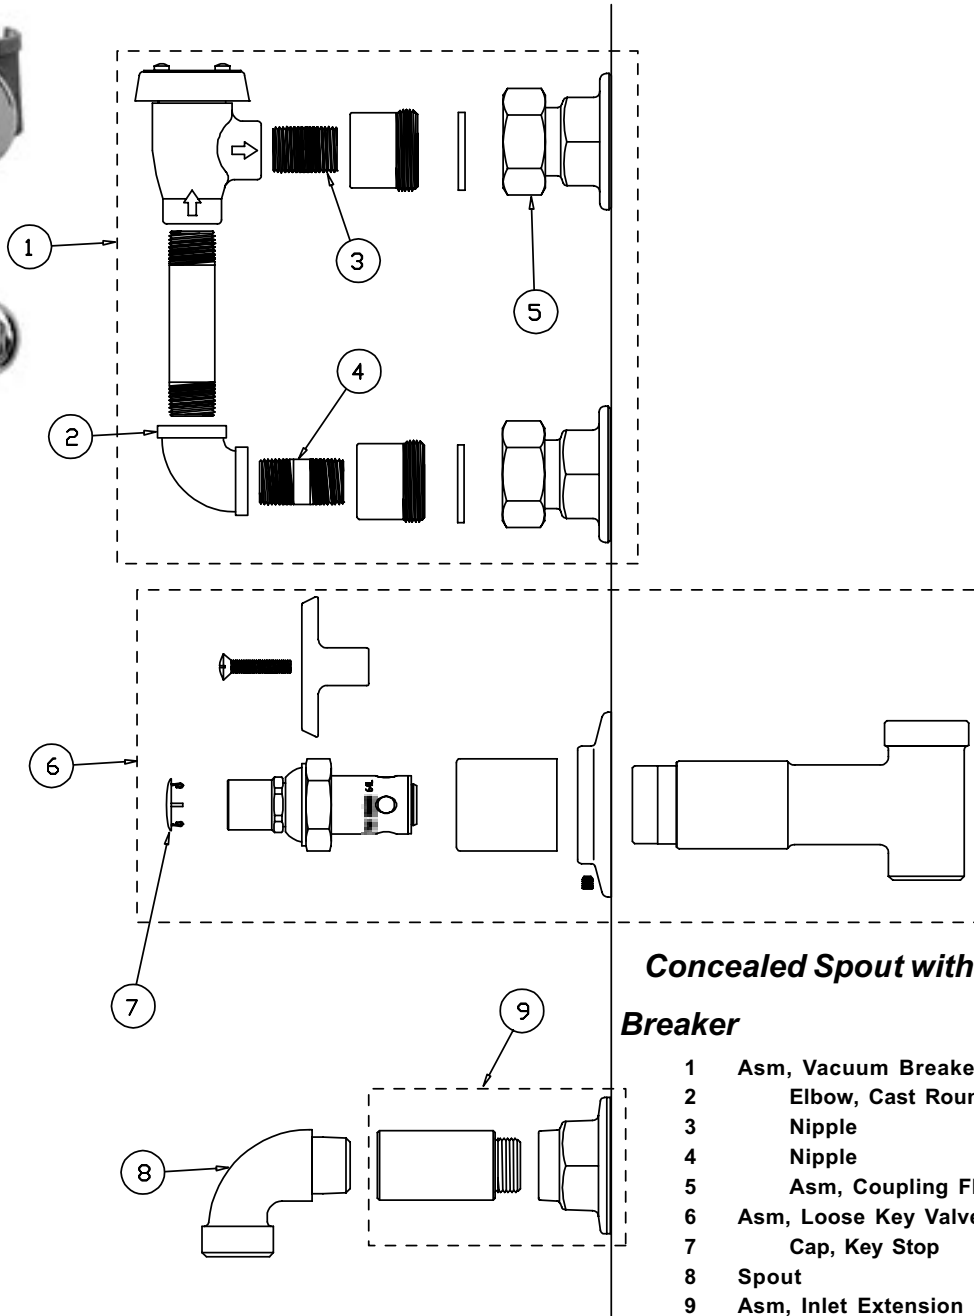

B-0676

Bedpan Washer Assembly

1	Asm, Vacuum Breaker	B-0929
2	Elbow, Cast Round, 3/8"	001355-40
3	Vacuum Breaker	B-0968
4	Nipple	000355-40
5	Nipple	002535-25
6	Asm, Faucet Flange	009523-40
7	Outlet, Wall Hook	B-0104
8	Locknut	000713-20
9	Asm, Hose, Stainless Steel	B-0068-R
10	Asm, Spray Nozzle	002861-40
11	Hex Bushing, 1/2" Male x 3/8" Female	001359-40
12	Valve, Double Pedal	B-0504-01

B-0678, B-0679

Bedpan Washer Assembly

1	Asm, Wall Hook	B-0104-D	8	Nipple	002341-40
2	Dummy Wall Hook	002309-40	9	Asm, Vacuum Breaker	B-0968
3	Screw, Wall Hook	000915-45	10	Nipple, Close 3/8" NPT	002535-25
4	Asm, Hose, Stainless Steel	B-0068-R	11	Asm, Straight Stop	007010-40
5	Asm, Spray Nozzle (B-0678)	002865-40	12	Stop, Loose Key, Angled	B-1351
	Asm, Spray Nozzle, Less Valve (B-0679)	002861-40	13	Cap, Key Stop	001605-45
6	Adapter, 3/4" Male X 3/4"-14 Male	000545-25	14	T' Handle for Supply Stops	001802-45
7	Elbow, Cast Round, 3/8"	001355-40	15	Screw, Loose Key Stop	002432-45

B-0690, B-0691

Model B-0690 includes spray nozzle with spray valve (002865-40).
 Model B-0691 includes spray nozzle without spray valve (002861-40).

Bed Pan Washer Assembly

1	Asm, Spray Nozzle (B-0690)	002865-40
2	Spray	000326-40
3	Screw, Handle	003199-45
4	Nut, Handle	003198-45
5	Handle, Squeeze Valve	001120-45
6	Asm, Bonnet	002856-40
7	Body, Squeeze Valve	000065-40
8	Washer	010476-45
9	Ring, Hold Down	000907-45
10	Asm, Spray Nozzle, Less Valve (B-0691)	002861-40
11	Spray	000326-40
12	Adapter, Goosneck End	000552-25
13	Asm, Hose, Stainless Steel	B-00068-R
14	Adapter, 1/2" Male x 3/4"-14 Male	000547-25

B-0692

Concealed Spout with Vacuum Breaker

1	Asm, Vacuum Breaker	B-0929-A
2	Elbow, Cast Round	001357-40
3	Nipple	001509-40
4	Nipple	001357-40
5	Asm, Coupling Flange	002893-40
6	Asm, Loose Key Valve, Conceale	B-1027
7	Cap, Key Stop	001605-45
8	Spout	001618-40
9	Asm, Inlet Extension	B-0446