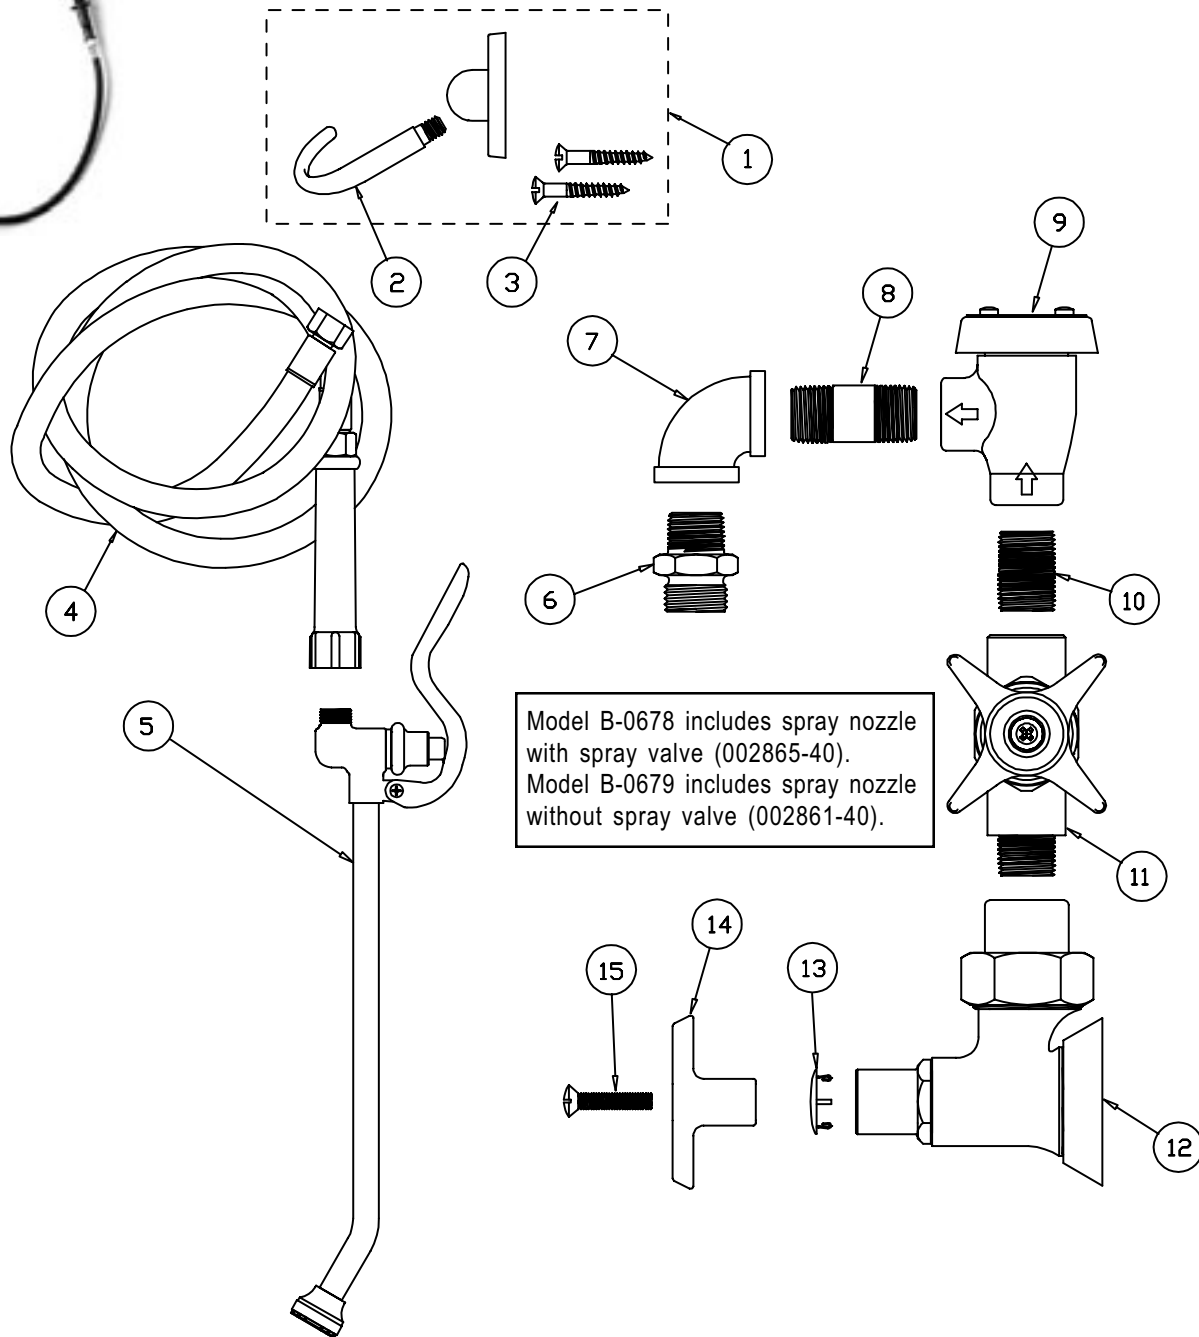

B-0676

Bedpan Washer Assembly

1	Asm, Vacuum Breaker	B-0929
2	Elbow, Cast Round, 3/8"	001355-40
3	Vacuum Breaker	B-0968
4	Nipple	000355-40
5	Nipple	002535-25
6	Asm, Faucet Flange	009523-40
7	Outlet, Wall Hook	B-0104
8	Locknut	000713-20
9	Asm, Hose, Stainless Steel	B-0068-R
10	Asm, Spray Nozzle	002861-40
11	Hex Bushing, 1/2" Male x 3/8" Female	001359-40
12	Valve, Double Pedal	B-0504-01

B-0678, B-0679

Bedpan Washer Assembly

1	Asm, Wall Hook	B-0104-D	8	Nipple	002341-40
2	Dummy Wall Hook	002309-40	9	Asm, Vacuum Breaker	B-0968
3	Screw, Wall Hook	000915-45	10	Nipple, Close 3/8" NPT	002535-25
4	Asm, Hose, Stainless Steel	B-0068-R	11	Asm, Straight Stop	007010-40
5	Asm, Spray Nozzle (B-0678)	002865-40	12	Stop, Loose Key, Angled	B-1351
	Asm, Spray Nozzle, Less Valve (B-0679)	002861-40	13	Cap, Key Stop	001605-45
6	Adapter, 3/4" Male X 3/4"-14 Male	000545-25	14	T' Handle for Supply Stops	001802-45
7	Elbow, Cast Round, 3/8"	001355-40	15	Screw, Loose Key Stop	002432-45

B-0690, B-0691

Model B-0690 includes spray nozzle with spray valve (002865-40).
 Model B-0691 includes spray nozzle without spray valve (002861-40).

Bed Pan Washer Assembly

1	Asm, Spray Nozzle (B-0690)	002865-40
2	Spray	000326-40
3	Screw, Handle	003199-45
4	Nut, Handle	003198-45
5	Handle, Squeeze Valve	001120-45
6	Asm, Bonnet	002856-40
7	Body, Squeeze Valve	000065-40
8	Washer	010476-45
9	Ring, Hold Down	000907-45
10	Asm, Spray Nozzle, Less Valve (B-0691)	002861-40
11	Spray	000326-40
12	Adapter, Goosneck End	000552-25
13	Asm, Hose, Stainless Steel	B-00068-R
14	Adapter, 1/2" Male x 3/4"-14 Male	000547-25