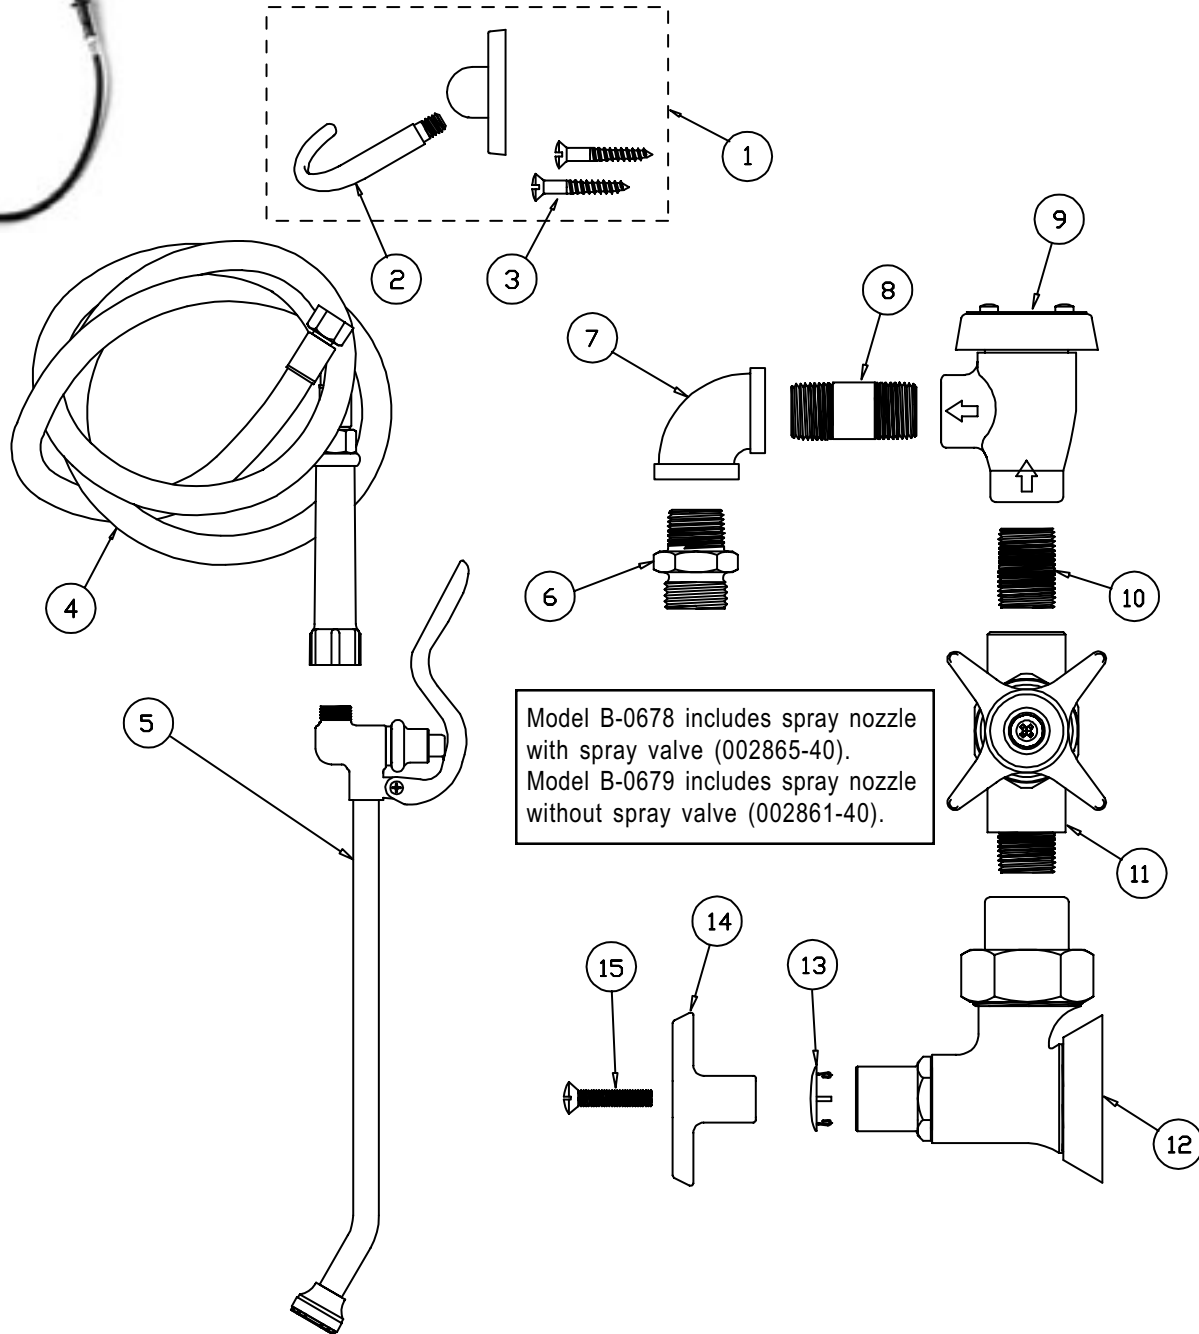

B-0678, B-0679

Bedpan Washer Assembly

1	Asm, Wall Hook	B-0104-D	8	Nipple	002341-40
2	Dummy Wall Hook	002309-40	9	Asm, Vacuum Breaker	B-0968
3	Screw, Wall Hook	000915-45	10	Nipple, Close 3/8" NPT	002535-25
4	Asm, Hose, Stainless Steel	B-0068-R	11	Asm, Straight Stop	007010-40
5	Asm, Spray Nozzle (B-0678)	002865-40	12	Stop, Loose Key, Angled	B-1351
	Asm, Spray Nozzle, Less Valve (B-0679)	002861-40	13	Cap, Key Stop	001605-45
6	Adapter, 3/4" Male X 3/4"-14 Male	000545-25	14	T' Handle for Supply Stops	001802-45
7	Elbow, Cast Round, 3/8"	001355-40	15	Screw, Loose Key Stop	002432-45