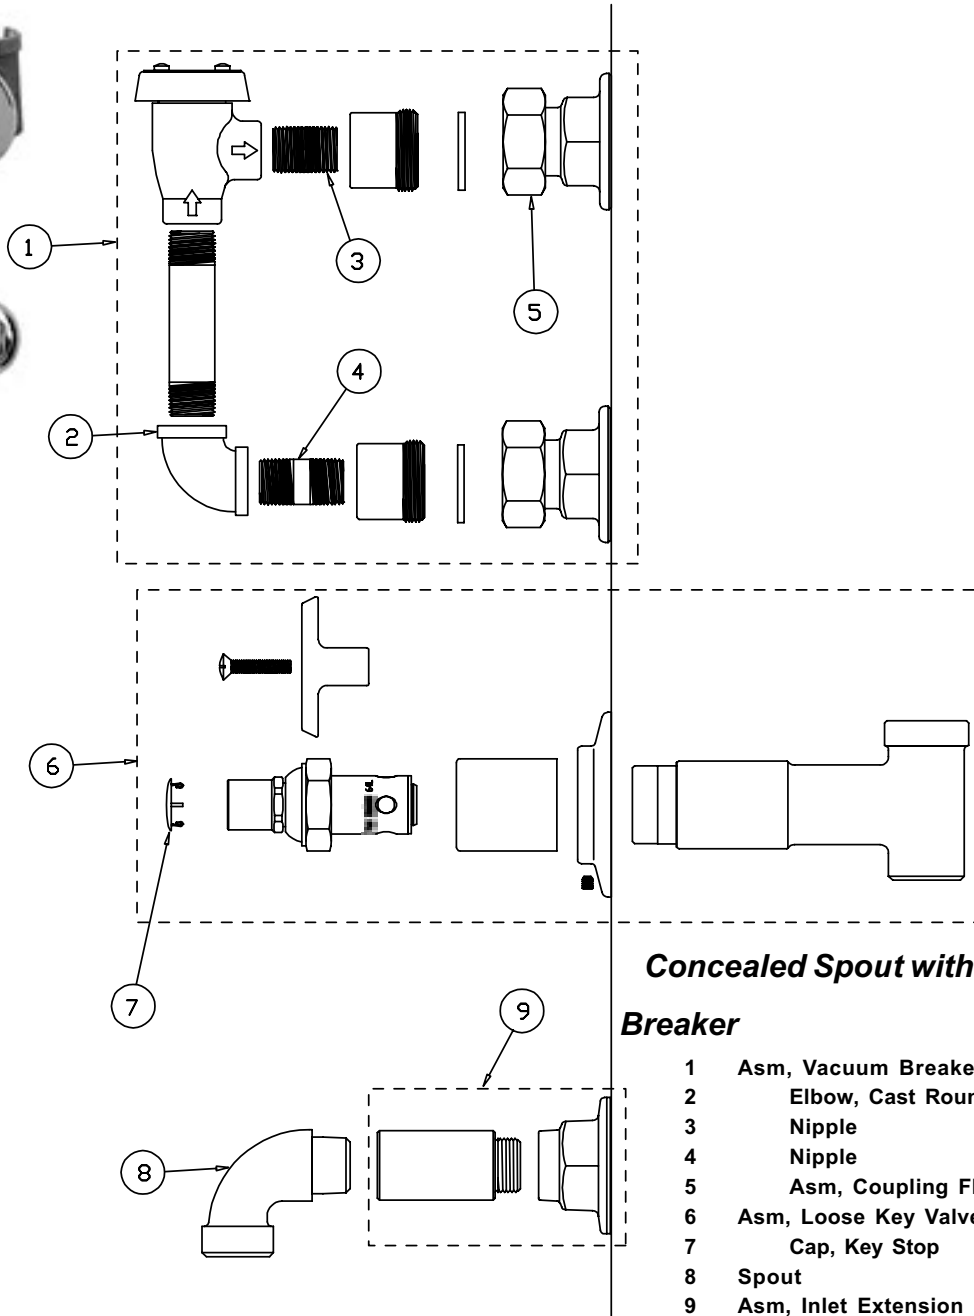

# B-0692

## *Concealed Spout with Vacuum Breaker*

1	Asm, Vacuum Breaker	B-0929-A
2	Elbow, Cast Round	001357-40
3	Nipple	001509-40
4	Nipple	001357-40
5	Asm, Coupling Flange	002893-40
6	Asm, Loose Key Valve, Conceale	B-1027
7	Cap, Key Stop	001605-45
8	Spout	001618-40
9	Asm, Inlet Extension	B-0446