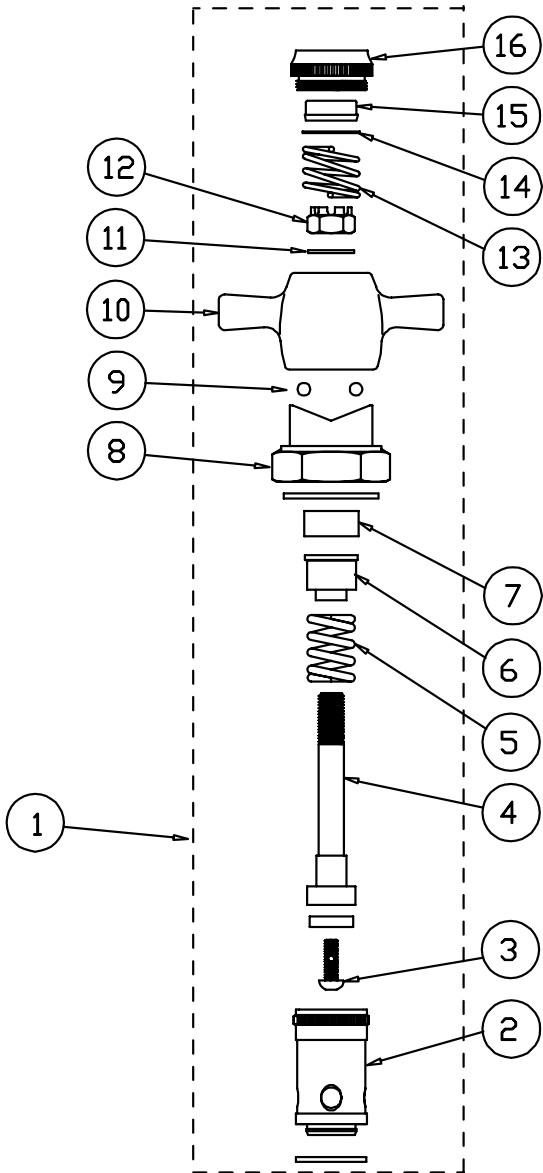

# B-0706, B-0707, B-0708

## Faucet Assembly

1	Asm, Fast Closing (Blue/Cold)	007900-40
2	Insert, Eterna	000789-20
3	Screw, Seat	000933-45
4	Stem, Insert	000841-20
5	Spring, Bonnet	000901-45
6	Insert, Packaging	000740-20
7	Stem, Packaging	001101-45
8	Insert, Bonnet	006006-40
9	Ball Bearings	001408-45
10	Handle, 4-Arm, Bearings	000015-40
11	Washer, Handle	000100-45
12	Nut	000953-45
13	Spring, Handle	000902-45
14	Disc, handle	001013-45
15	Index, Snap-In, Blue	001686-45
16	Index, Ring, Handle	000674-40

All models shown include fast closing cartridge (007900-40). Only faucet body (not sold separately) differs between models.

Model B-0706

Model B-0707

Model B-0708