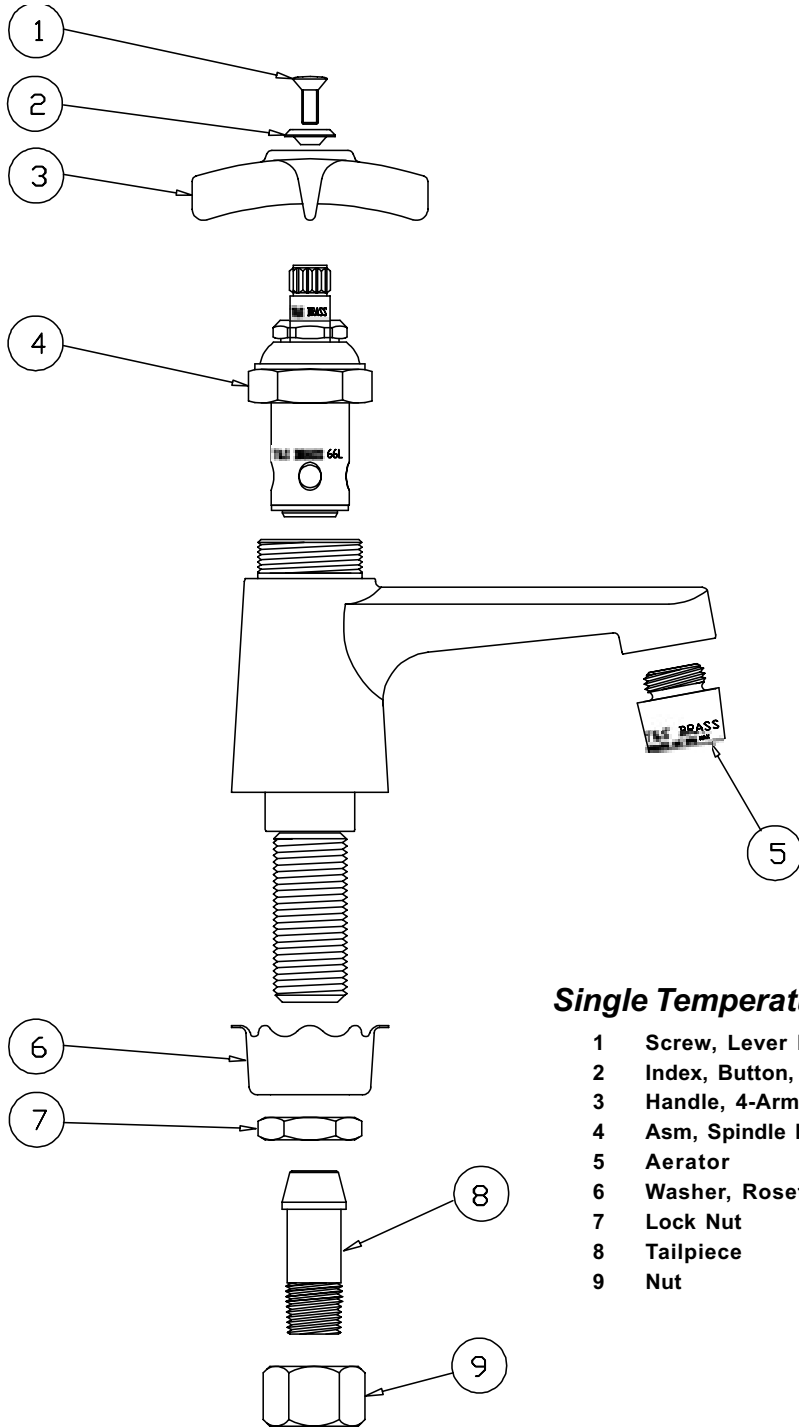

# B-0710

## Single Temperature Basin Faucet

1	Screw, Lever Handle	000922-45
2	Index, Button, Blue/Cold	001660-45
3	Handle, 4-Arm	002521-45
4	Asm, Spindle Eterna - Hot	005960-40
5	Aerator	B-0199-02
6	Washer, Rosette	001000-45
7	Lock Nut	002954-45
8	Tailpiece	001592-20
9	Nut	000958-20