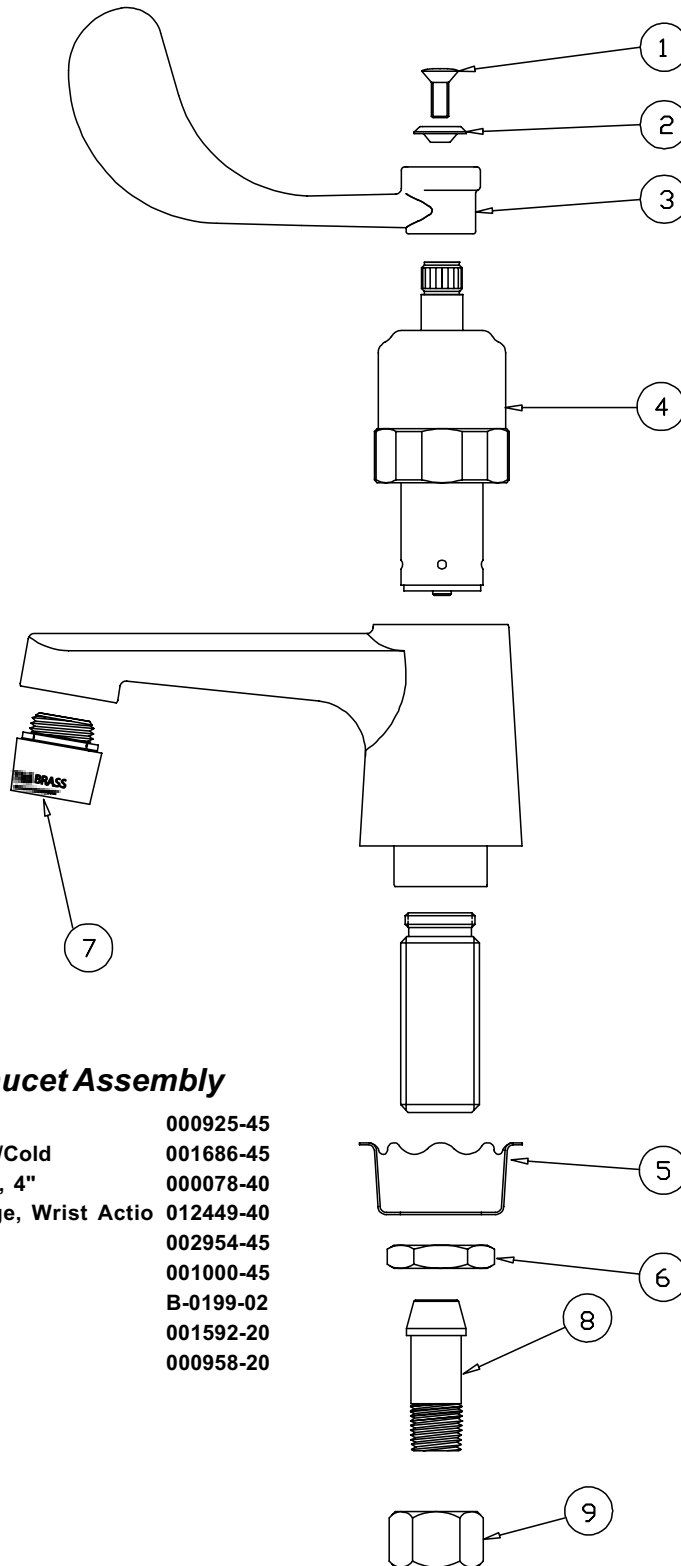

# B-0712-01

## Slow Self-Closing Faucet Assembly

1	Screw, Handle	000925-45
2	Index, Snap-In, Blue/Cold	001686-45
3	Handle, Wrist Action, 4"	000078-40
4	Asm, Meter Cartridge, Wrist Actio	012449-40
5	Locknut	002954-45
6	Washer, Rosette	001000-45
7	Aerator	B-0199-02
8	Tailpiece	001592-20
9	Nut	000958-20