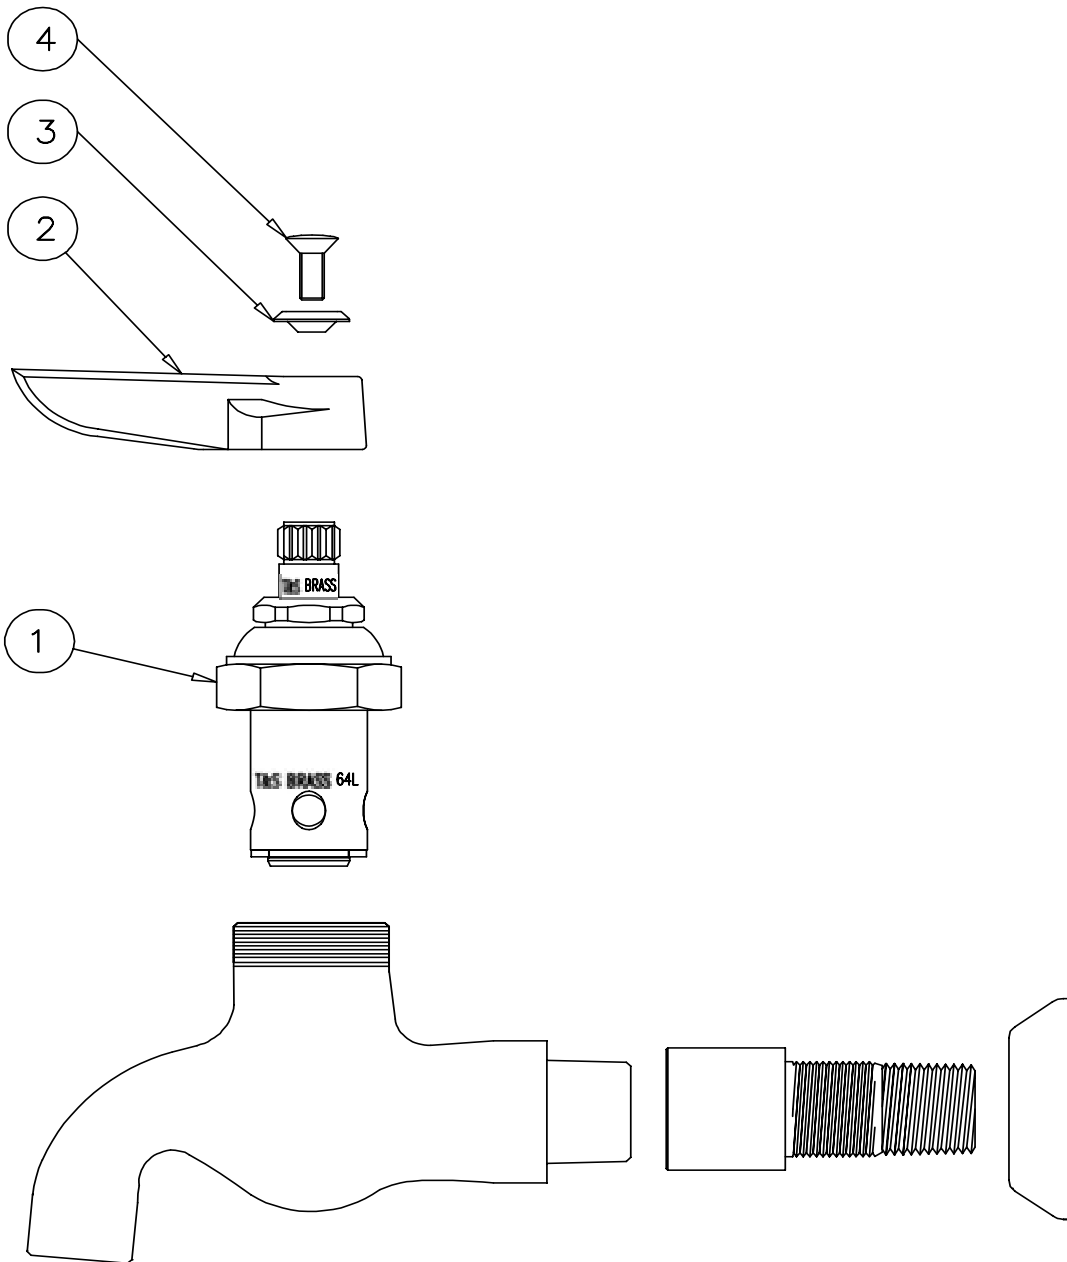

# B-0715

## ***Faucet Assembly***

1	Asm, Spindle Eterna - Hot	005960-40
2	Handle, Lever	001638-45
3	Index, Button, Blue/Cold	001660-45
4	Screw, Handle	000922-45