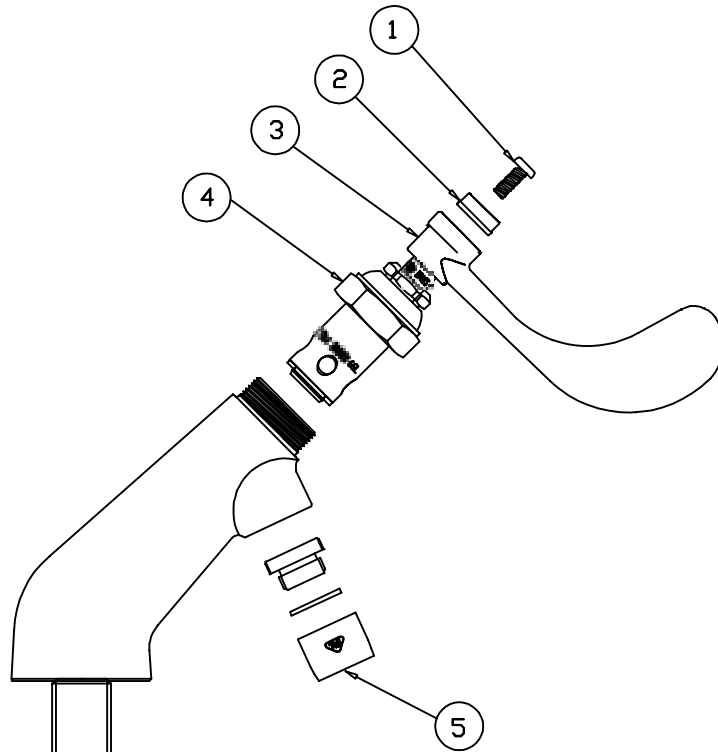

B-0840, B-0841

Model B-0840 includes aerator outlet (B-0199-02). Model B-0841 includes rosespray outlet (B-0103).

Basin Faucet Assembly

1	Washer	000999-45
2	Locknut	002954-45
3	Nut, Coupling	000958-20
4	Aerator (B-0840)	B-0199-02
5	Asm, Rosespray (B-0841)	B-0103
6	Asm, Spindle Eterna - Hot	005960-40
7	Handle, Alpine Lexan, Clear	001144-45
8	Index, Button, Cold	001327-40
9	Screw, Handle	000925-45

B-0842

Basin Faucet Assembly with Spreader Unit

- | | | |
|----|----------------------------------|-----------|
| 1 | Screw, Handle | 000925-45 |
| 2 | Index, Snap-In, Dark Blue | 001196-45 |
| 3 | Handle, Wrist Action, 4" | 000078-45 |
| 4 | Asm, Spindle Eterna BWH | 006010-40 |
| 5 | Aerator | B-0199-02 |
| 6 | Washer | 000999-45 |
| 7 | Locknut | 002954-45 |
| 8 | Nut, Coupling | 000958-20 |
| 9 | Tailpiece | 001592-20 |
| 10 | Asm, Spreader Unit | 002899-40 |
| 11 | Adapter, 1/2" Female x 1/2" Male | 010321-45 |

B-0865, B-0865-04

Model B-0865-04 includes 4" Wrist Action handles (B-WH4). Model B-0865 includes 6" Wrist Action handles (B-WH6).

Commercial Faucet Assembly

1	Screw, Handle	000925-45	12	Washer	000981-45
2	Index, Snap-In, Blue/Cold	001686-45	13	Nut, Coupling	000958-20
	Index, Snap-In, Red/Hot	001194-45	14	Nipple	000342-20
3	Handle, Wrist Action, 6" (B-0865)	B-WH6	15	Locknut	002954-45
	Handle, Wrist Action, 4" (B-0865-04)	B-WH4	16	O-Ring, Knuckle Joint	001060-45
4	Escutcheon	001257-40	17	Locknut, Yoke	000956-45
5	Asm, Side Body - Cold	161A	18	Center Body	000136-40
	Asm, Side Body - Hot	162A	19	Washer	000999-45
6	Asm, Spindle, Eterna - RH/Cold	006478-40	20	Washer, Swivel Yoke, Top	000994-45
	Asm, Spindle, Eterna - LH/Hot	006477-40	21	O-Ring, Swivel Yoke, Center	001068-45
7	Locknut, Body Top	000959-20	22	Washer, Swivel Yoke, Bottom	000993-45
8	Washer, Body	002290-45	23	Washer, Yoke Star	000982-45
9	Washer, Nipple	001006-45	24	Asm, Nozzle Gooseneck	120X
10	Locknut, Body Bottom	000960-20	25	Asm, Spray Head, Rosespray	B-0103
11	Washer, Beveled	001091-45			