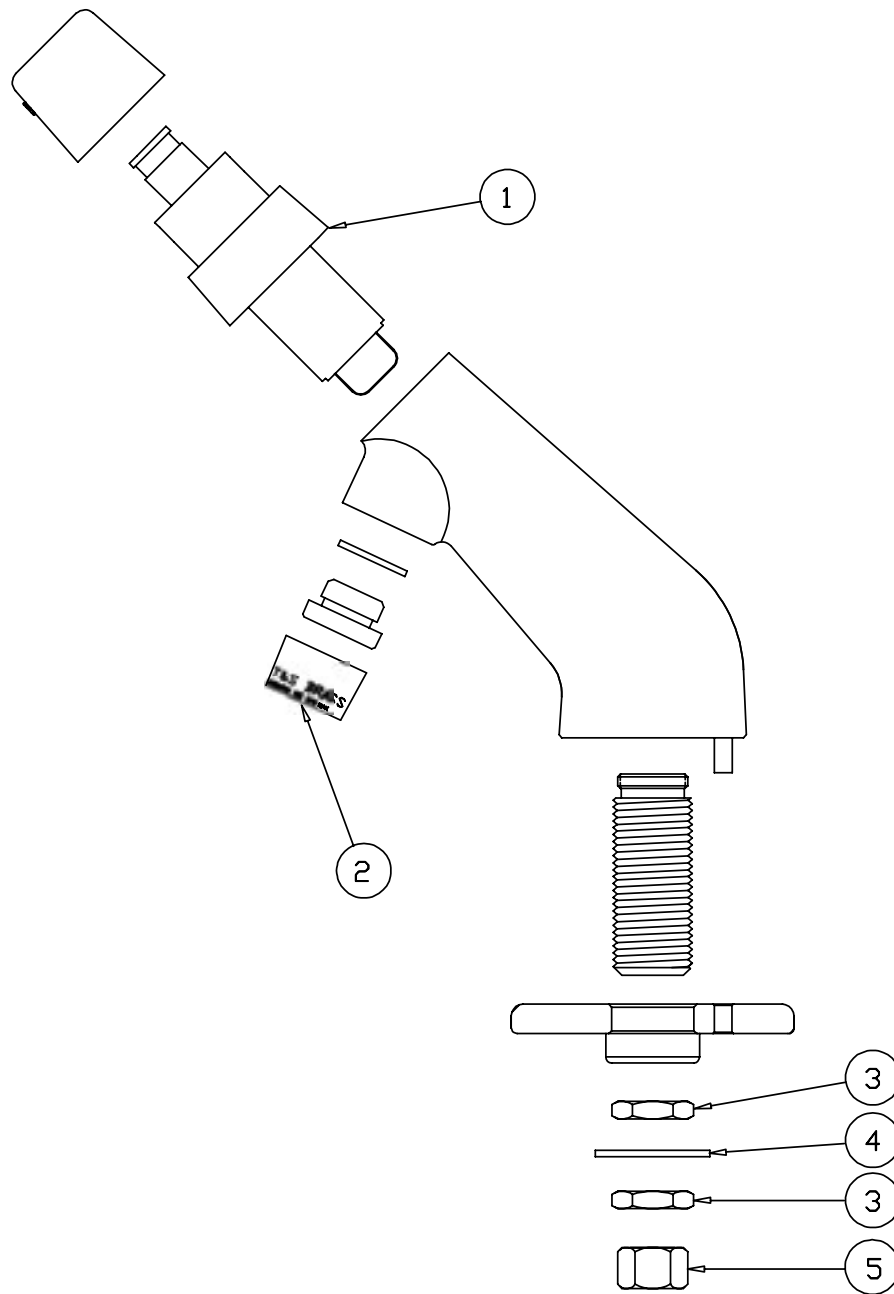

B-0730, B-0730-POL

Model B-0730 has a rough chrome plated finish. Model B-0730-POL has a polished chrome plated finish

Sill Faucet Body

- | | | |
|---|-------------------------|-----------|
| 1 | Asm, Spindle | 005990-40 |
| 2 | Cap, Key Stop | 001605-45 |
| 3 | T' Handle, Supply Stop | 001802-45 |
| 4 | Screw, Loose Key Handle | 002432-45 |

Sill Faucet Assembly

1	Asm, Spindle	005990-40
2	Cap, Key Stop	001605-45
3	Flo Preventer	B-0972
4	T' Handle, Supply Stop	001802-45
5	Screw, Key Handle	002432-45

B-0737, B-0737-POL

Sill Faucet Assembly

1	Asm, Spindle	005990-40
2	Cap, Key Stop	001605-45
3	Flo Preventer	B-0972
4	T' Handle, Key Stop	001802-45
5	Screw, Key Stop Handle	002432-45

B-0805

Slow Self-Closing Faucet Assembly

- | | | |
|---|--|-----------|
| 1 | Asm, Slow Self-Closing, Meter Valve, Bla | 002874-40 |
| 2 | Aerator | B-0199-02 |
| 3 | Washer | 000999-45 |
| 4 | Locknut | 002954-45 |
| 5 | Nut, Coupling | 000958-20 |

B-0805-VR

Faucet Assembly

- | | | |
|---|--|-----------|
| 1 | Asm, Self-Closing, Meter Valve, Blank002874-40 | |
| 2 | Aerator | B-0199-02 |
| 3 | Locknut | 002954-45 |
| 4 | Washer | 000999-45 |
| 5 | Nut, Coupling | 000958-20 |