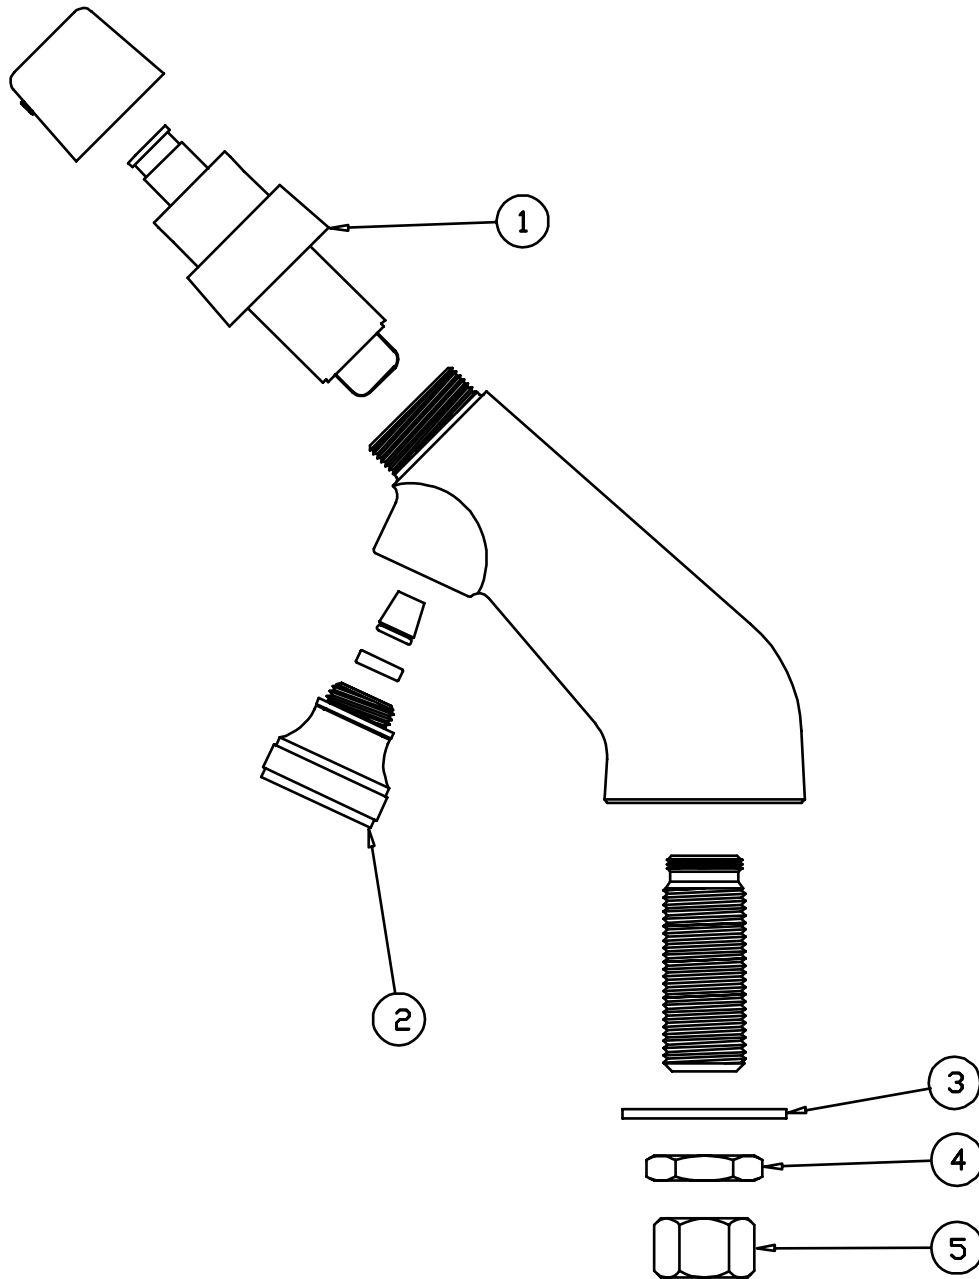

B-0806

Slow Self-Closing Faucet Assembly

1	Asm, Self-Closing, Meter Valve, Blank 002874-40	
2	Asm, Spray Head	B-0103
3	Washer	000999-45
4	Locknut	002954-45
5	Nut, Coupling	000958-20