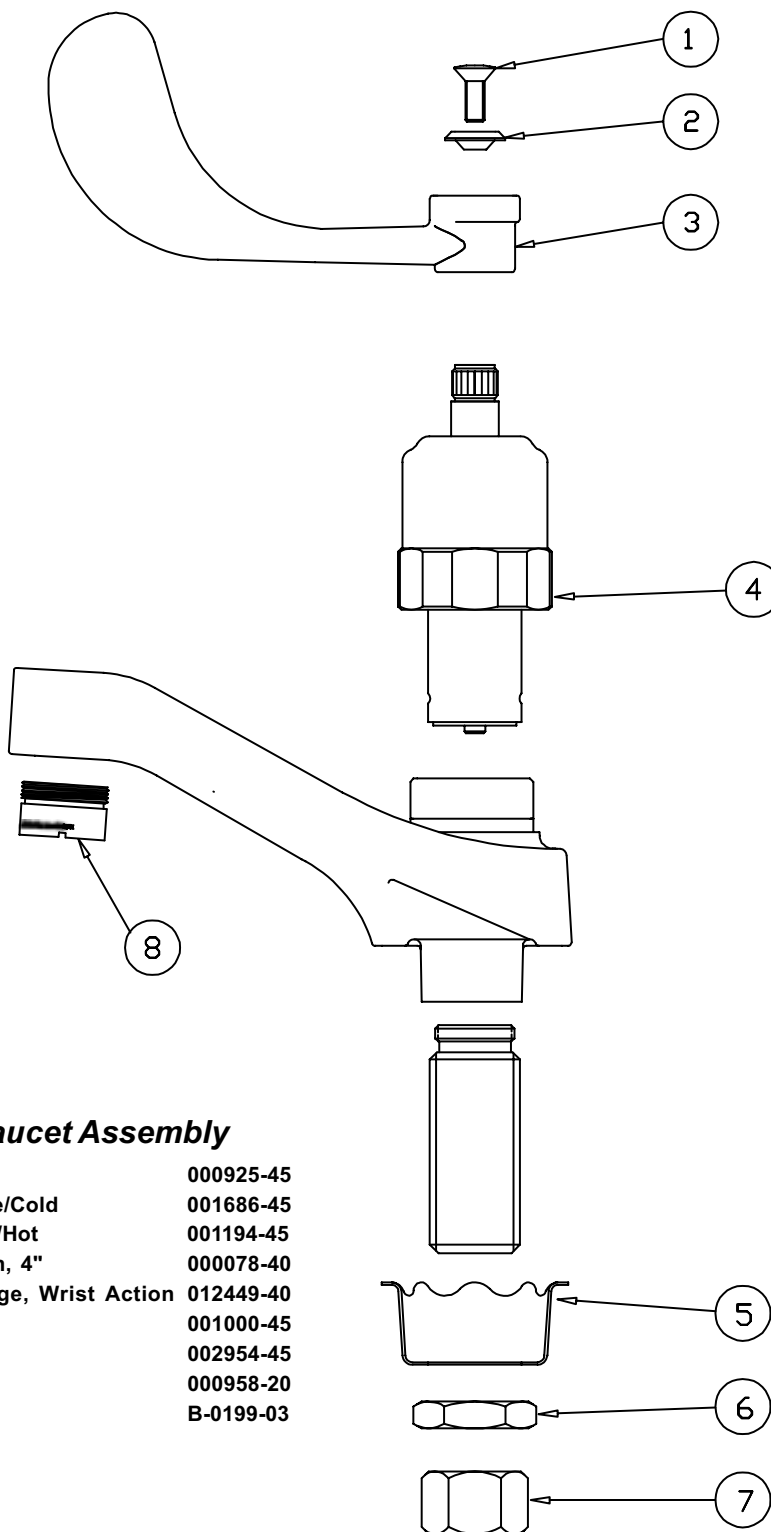

B-0730, B-0730-POL

Model B-0730 has a rough chrome plated finish. Model B-0730-POL has a polished chrome plated finish

Sill Faucet Body

- | | | |
|---|-------------------------|-----------|
| 1 | Asm, Spindle | 005990-40 |
| 2 | Cap, Key Stop | 001605-45 |
| 3 | T' Handle, Supply Stop | 001802-45 |
| 4 | Screw, Loose Key Handle | 002432-45 |

B-0830

Slow Self Closing Faucet Assembly

- | | | |
|---|---|-----------|
| 1 | Asm, Slow Self-Closing, Meter Valve - H 002879-40 | |
| | Asm, Slow Self-Closing, Meter Valve - C 002880-40 | |
| 2 | Washer, Rosette | 001000-45 |
| 3 | Locknut | 000958-20 |
| 4 | Nut, Coupling | 002954-45 |
| 5 | Aerator | B-0199-03 |

B-0831

Slow Self Closing Faucet Assembly

- | | | |
|---|---|-----------|
| 1 | Asm, Self Slow-Closing, Meter Valve - H 002879-40 | |
| | Asm, Self Slow-Closing, Meter Valve - C 002880-40 | |
| 2 | Aerator | B-0199-03 |
| 3 | Washer, Rosette | 001000-45 |
| 4 | Locknut | 000958-20 |
| 5 | Nut, Coupling | 002954-45 |

B-0831-01

Slow Self Closing Faucet Assembly

1	Screw, Handle	000925-45
2	Index, Snap-In, Blue/Cold	001686-45
	Index, Snap-In, Red/Hot	001194-45
3	Handle, Wrist Action, 4"	000078-40
4	Asm, Meter Cartridge, Wrist Action	012449-40
5	Washer, Rosette	001000-45
6	Locknut	002954-45
7	Nut, Coupling	000958-20
8	Aerator	B-0199-03