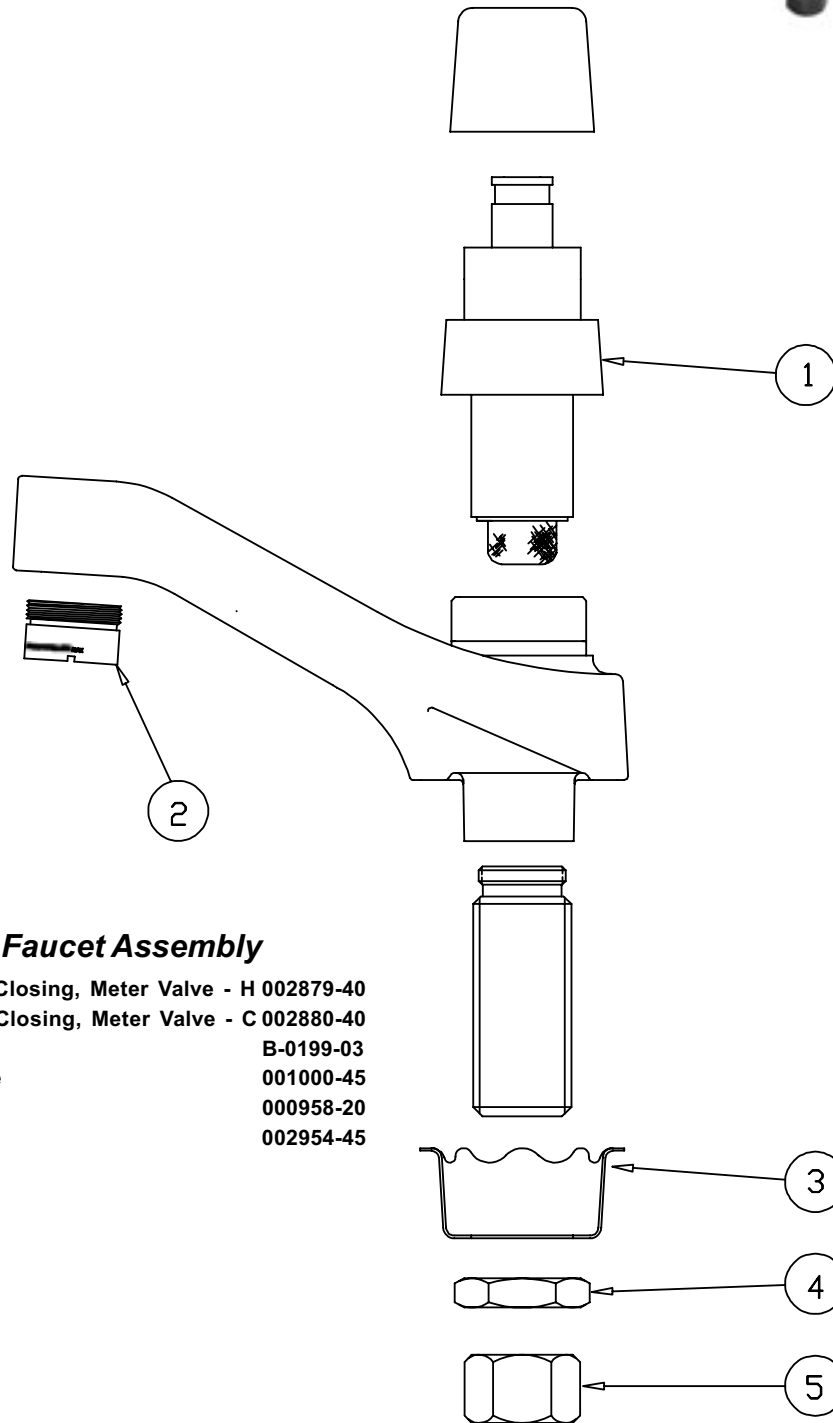

B-0807

Self-Closing Faucet Assembly

- | | | |
|---|-------------------------------------|-----------|
| 1 | Asm, Self-Closing, Meter Valve, Bla | 002874-40 |
| 2 | Aerator | B-0199-01 |
| 3 | Washer | 000999-45 |
| 4 | Locknut | 002954-45 |
| 5 | Tailpiece | 001592-20 |
| 6 | Nut | 000958-20 |
| 7 | Spreader Unit | 002899-40 |

B-0830

Slow Self Closing Faucet Assembly

- | | | |
|---|---|-----------|
| 1 | Asm, Slow Self-Closing, Meter Valve - H 002879-40 | |
| | Asm, Slow Self-Closing, Meter Valve - C 002880-40 | |
| 2 | Washer, Rosette | 001000-45 |
| 3 | Locknut | 000958-20 |
| 4 | Nut, Coupling | 002954-45 |
| 5 | Aerator | B-0199-03 |

B-0831

Slow Self Closing Faucet Assembly

- | | | |
|---|---|-----------|
| 1 | Asm, Self Slow-Closing, Meter Valve - H 002879-40 | |
| | Asm, Self Slow-Closing, Meter Valve - C 002880-40 | |
| 2 | Aerator | B-0199-03 |
| 3 | Washer, Rosette | 001000-45 |
| 4 | Locknut | 000958-20 |
| 5 | Nut, Coupling | 002954-45 |

B-0831-01

Slow Self Closing Faucet Assembly

1	Screw, Handle	000925-45
2	Index, Snap-In, Blue/Cold	001686-45
	Index, Snap-In, Red/Hot	001194-45
3	Handle, Wrist Action, 4"	000078-40
4	Asm, Meter Cartridge, Wrist Action	012449-40
5	Washer, Rosette	001000-45
6	Locknut	002954-45
7	Nut, Coupling	000958-20
8	Aerator	B-0199-03