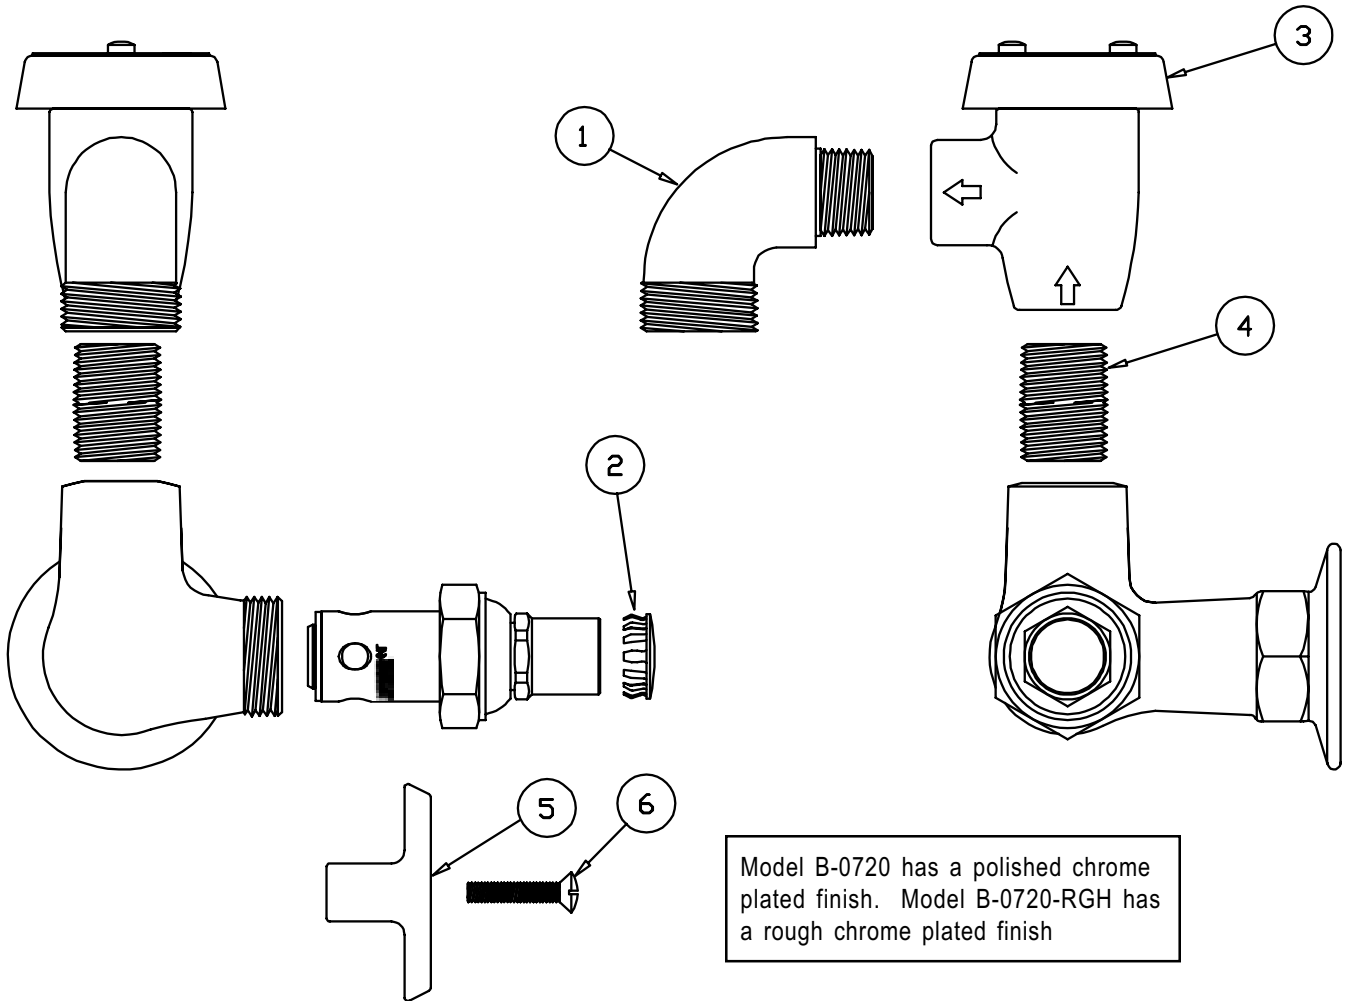

B-0720, B-0720-RGH

Model B-0720 has a polished chrome plated finish. Model B-0720-RGH has a rough chrome plated finish

Sill Faucet Assembly

1	Spout	001618-40
2	Cap, Key Stop	001605-45
3	Asm, Vacuum Breaker	B-0969
4	Nipple	002534-25
5	T' Handle for Supply Stop	001802-45
6	Screw, Supply Stop	002432-45

B-0730, B-0730-POL

Model B-0730 has a rough chrome plated finish. Model B-0730-POL has a polished chrome plated finish

Sill Faucet Body

- | | | |
|---|-------------------------|-----------|
| 1 | Asm, Spindle | 005990-40 |
| 2 | Cap, Key Stop | 001605-45 |
| 3 | T' Handle, Supply Stop | 001802-45 |
| 4 | Screw, Loose Key Handle | 002432-45 |

B-0731, B-0731-POL

Sill Faucet Assembly

1	Asm, Spindle	005990-40
2	Cap, Key Stop	001605-45
3	T' Hande, Key Stop	001802-45
4	Screw, Key Stop Handle	002432-45

B-0736, B-0736-POL

Model B-0736 has a rough chrome plated finish. Model B-0736-POL has a polished chrome plated finish