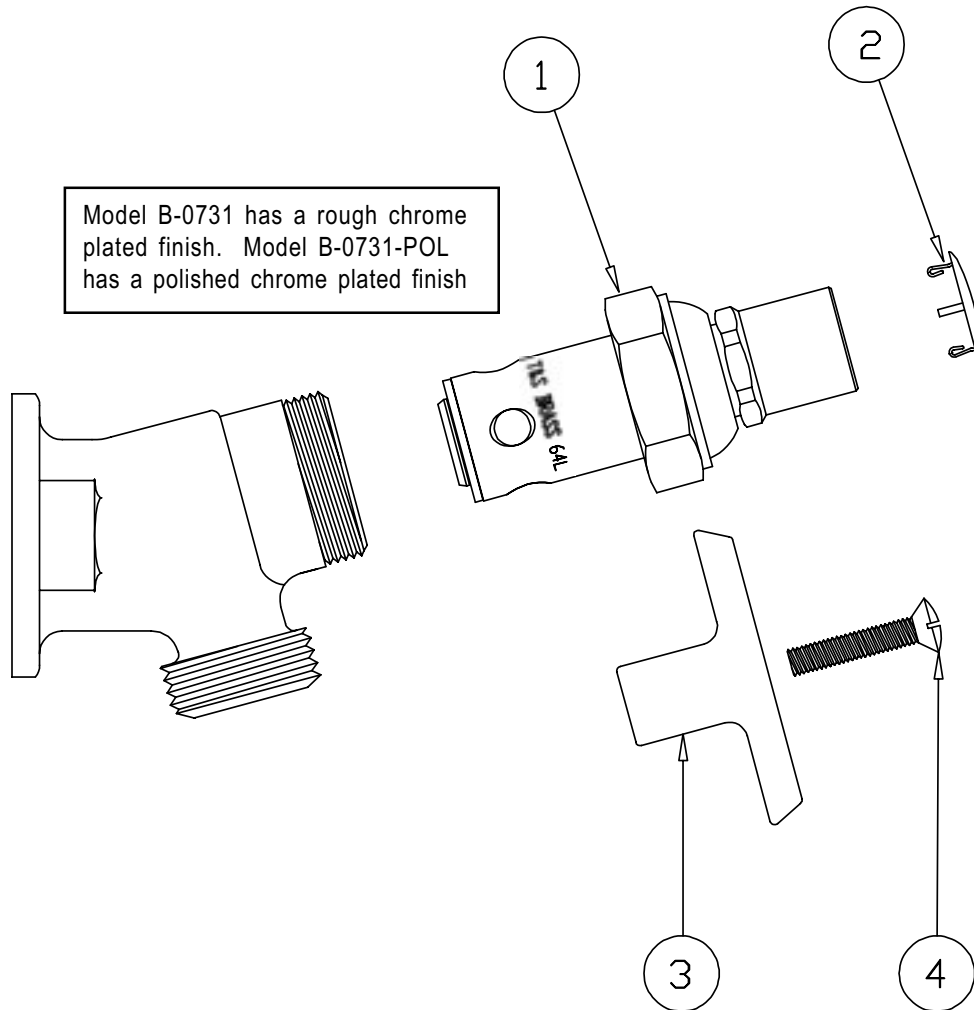

B-0731, B-0731-POL

Sill Faucet Assembly

1	Asm, Spindle	005990-40
2	Cap, Key Stop	001605-45
3	T' Hande, Key Stop	001802-45
4	Screw, Key Stop Handle	002432-45