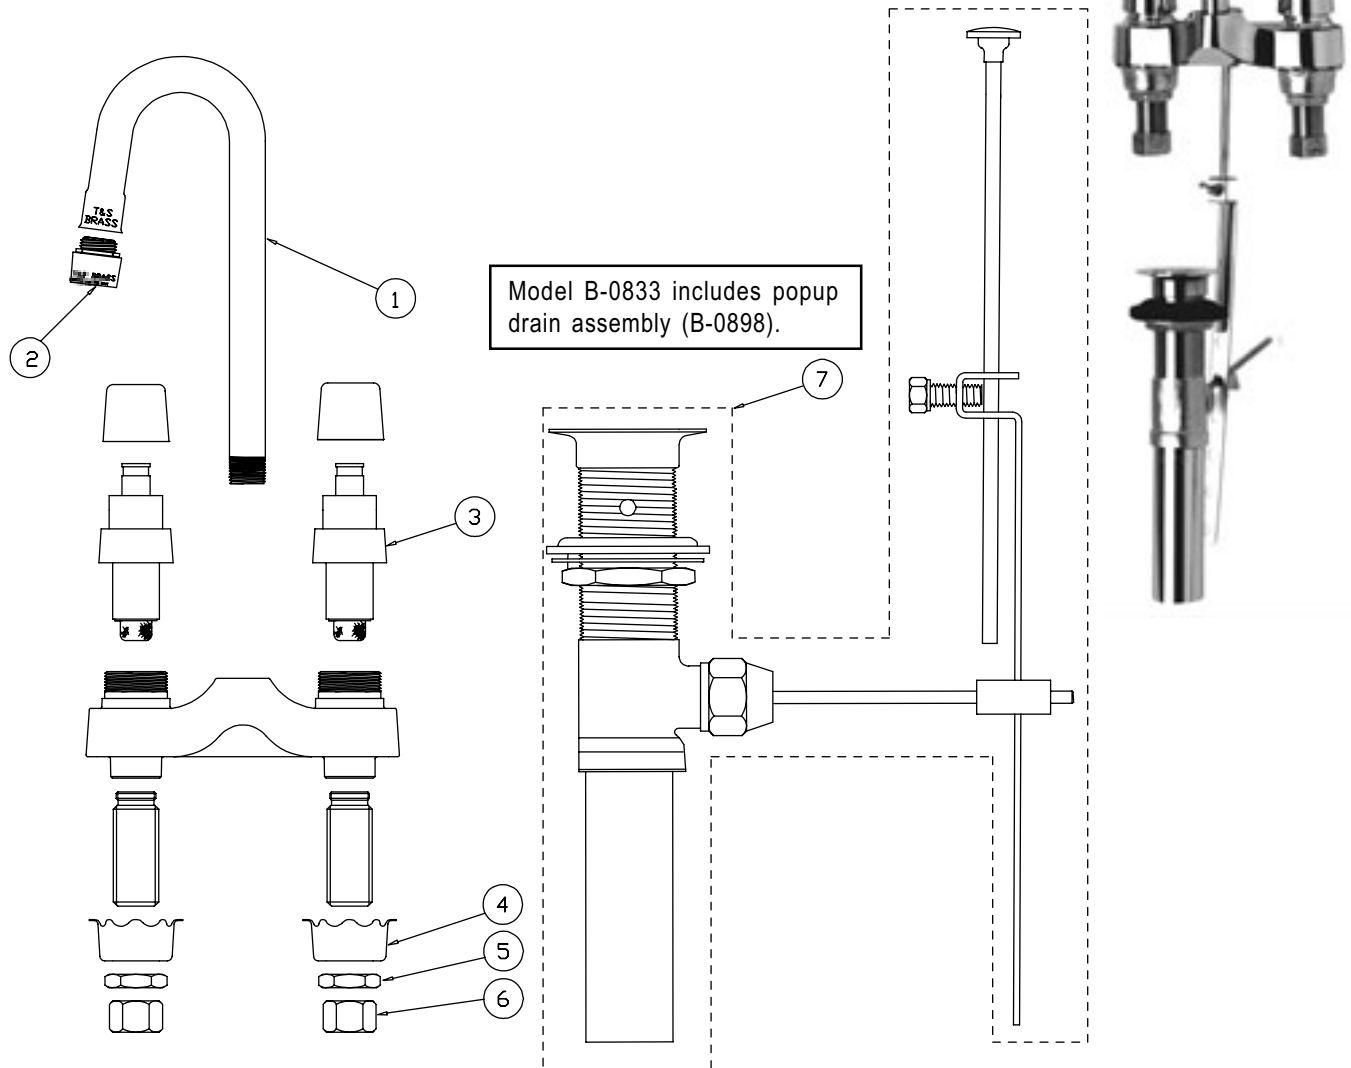

B-0831-01

Slow Self Closing Faucet Assembly

1	Screw, Handle	000925-45
2	Index, Snap-In, Blue/Cold	001686-45
	Index, Snap-In, Red/Hot	001194-45
3	Handle, Wrist Action, 4"	000078-40
4	Asm, Meter Cartridge, Wrist Action	012449-40
5	Washer, Rosette	001000-45
6	Locknut	002954-45
7	Nut, Coupling	000958-20
8	Aerator	B-0199-03

B-0833, B-0834

Slow Self Closing Faucet Assembly

1	Gooseneck	000393-40
2	Aerator	B-0199-02
3	Asm, Self-Closing, Meter Valve - Hot	002879-40
	Asm, Self-Closing, Meter Valve - Cold	002880-40
4	Washer, Rosette	001000-45
5	Locknut	002954-45
6	Nut, Coupling	000958-20
7	Asm, Popup Drain (B-0833)	B-0898

B-0840, B-0841

Model B-0840 includes aerator outlet (B-0199-02). Model B-0841 includes rosespray outlet (B-0103).

Basin Faucet Assembly

1	Washer	000999-45
2	Locknut	002954-45
3	Nut, Coupling	000958-20
4	Aerator (B-0840)	B-0199-02
5	Asm, Rosespray (B-0841)	B-0103
6	Asm, Spindle Eterna - Hot	005960-40
7	Handle, Alpine Lexan, Clear	001144-45
8	Index, Button, Cold	001327-40
9	Screw, Handle	000925-45