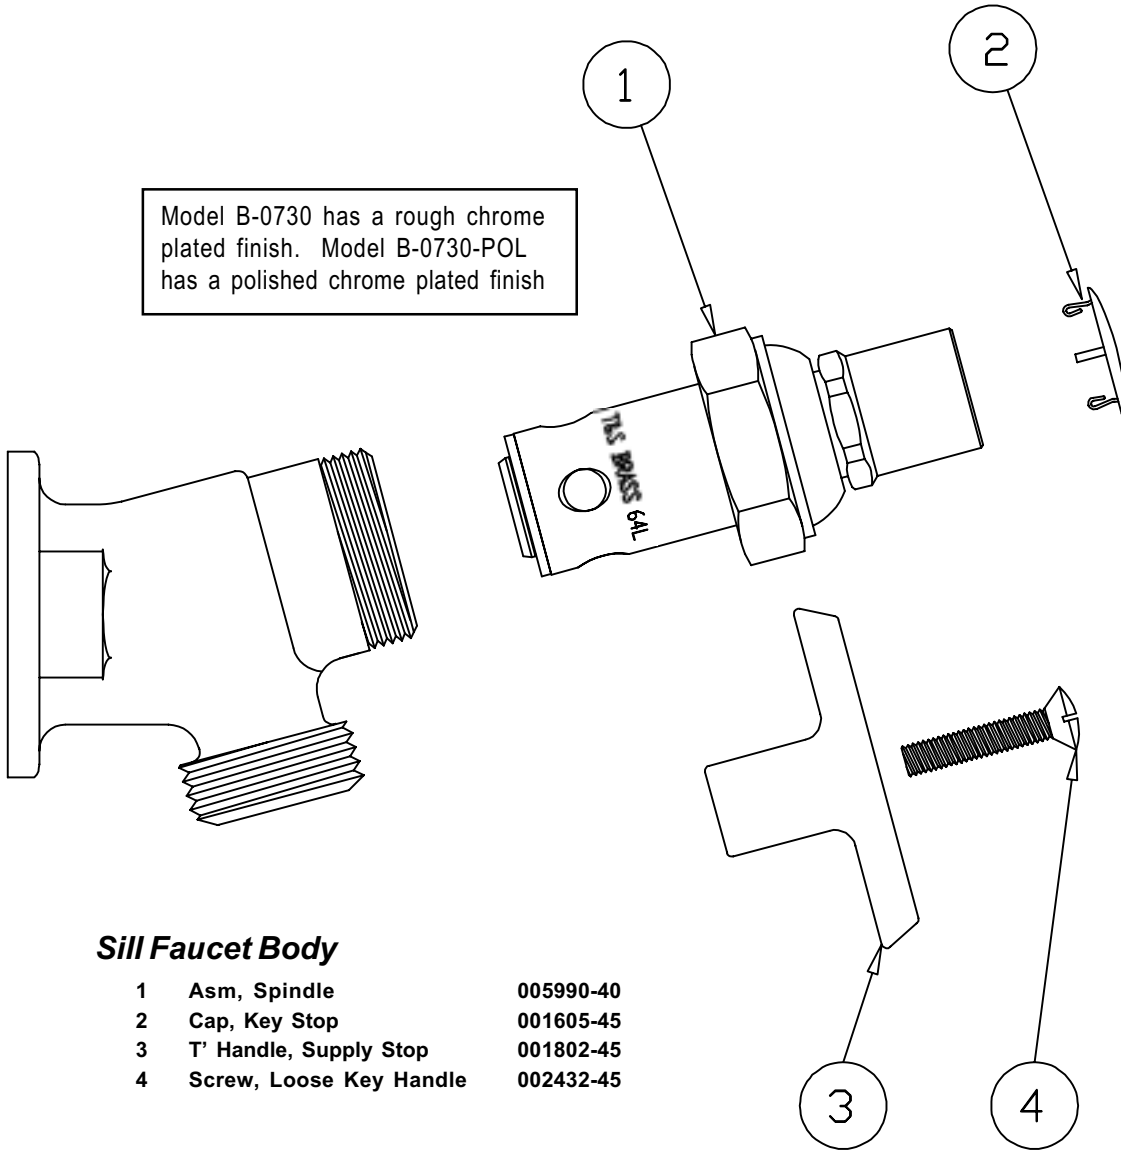

B-0720, B-0720-RGH

Model B-0720 has a polished chrome plated finish. Model B-0720-RGH has a rough chrome plated finish

Sill Faucet Assembly

1	Spout	001618-40
2	Cap, Key Stop	001605-45
3	Asm, Vacuum Breaker	B-0969
4	Nipple	002534-25
5	T' Handle for Supply Stop	001802-45
6	Screw, Supply Stop	002432-45

B-0730, B-0730-POL

Model B-0730 has a rough chrome plated finish. Model B-0730-POL has a polished chrome plated finish

Sill Faucet Body

- | | | |
|---|-------------------------|-----------|
| 1 | Asm, Spindle | 005990-40 |
| 2 | Cap, Key Stop | 001605-45 |
| 3 | T' Handle, Supply Stop | 001802-45 |
| 4 | Screw, Loose Key Handle | 002432-45 |

B-0731, B-0731-POL

Sill Faucet Assembly

1	Asm, Spindle	005990-40
2	Cap, Key Stop	001605-45
3	T' Hande, Key Stop	001802-45
4	Screw, Key Stop Handle	002432-45

B-0736, B-0736-POL

Model B-0736 has a rough chrome plated finish. Model B-0736-POL has a polished chrome plated finish