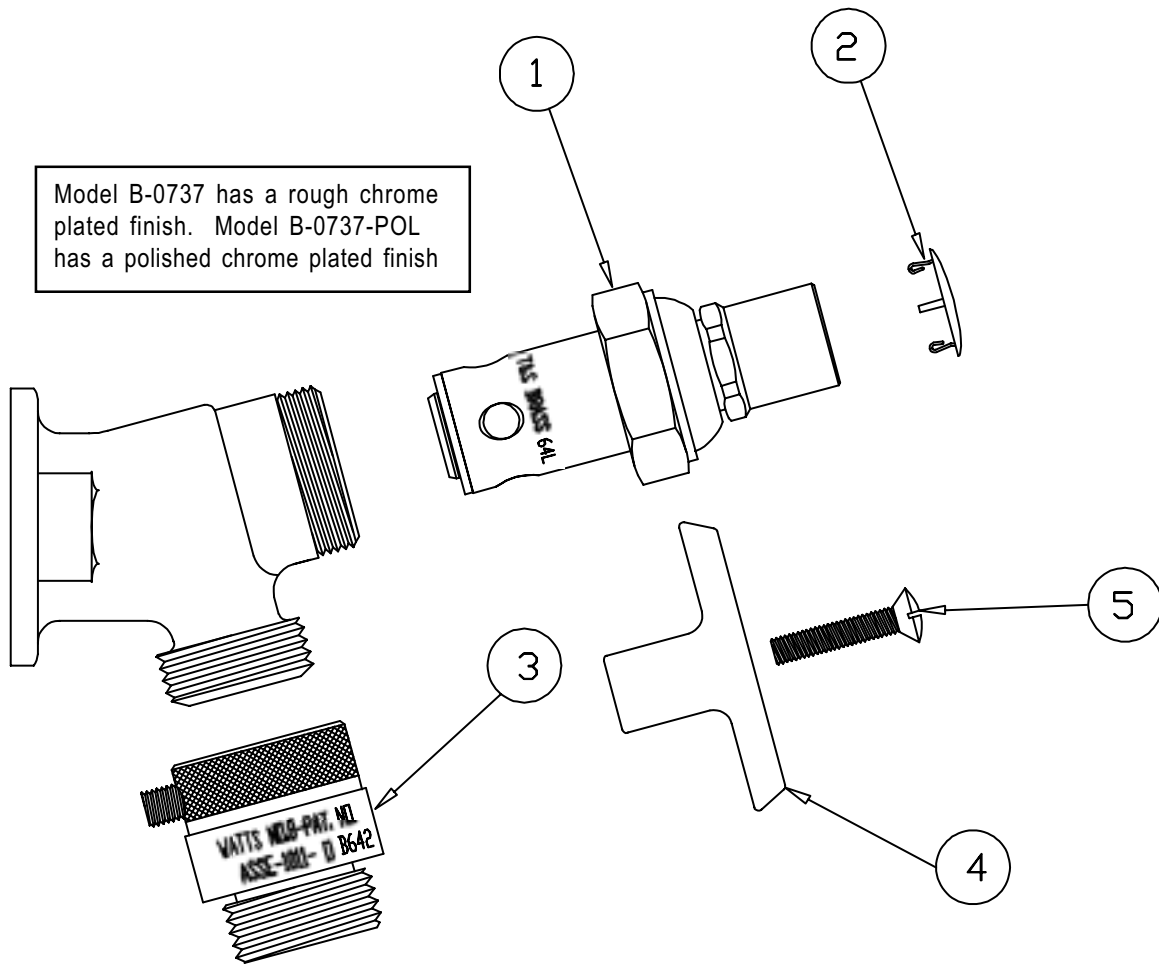

B-0737, B-0737-POL

Sill Faucet Assembly

1	Asm, Spindle	005990-40
2	Cap, Key Stop	001605-45
3	Flo Preventer	B-0972
4	T' Handle, Key Stop	001802-45
5	Screw, Key Stop Handle	002432-45