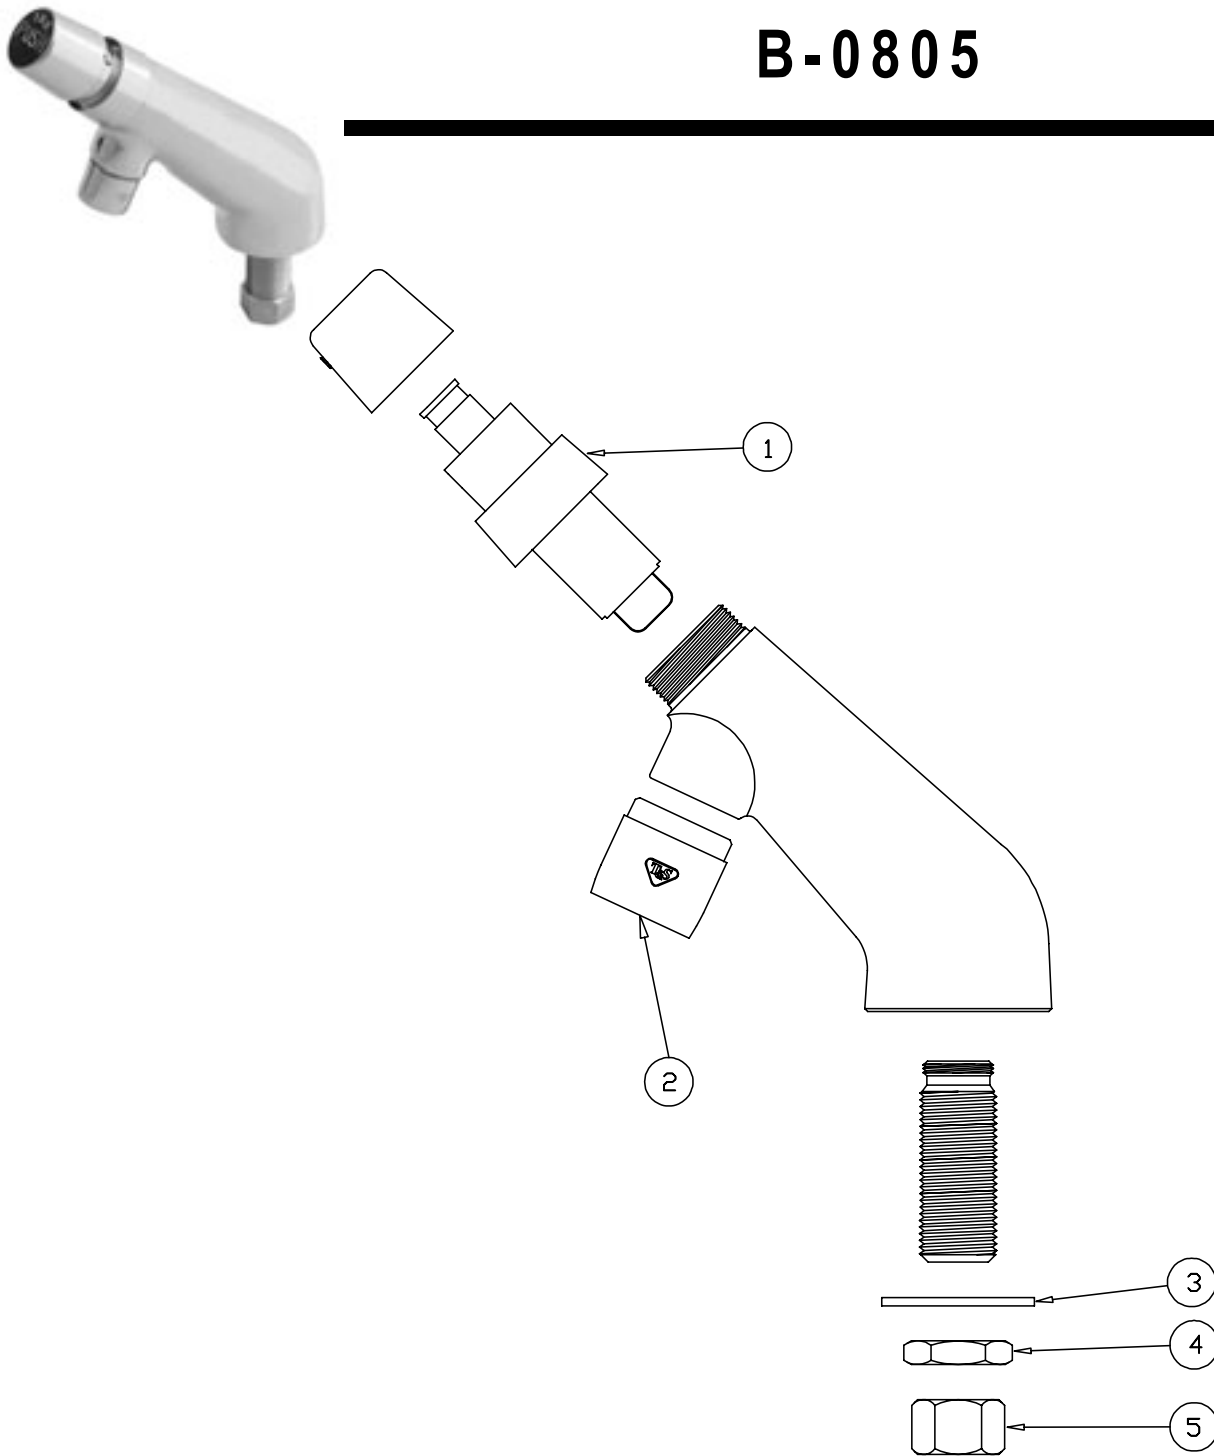

B-0805

Slow Self-Closing Faucet Assembly

1	Asm, Slow Self-Closing, Meter Valve, Bla	002874-40
2	Aerator	B-0199-02
3	Washer	000999-45
4	Locknut	002954-45
5	Nut, Coupling	000958-20