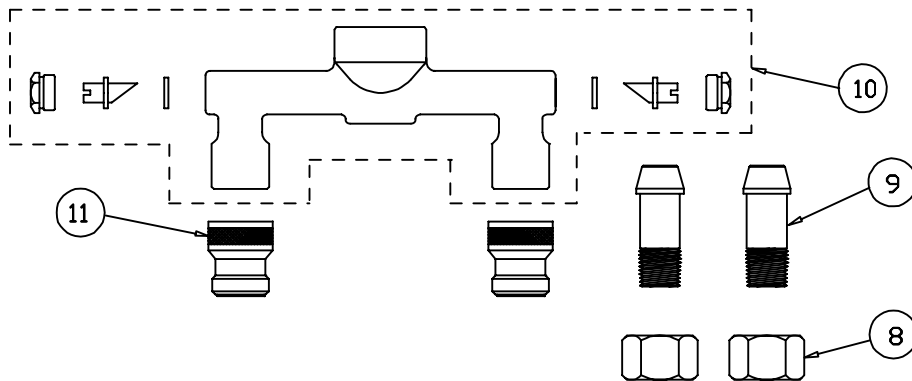

B-0840, B-0841

Model B-0840 includes aerator outlet (B-0199-02). Model B-0841 includes rosespray outlet (B-0103).

Basin Faucet Assembly

1	Washer	000999-45
2	Locknut	002954-45
3	Nut, Coupling	000958-20
4	Aerator (B-0840)	B-0199-02
5	Asm, Rosespray (B-0841)	B-0103
6	Asm, Spindle Eterna - Hot	005960-40
7	Handle, Alpine Lexan, Clear	001144-45
8	Index, Button, Cold	001327-40
9	Screw, Handle	000925-45

B-0842

Basin Faucet Assembly with Spreader Unit

- | | | |
|----|----------------------------------|-----------|
| 1 | Screw, Handle | 000925-45 |
| 2 | Index, Snap-In, Dark Blue | 001196-45 |
| 3 | Handle, Wrist Action, 4" | 000078-45 |
| 4 | Asm, Spindle Eterna BWH | 006010-40 |
| 5 | Aerator | B-0199-02 |
| 6 | Washer | 000999-45 |
| 7 | Locknut | 002954-45 |
| 8 | Nut, Coupling | 000958-20 |
| 9 | Tailpiece | 001592-20 |
| 10 | Asm, Spreader Unit | 002899-40 |
| 11 | Adapter, 1/2" Female x 1/2" Male | 010321-45 |