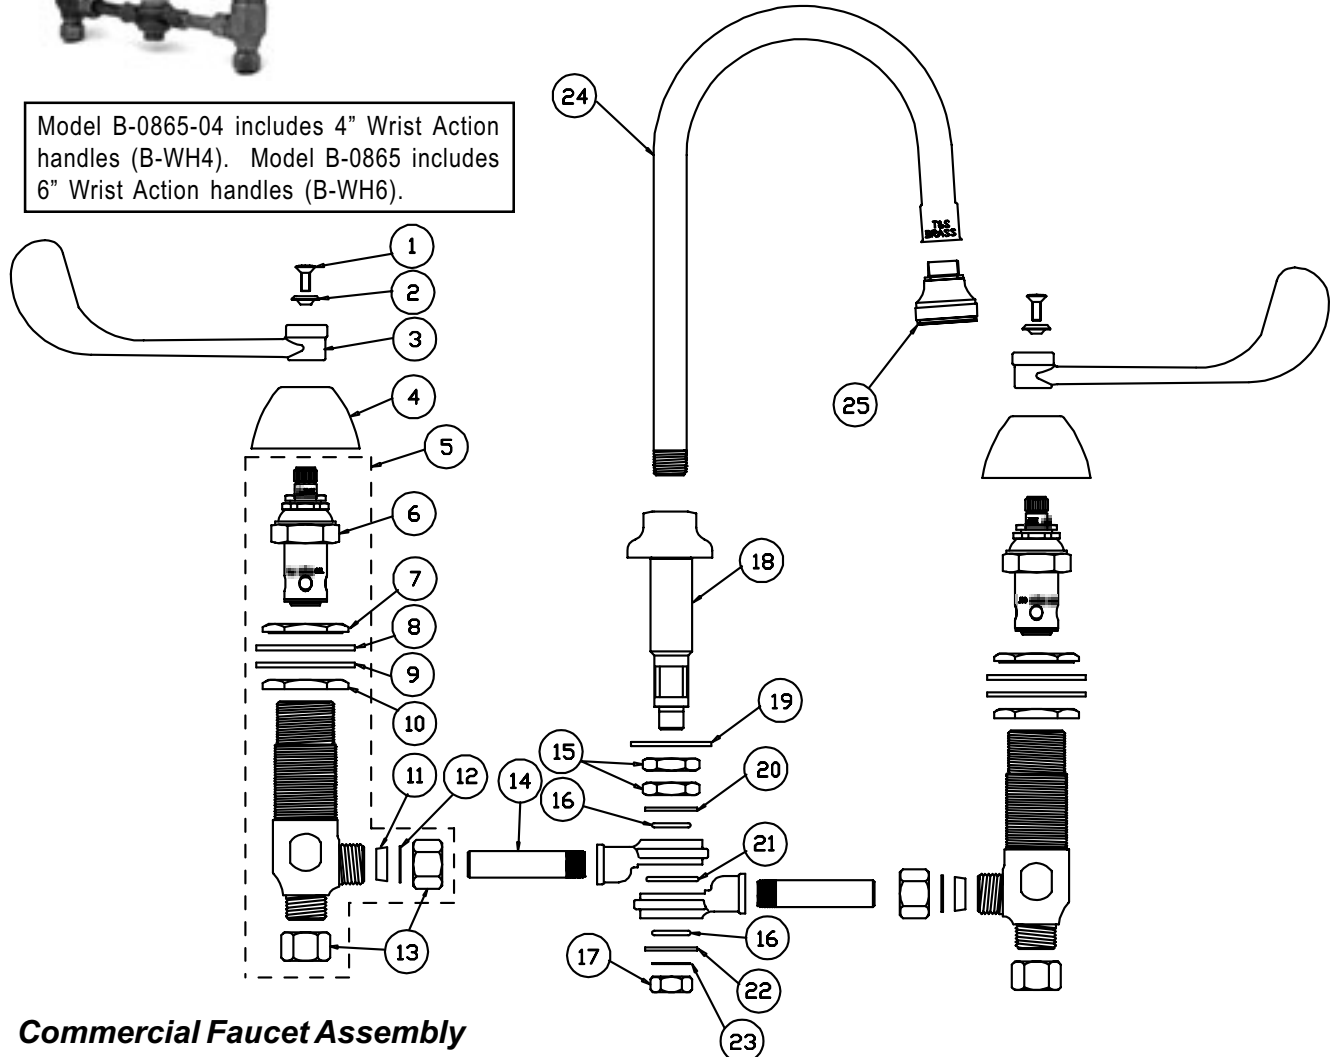

B-0840, B-0841

Model B-0840 includes aerator outlet (B-0199-02). Model B-0841 includes rosespray outlet (B-0103).

Basin Faucet Assembly

1	Washer	000999-45
2	Locknut	002954-45
3	Nut, Coupling	000958-20
4	Aerator (B-0840)	B-0199-02
5	Asm, Rosespray (B-0841)	B-0103
6	Asm, Spindle Eterna - Hot	005960-40
7	Handle, Alpine Lexan, Clear	001144-45
8	Index, Button, Cold	001327-40
9	Screw, Handle	000925-45

B-0842

Basin Faucet Assembly with Spreader Unit

- | | | |
|----|----------------------------------|-----------|
| 1 | Screw, Handle | 000925-45 |
| 2 | Index, Snap-In, Dark Blue | 001196-45 |
| 3 | Handle, Wrist Action, 4" | 000078-45 |
| 4 | Asm, Spindle Eterna BWH | 006010-40 |
| 5 | Aerator | B-0199-02 |
| 6 | Washer | 000999-45 |
| 7 | Locknut | 002954-45 |
| 8 | Nut, Coupling | 000958-20 |
| 9 | Tailpiece | 001592-20 |
| 10 | Asm, Spreader Unit | 002899-40 |
| 11 | Adapter, 1/2" Female x 1/2" Male | 010321-45 |

B-0865, B-0865-04

Model B-0865-04 includes 4" Wrist Action handles (B-WH4). Model B-0865 includes 6" Wrist Action handles (B-WH6).

Commercial Faucet Assembly

1	Screw, Handle	000925-45	12	Washer	000981-45
2	Index, Snap-In, Blue/Cold	001686-45	13	Nut, Coupling	000958-20
	Index, Snap-In, Red/Hot	001194-45	14	Nipple	000342-20
3	Handle, Wrist Action, 6" (B-0865)	B-WH6	15	Locknut	002954-45
	Handle, Wrist Action, 4" (B-0865-04)	B-WH4	16	O-Ring, Knuckle Joint	001060-45
4	Escutcheon	001257-40	17	Locknut, Yoke	000956-45
5	Asm, Side Body - Cold	161A	18	Center Body	000136-40
	Asm, Side Body - Hot	162A	19	Washer	000999-45
6	Asm, Spindle, Eterna - RH/Cold	006478-40	20	Washer, Swivel Yoke, Top	000994-45
	Asm, Spindle, Eterna - LH/Hot	006477-40	21	O-Ring, Swivel Yoke, Center	001068-45
7	Locknut, Body Top	000959-20	22	Washer, Swivel Yoke, Bottom	000993-45
8	Washer, Body	002290-45	23	Washer, Yoke Star	000982-45
9	Washer, Nipple	001006-45	24	Asm, Nozzle Gooseneck	120X
10	Locknut, Body Bottom	000960-20	25	Asm, Spray Head, Rosespray	B-0103
11	Washer, Beveled	001091-45			