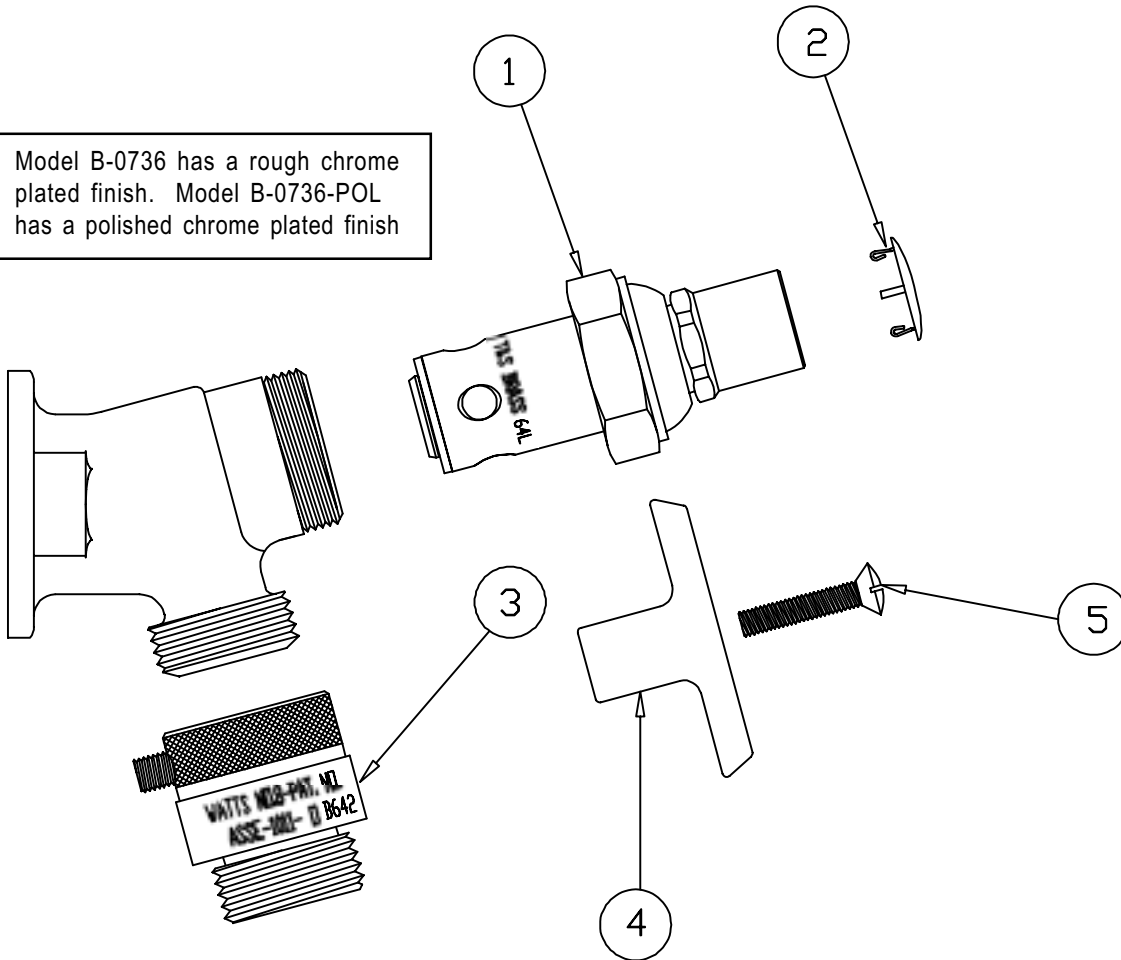

B-0720, B-0720-RGH

Model B-0720 has a polished chrome plated finish. Model B-0720-RGH has a rough chrome plated finish

Sill Faucet Assembly

1	Spout	001618-40
2	Cap, Key Stop	001605-45
3	Asm, Vacuum Breaker	B-0969
4	Nipple	002534-25
5	T' Handle for Supply Stop	001802-45
6	Screw, Supply Stop	002432-45

B-0730, B-0730-POL

Model B-0730 has a rough chrome plated finish. Model B-0730-POL has a polished chrome plated finish

Sill Faucet Body

- | | | |
|---|-------------------------|-----------|
| 1 | Asm, Spindle | 005990-40 |
| 2 | Cap, Key Stop | 001605-45 |
| 3 | T' Handle, Supply Stop | 001802-45 |
| 4 | Screw, Loose Key Handle | 002432-45 |

B-0731, B-0731-POL

Sill Faucet Assembly

1	Asm, Spindle	005990-40
2	Cap, Key Stop	001605-45
3	T' Hande, Key Stop	001802-45
4	Screw, Key Stop Handle	002432-45

B-0736, B-0736-POL

Model B-0736 has a rough chrome plated finish. Model B-0736-POL has a polished chrome plated finish

Sill Faucet Assembly

1	Asm, Spindle	005990-40
2	Cap, Key Stop	001605-45
3	Flo Preventer	B-0972
4	T' Handle, Supply Stop	001802-45
5	Screw, Key Handle	002432-45

B-0737, B-0737-POL

Sill Faucet Assembly

1	Asm, Spindle	005990-40
2	Cap, Key Stop	001605-45
3	Flo Preventer	B-0972
4	T' Handle, Key Stop	001802-45
5	Screw, Key Stop Handle	002432-45