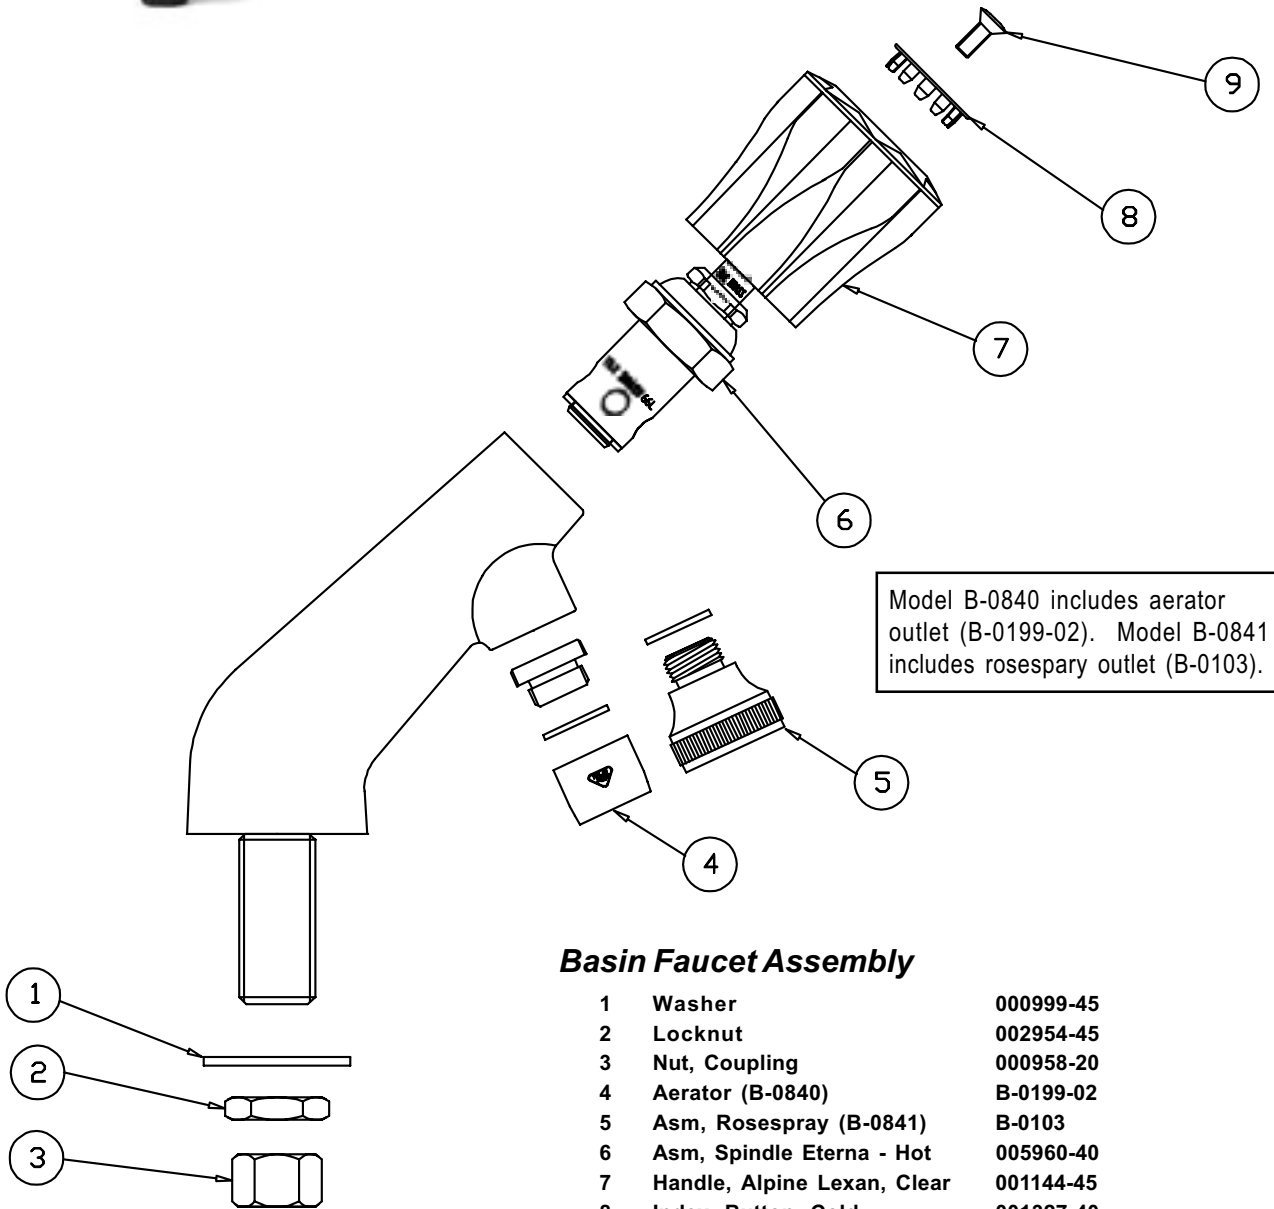

B-0831-01

Slow Self Closing Faucet Assembly

1	Screw, Handle	000925-45
2	Index, Snap-In, Blue/Cold	001686-45
	Index, Snap-In, Red/Hot	001194-45
3	Handle, Wrist Action, 4"	000078-40
4	Asm, Meter Cartridge, Wrist Action	012449-40
5	Washer, Rosette	001000-45
6	Locknut	002954-45
7	Nut, Coupling	000958-20
8	Aerator	B-0199-03

B-0833, B-0834

Slow Self Closing Faucet Assembly

1	Gooseneck	000393-40
2	Aerator	B-0199-02
3	Asm, Self-Closing, Meter Valve - Hot	002879-40
	Asm, Self-Closing, Meter Valve - Cold	002880-40
4	Washer, Rosette	001000-45
5	Locknut	002954-45
6	Nut, Coupling	000958-20
7	Asm, Popup Drain (B-0833)	B-0898

B-0840, B-0841

Model B-0840 includes aerator outlet (B-0199-02). Model B-0841 includes rosespray outlet (B-0103).

Basin Faucet Assembly

1	Washer	000999-45
2	Locknut	002954-45
3	Nut, Coupling	000958-20
4	Aerator (B-0840)	B-0199-02
5	Asm, Rosespray (B-0841)	B-0103
6	Asm, Spindle Eterna - Hot	005960-40
7	Handle, Alpine Lexan, Clear	001144-45
8	Index, Button, Cold	001327-40
9	Screw, Handle	000925-45