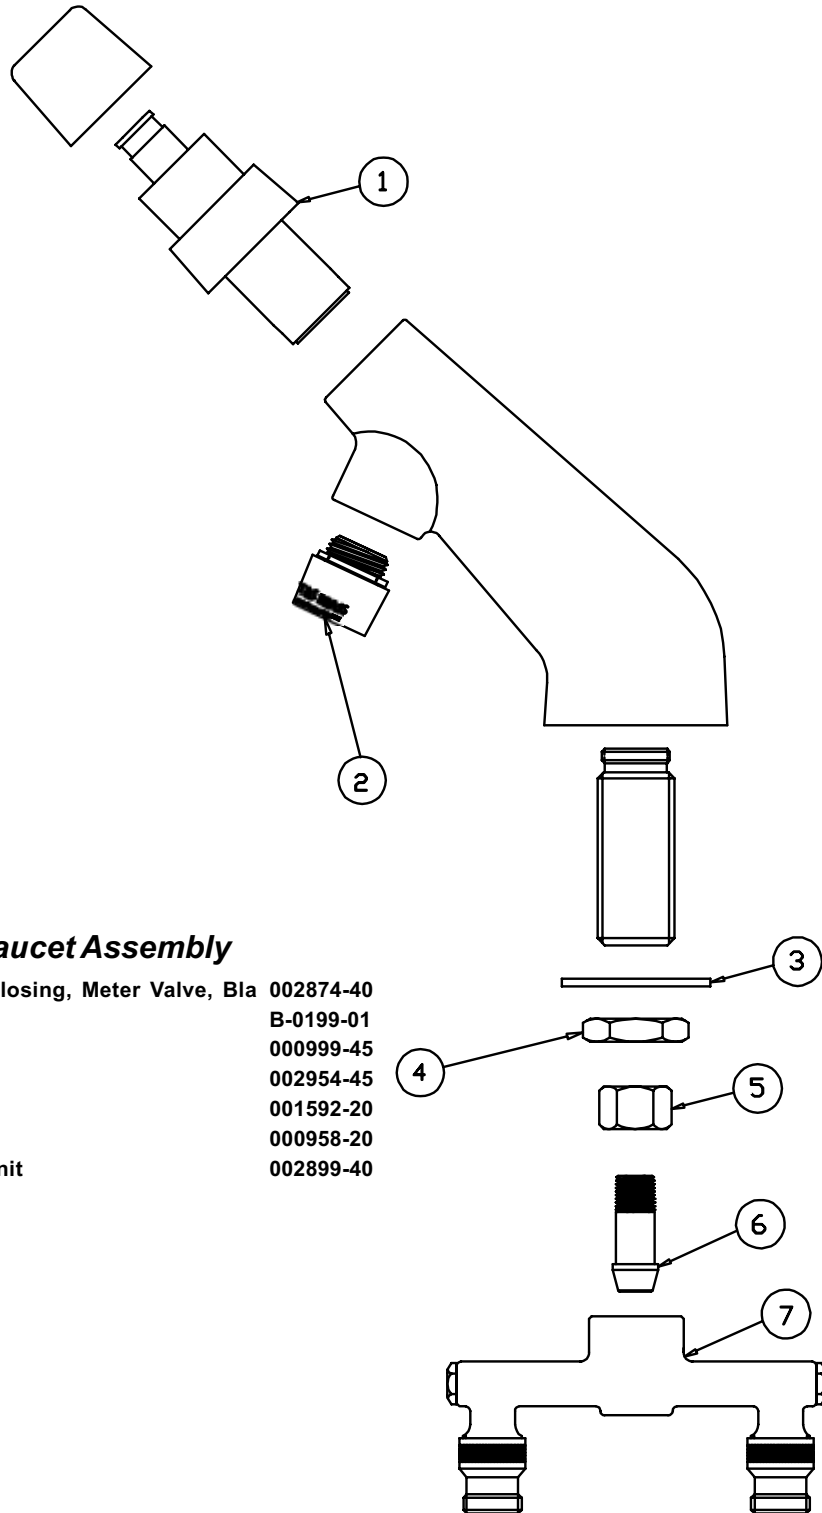

B-0730, B-0730-POL

Model B-0730 has a rough chrome plated finish. Model B-0730-POL has a polished chrome plated finish

Sill Faucet Body

- | | | |
|---|-------------------------|-----------|
| 1 | Asm, Spindle | 005990-40 |
| 2 | Cap, Key Stop | 001605-45 |
| 3 | T' Handle, Supply Stop | 001802-45 |
| 4 | Screw, Loose Key Handle | 002432-45 |

B-0805-VR

Faucet Assembly

- | | | |
|---|--|-----------|
| 1 | Asm, Self-Closing, Meter Valve, Blank002874-40 | |
| 2 | Aerator | B-0199-02 |
| 3 | Locknut | 002954-45 |
| 4 | Washer | 000999-45 |
| 5 | Nut, Coupling | 000958-20 |

B-0806

Slow Self-Closing Faucet Assembly

- | | | |
|---|---|-----------|
| 1 | Asm, Self-Closing, Meter Valve, Blank 002874-40 | |
| 2 | Asm, Spray Head | B-0103 |
| 3 | Washer | 000999-45 |
| 4 | Locknut | 002954-45 |
| 5 | Nut, Coupling | 000958-20 |

B-0807

Self-Closing Faucet Assembly

- | | | |
|---|-------------------------------------|-----------|
| 1 | Asm, Self-Closing, Meter Valve, Bla | 002874-40 |
| 2 | Aerator | B-0199-01 |
| 3 | Washer | 000999-45 |
| 4 | Locknut | 002954-45 |
| 5 | Tailpiece | 001592-20 |
| 6 | Nut | 000958-20 |
| 7 | Spreader Unit | 002899-40 |