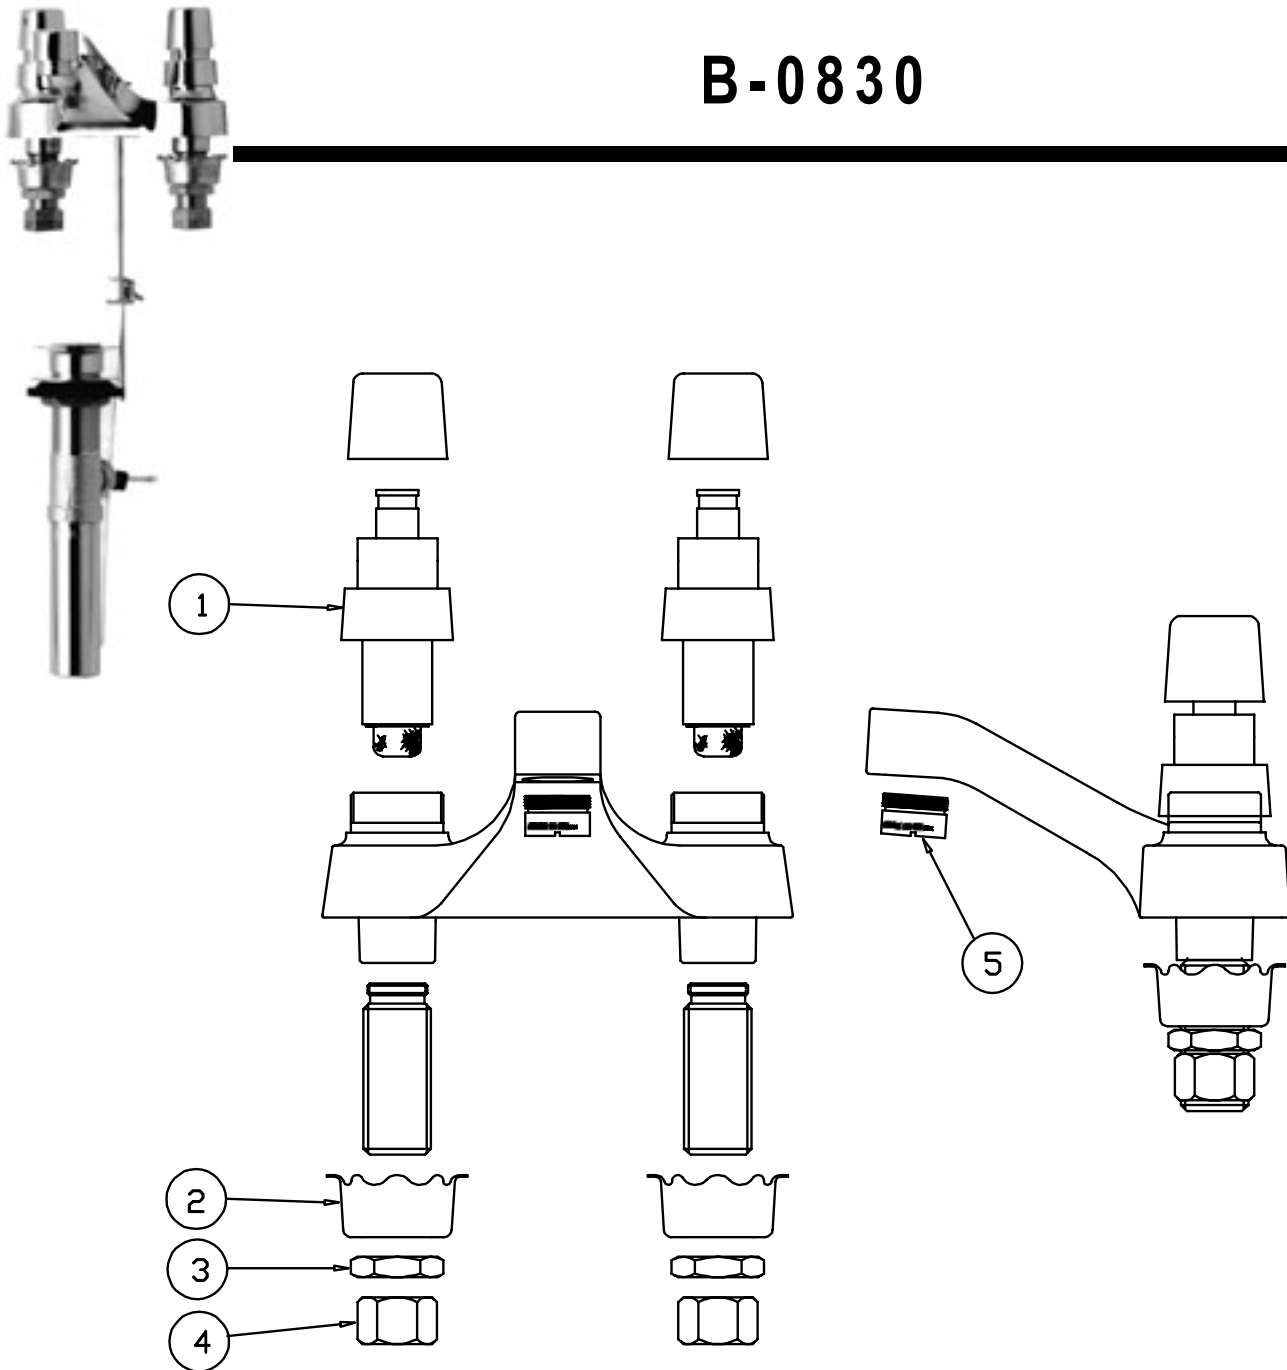

B-0730, B-0730-POL

Model B-0730 has a rough chrome plated finish. Model B-0730-POL has a polished chrome plated finish

Sill Faucet Body

- | | | |
|---|-------------------------|-----------|
| 1 | Asm, Spindle | 005990-40 |
| 2 | Cap, Key Stop | 001605-45 |
| 3 | T' Handle, Supply Stop | 001802-45 |
| 4 | Screw, Loose Key Handle | 002432-45 |

B-0807

Self-Closing Faucet Assembly

- | | | |
|---|-------------------------------------|-----------|
| 1 | Asm, Self-Closing, Meter Valve, Bla | 002874-40 |
| 2 | Aerator | B-0199-01 |
| 3 | Washer | 000999-45 |
| 4 | Locknut | 002954-45 |
| 5 | Tailpiece | 001592-20 |
| 6 | Nut | 000958-20 |
| 7 | Spreader Unit | 002899-40 |

B-0830

Slow Self Closing Faucet Assembly

- | | | |
|---|---|-----------|
| 1 | Asm, Slow Self-Closing, Meter Valve - H 002879-40 | |
| | Asm, Slow Self-Closing, Meter Valve - C 002880-40 | |
| 2 | Washer, Rosette | 001000-45 |
| 3 | Locknut | 000958-20 |
| 4 | Nut, Coupling | 002954-45 |
| 5 | Aerator | B-0199-03 |