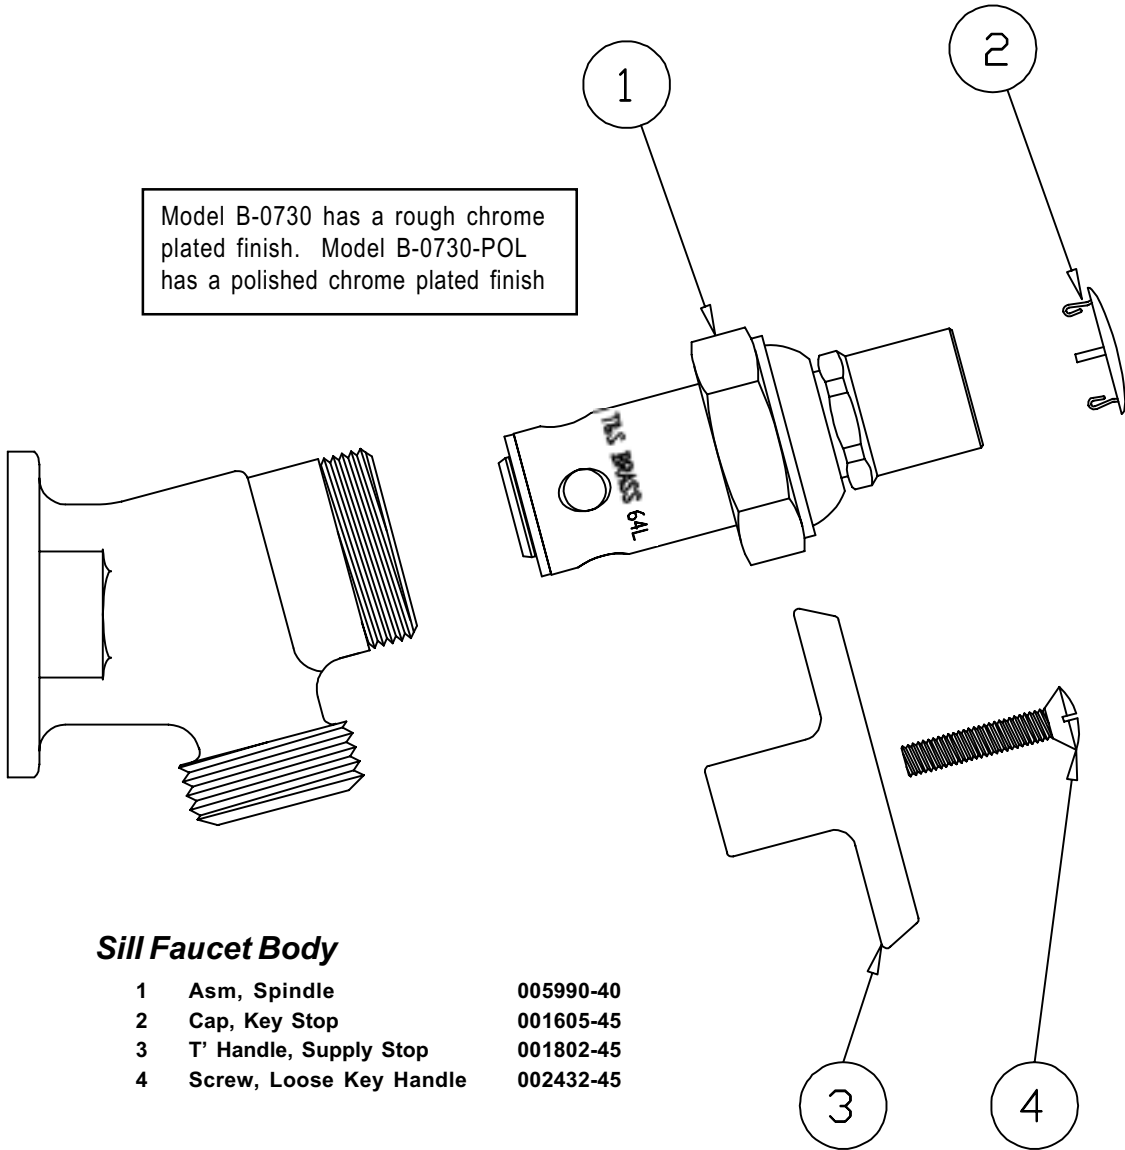

B-0730, B-0730-POL

Model B-0730 has a rough chrome plated finish. Model B-0730-POL has a polished chrome plated finish

Sill Faucet Body

- | | | |
|---|-------------------------|-----------|
| 1 | Asm, Spindle | 005990-40 |
| 2 | Cap, Key Stop | 001605-45 |
| 3 | T' Handle, Supply Stop | 001802-45 |
| 4 | Screw, Loose Key Handle | 002432-45 |