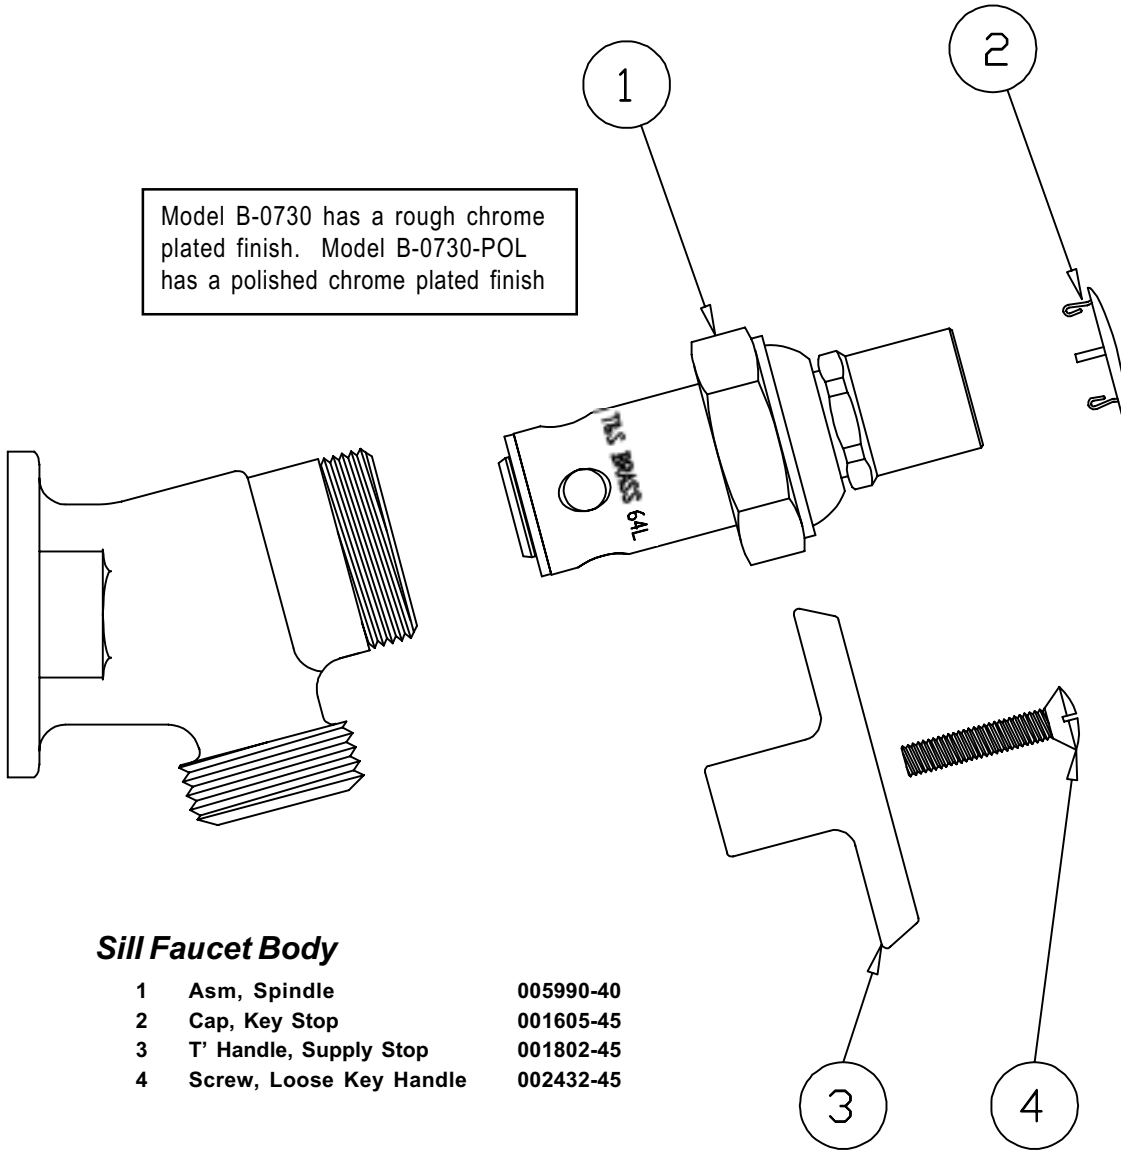

B-0730, B-0730-POL

Model B-0730 has a rough chrome plated finish. Model B-0730-POL has a polished chrome plated finish

Sill Faucet Body

- | | | |
|---|-------------------------|-----------|
| 1 | Asm, Spindle | 005990-40 |
| 2 | Cap, Key Stop | 001605-45 |
| 3 | T' Handle, Supply Stop | 001802-45 |
| 4 | Screw, Loose Key Handle | 002432-45 |