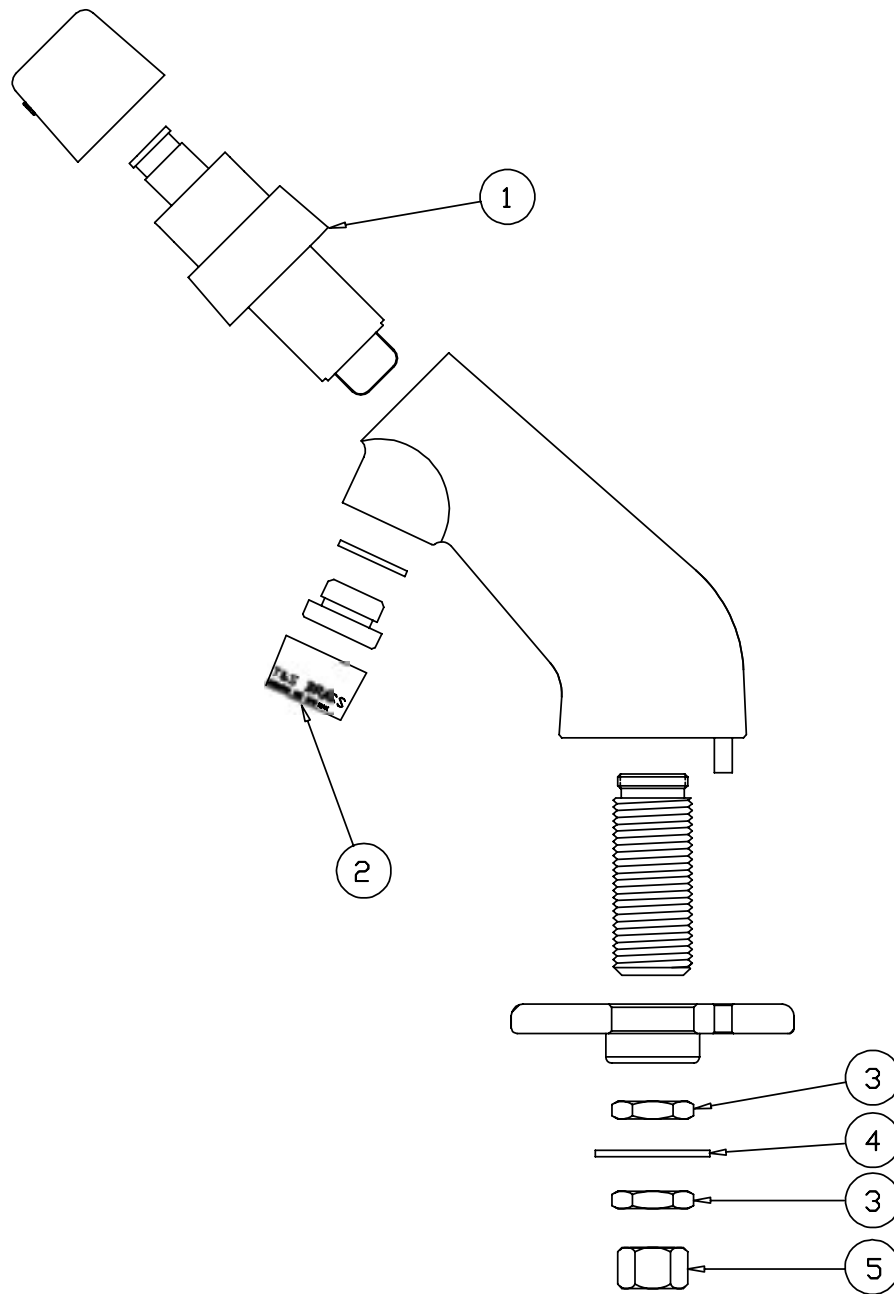

B-0805-VR

Faucet Assembly

- | | | |
|---|---------------------------------------|-----------|
| 1 | Asm, Self-Closing, Meter Valve, Blank | 002874-40 |
| 2 | Aerator | B-0199-02 |
| 3 | Locknut | 002954-45 |
| 4 | Washer | 000999-45 |
| 5 | Nut, Coupling | 000958-20 |