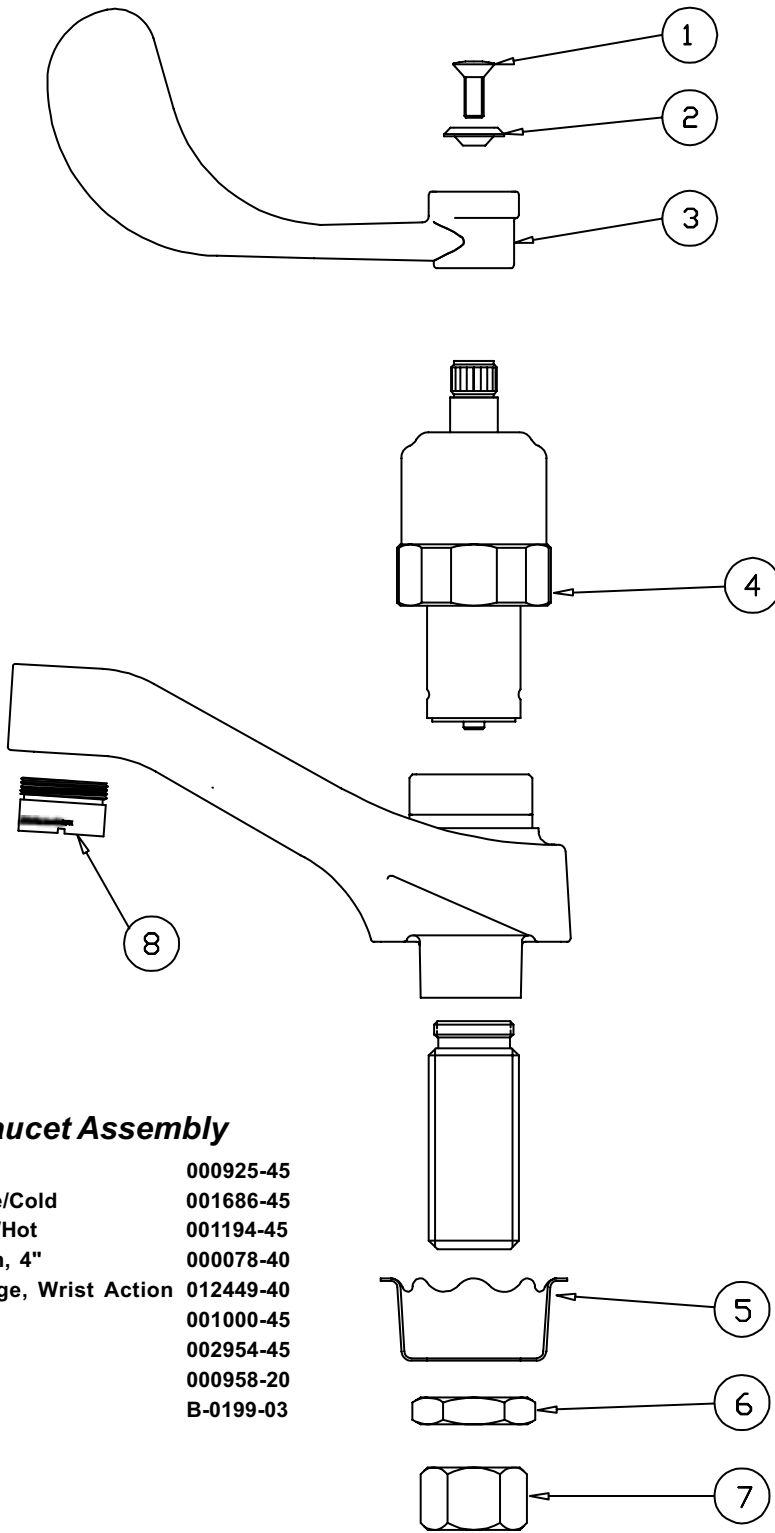

B-0831-01

Slow Self Closing Faucet Assembly

1	Screw, Handle	000925-45
2	Index, Snap-In, Blue/Cold	001686-45
	Index, Snap-In, Red/Hot	001194-45
3	Handle, Wrist Action, 4"	000078-40
4	Asm, Meter Cartridge, Wrist Action	012449-40
5	Washer, Rosette	001000-45
6	Locknut	002954-45
7	Nut, Coupling	000958-20
8	Aerator	B-0199-03