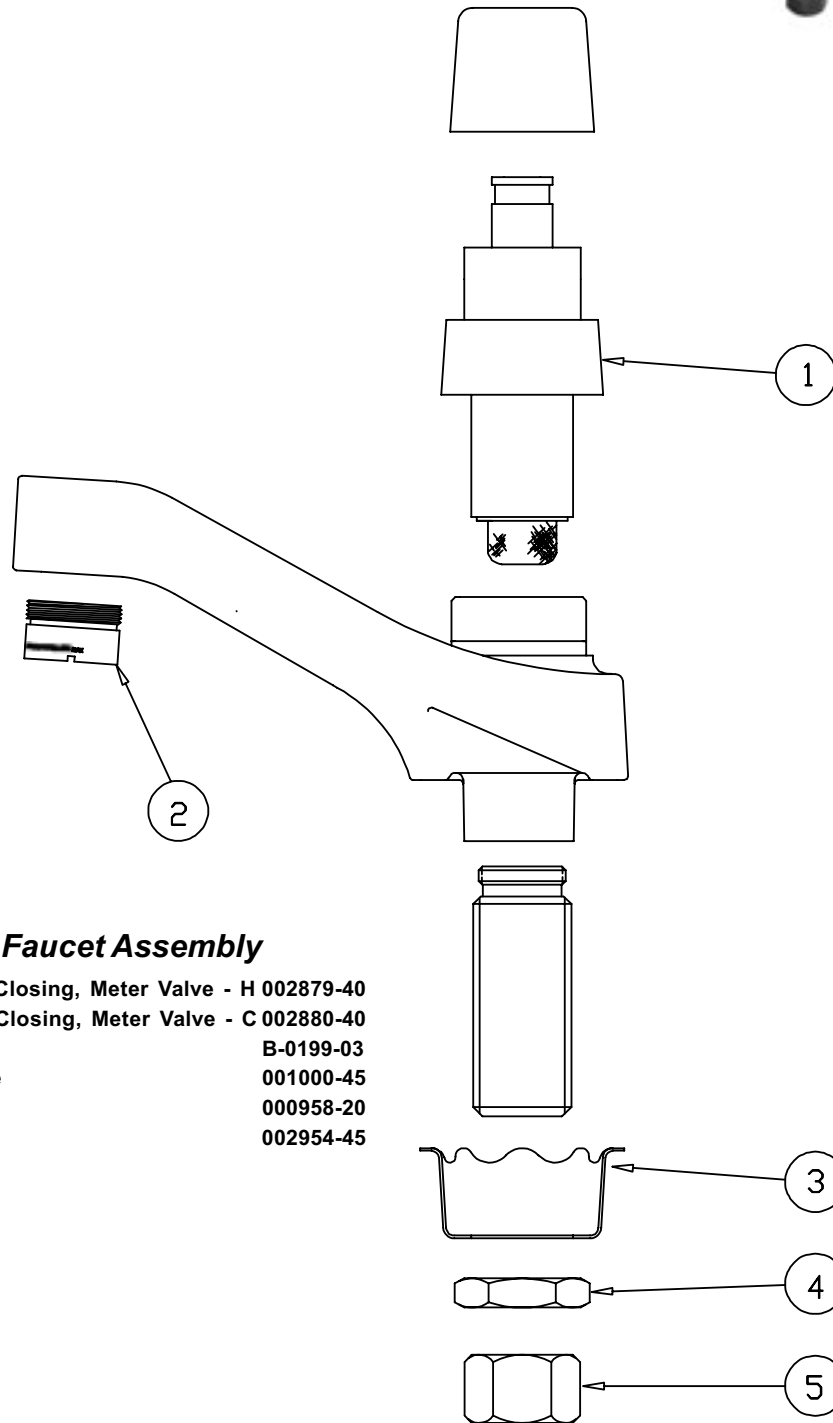

# B-0831

## ***Slow Self Closing Faucet Assembly***

- |   |   |           |
|---|---|-----------|
| 1 | Asm, Self Slow-Closing, Meter Valve - H 002879-40 |           |
|   | Asm, Self Slow-Closing, Meter Valve - C 002880-40 |           |
| 2 | Aerator   | B-0199-03 |
| 3 | Washer, Rosette                                   | 001000-45 |
| 4 | Locknut   | 000958-20 |
| 5 | Nut, Coupling                                     | 002954-45 |