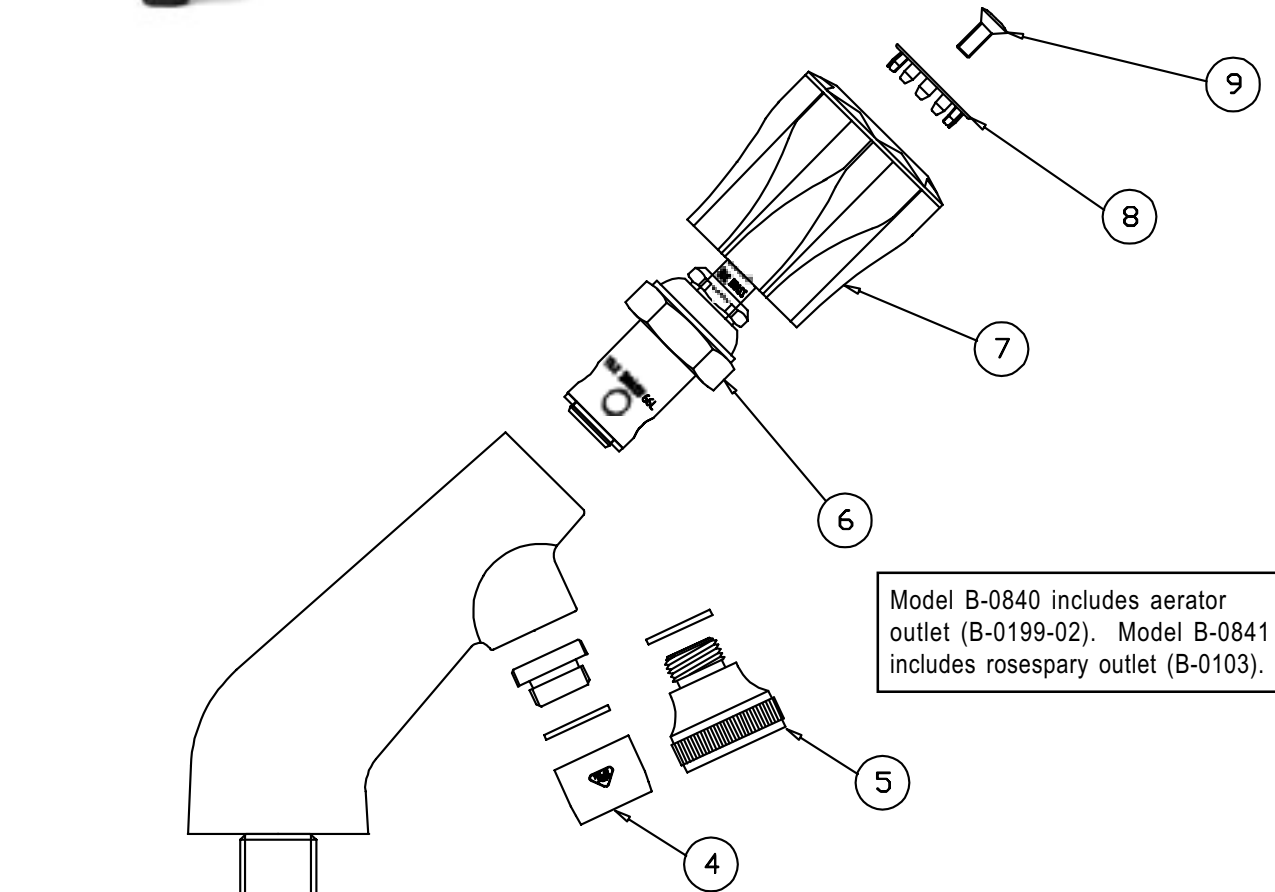

B-0840, B-0841

Model B-0840 includes aerator outlet (B-0199-02). Model B-0841 includes rosespray outlet (B-0103).

Basin Faucet Assembly

1	Washer	000999-45
2	Locknut	002954-45
3	Nut, Coupling	000958-20
4	Aerator (B-0840)	B-0199-02
5	Asm, Rosespray (B-0841)	B-0103
6	Asm, Spindle Eterna - Hot	005960-40
7	Handle, Alpine Lexan, Clear	001144-45
8	Index, Button, Cold	001327-40
9	Screw, Handle	000925-45