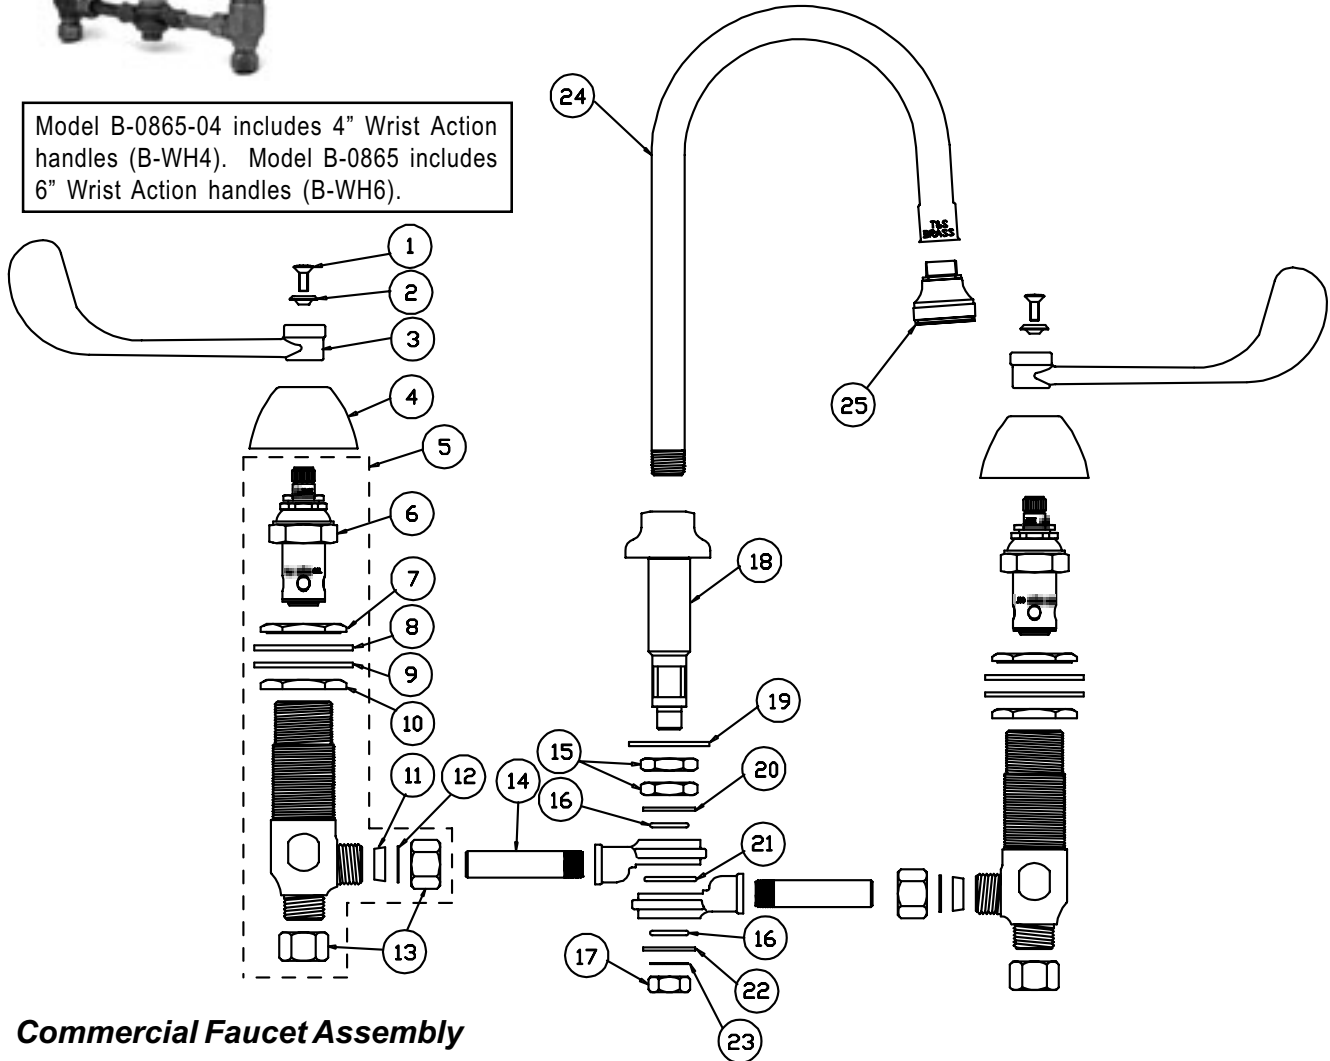

B-0865, B-0865-04

Model B-0865-04 includes 4" Wrist Action handles (B-WH4). Model B-0865 includes 6" Wrist Action handles (B-WH6).

Commercial Faucet Assembly

1	Screw, Handle	000925-45	12	Washer	000981-45
2	Index, Snap-In, Blue/Cold	001686-45	13	Nut, Coupling	000958-20
	Index, Snap-In, Red/Hot	001194-45	14	Nipple	000342-20
3	Handle, Wrist Action, 6" (B-0865)	B-WH6	15	Locknut	002954-45
	Handle, Wrist Action, 4" (B-0865-04)	B-WH4	16	O-Ring, Knuckle Joint	001060-45
4	Escutcheon	001257-40	17	Locknut, Yoke	000956-45
5	Asm, Side Body - Cold	161A	18	Center Body	000136-40
	Asm, Side Body - Hot	162A	19	Washer	000999-45
6	Asm, Spindle, Eterna - RH/Cold	006478-40	20	Washer, Swivel Yoke, Top	000994-45
	Asm, Spindle, Eterna - LH/Hot	006477-40	21	O-Ring, Swivel Yoke, Center	001068-45
7	Locknut, Body Top	000959-20	22	Washer, Swivel Yoke, Bottom	000993-45
8	Washer, Body	002290-45	23	Washer, Yoke Star	000982-45
9	Washer, Nipple	001006-45	24	Asm, Nozzle Gooseneck	120X
10	Locknut, Body Bottom	000960-20	25	Asm, Spray Head, Rosespray	B-0103
11	Washer, Beveled	001091-45			