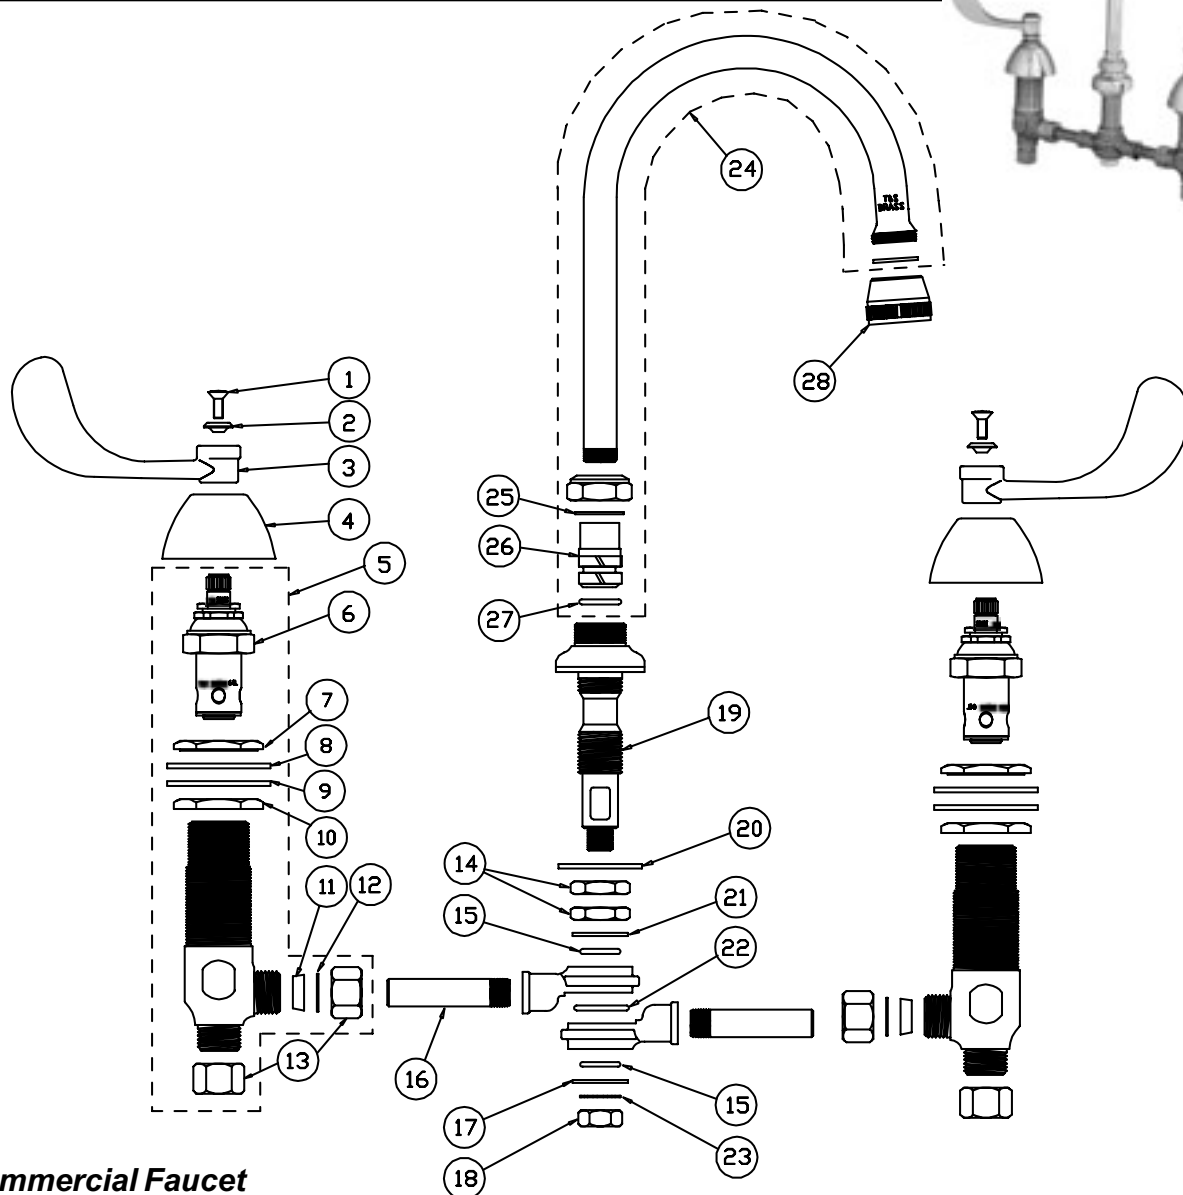

# B-0866-04

## Commercial Faucet

1	Screw, Handle	000925-45	14	Locknut	002954-45
2	Index, Snap-In, Blue/Cold	001686-45	15	O-Ring, Knuckle Joint	001060-45
	Index, Snap-In, Red/Hot	001194-45	16	Nipple	000342-20
3	Handle, Wrist Action 4"	B-WH4	17	Washer, Swivel Yoke, Bottom	000993-45
4	Escutcheon	001257-40	18	Locknut, Swivel Yoke	000956-40
5	Asm, Side Body - Cold	161A	19	Center Body	000137-40
	Asm, Side Body - Hot	162A	20	Washer	000999-45
6	Asm, Spindle Eterna - Cold	006477-40	21	Washer, Swivel Yoke, Top	000994-45
	Asm, Spindle Eterna - Hot	006478-40	22	O-Ring, Swivel Yoke, Center	001068-45
7	Locknut, Body Top	000959-20	23	Washer, Yoke Star	000982-45
8	Washer, Body	002290-45	24	Asm, Gooseneck, Swivel	133X
9	Washer, Nipple	001006-45	25	Washer	009538-45
10	Locknut, Body Bottom	000960-20	26	Sleeve	011429-45
11	Washer, Beveled	001091-45	27	O-Ring	001074-45
12	Washer	000981-45	28	Asm, Spray Head, Rosespray	B-0103
13	Nut, Coupling	000958-20			