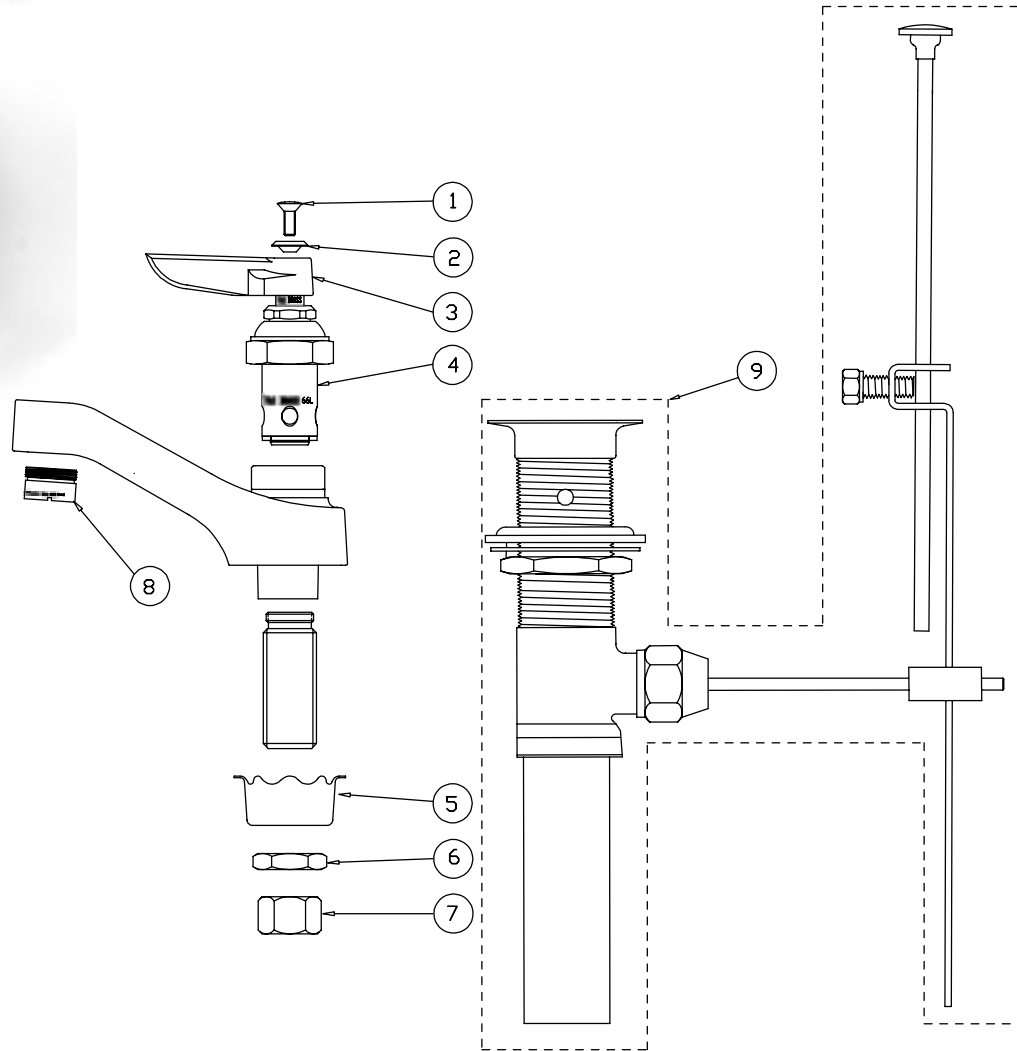

B-0870

Faucet Assembly with Pop-Up Drain

1	Screw, Lever Handle	000922-45	5	Washer, Rosette	001000-45
2	Index, Button, Blue/Cold	001660-45	6	Locknut	002954-45
	Index, Button, Red/Hot	001661-45	7	Nut, Coupling	000958-20
3	Asm, Spindle Eterna - LH/Cold	005959-40	8	Aerator	B-0199-03
	Asm, Spindle Eterna - RH/Hot	005960-40	9	Asm, Pop-Up Drain	B-0898
4	Handle, Lever	001638-45			