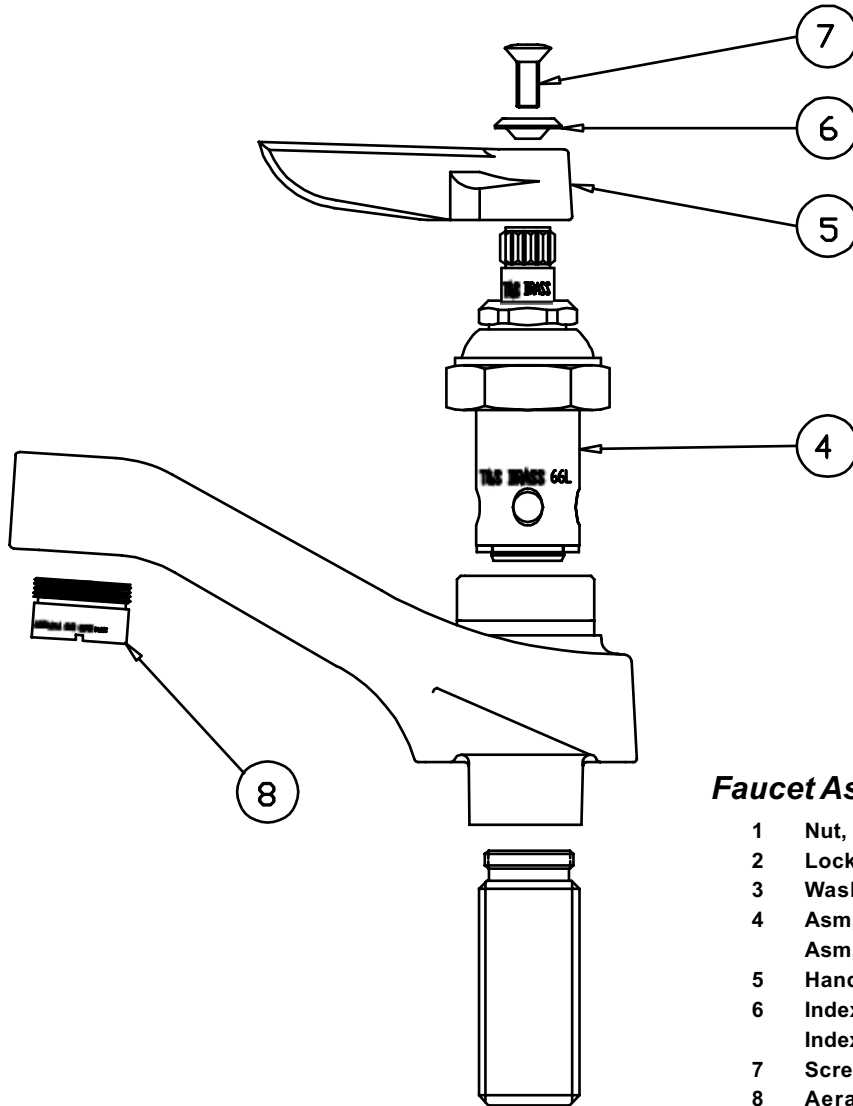

# B-0871

## Faucet Assembly

1	Nut, Coupling	000958-20
2	Locknut, Shank	002954-45
3	Washer, Rosette	001000-45
4	Asm, Spindle Eterna RH/Cold	005959-40
	Asm, Spindle Eterna LH/Hot	005960-40
5	Handle, Lever	001638-45
6	Index, Button, Blue/Cold	001660-45
	Index, Button, Red/Hot	001661-45
7	Screw, Handle	000922-45
8	Aerator	B-0199-03