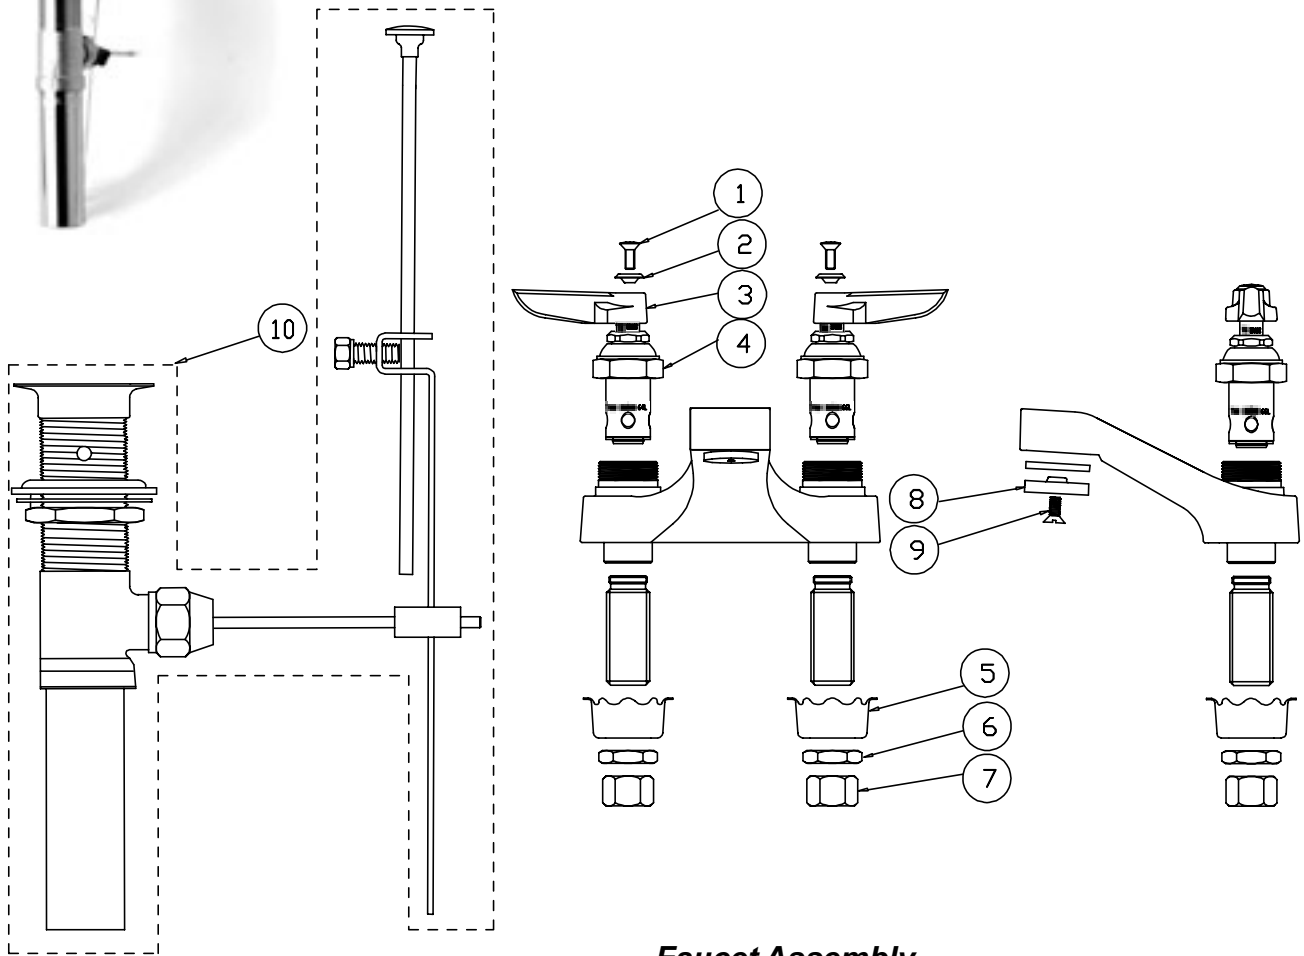

B-0876, B-0877

Model B-0876 includes pop-up drain assembly (B-0898).

Faucet Assembly

1	Screw, Handle	000922-45
2	Index, Button, Blue/Cold	001660-45
	Index, Button, Red/Hot	001661-45
3	Handle, Lever	001638-45
4	Asm, Spindle, Eterna - RH/Cold	005959-40
	Asm, Spindle, Eterna - LH/Hot	005960-40
5	Washer, Rosette	001000-45
6	Locknut	002954-45
7	Nut, Coupling	000958-20
8	Spray Face, Drip Proof	010574-25
9	Screw, Spray Face	000921-45
10	Asm, Pop-Up Drain (B-0876)	B-0898