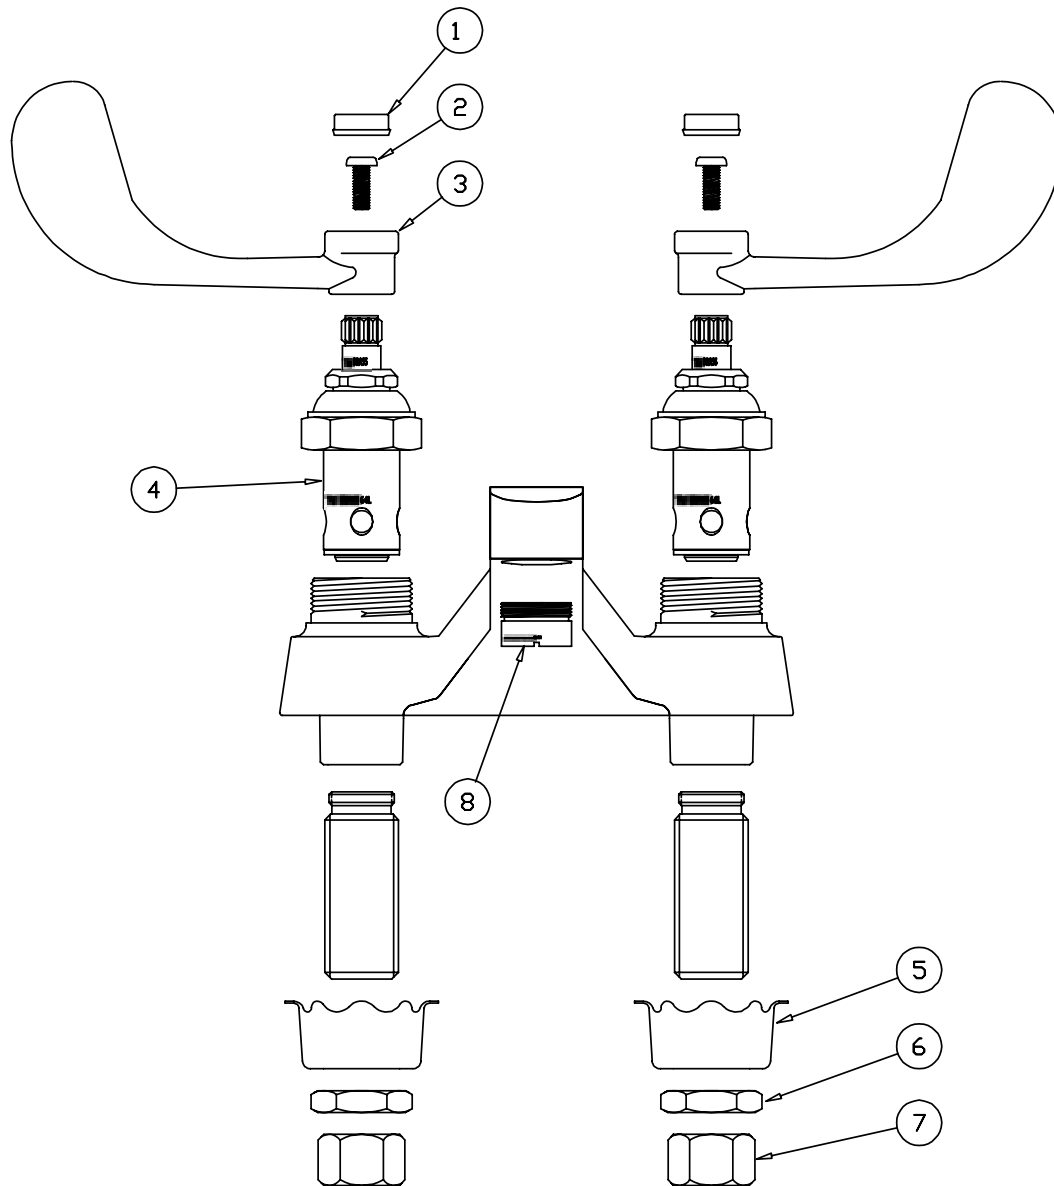

B-0890-VRS

Faucet Assembly

1	Screw, Handle	000925-45
2	Index, Snap-In, Blue/Cold	001686-45
	Index, Snap-In, Red/Hot	001194-45
3	Handle, Wrist Action 4"	B-WH4
4	Asm, Spindle, Eterna - RH/Cold	006009-40
	Asm, Spindle, Eterna - LH/Hot	006010-40
5	Locknut	002954-45
6	Washer, Rosette	001000-45
7	Nut, Coupling	000958-20
8	Aerator, Vandal Resistant	B-0199-08