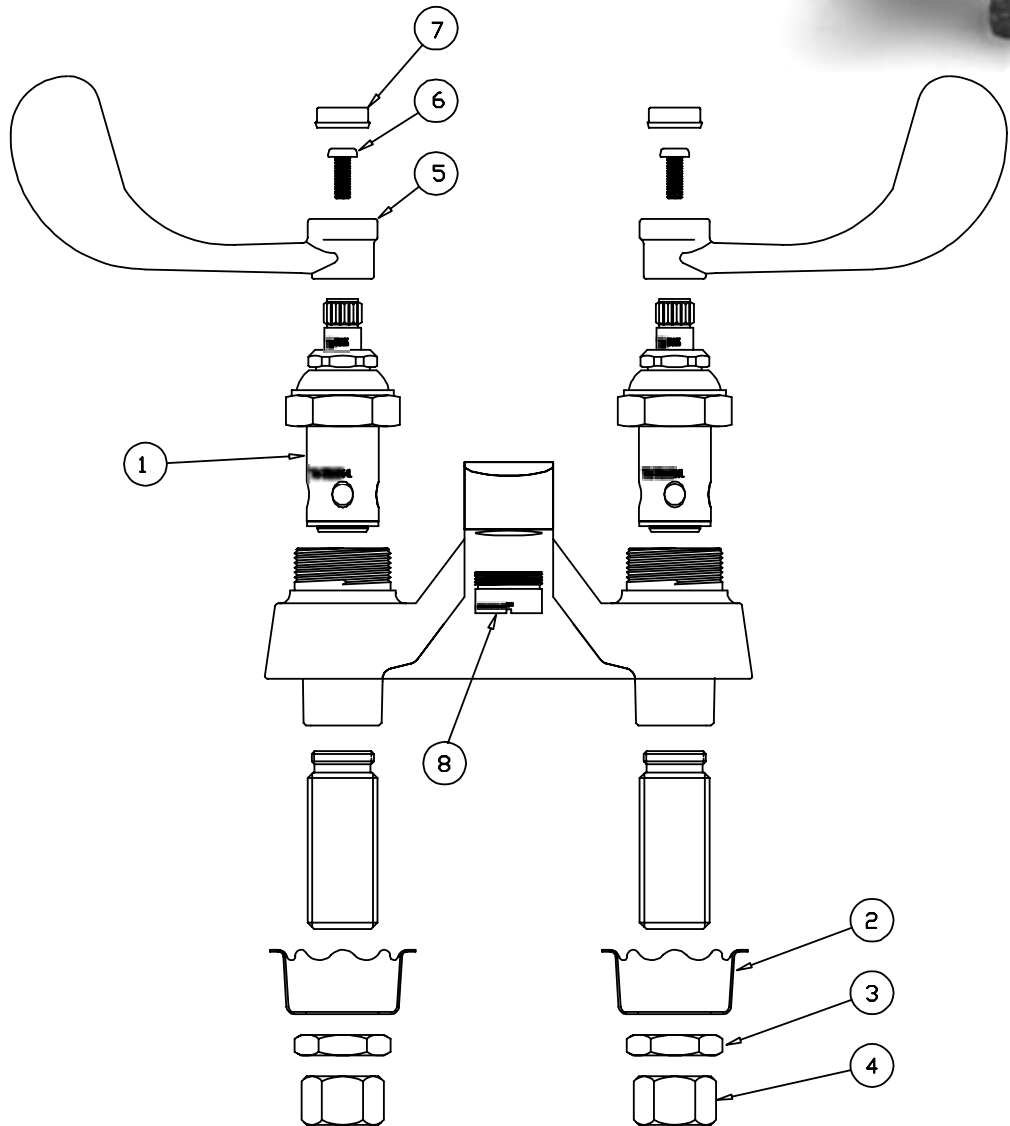

# B-0890

## Faucet Assembly

1	Asm, Spindle Eterna - LH/Cold	006009-40
	Asm, Spindle Eterna - RH/Hot	006010-40
2	Washer, Rosette	001000-45
3	Locknut, Shank	002954-45
4	Nut, Coupling	000958-20
5	Handle, Wrist Action	B-WH4
6	Screw, Handle	000925-45
7	Index, Button - Red/Hot	001194-45
	Index, Button - Blue/Cold	001686-45
8	Aerator	B-0199-03