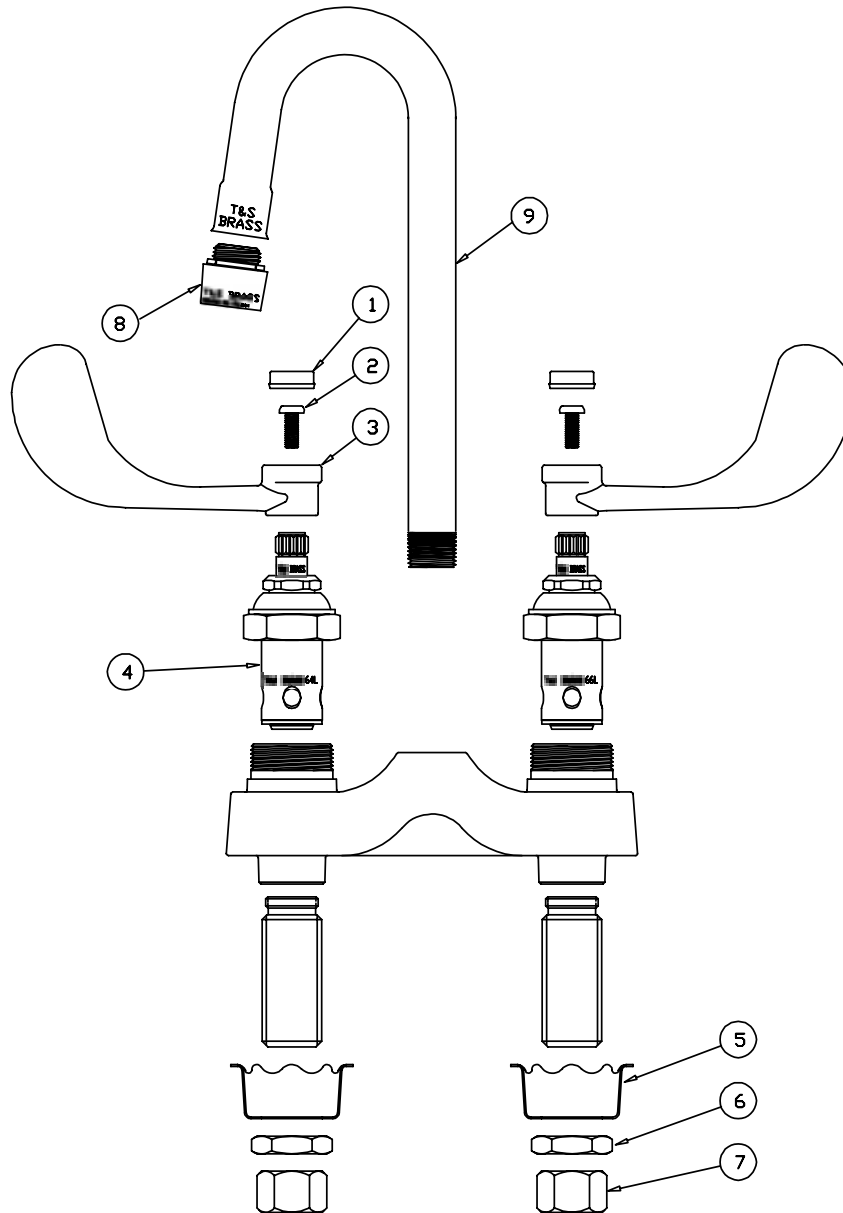

B-0893

Faucet Assembly

1	Index, Snap-In, Blue/Cold	001686-45
	Index, Snap-In, Red/Hot	001194-45
2	Screw, Handle	000925-45
3	Handle, Wrist Action, 4"	B-WH4
4	Asm, Spindle Eterna - Cold	006009-40
	Asm, Spindle Eterna - Hot	006010-40
5	Washer, Rosette	001000-45
6	Locknut	002954-45
7	Nut, Coupling	000958-20
8	Aerator	B-0199-02
9	Gooseneck	000393-40