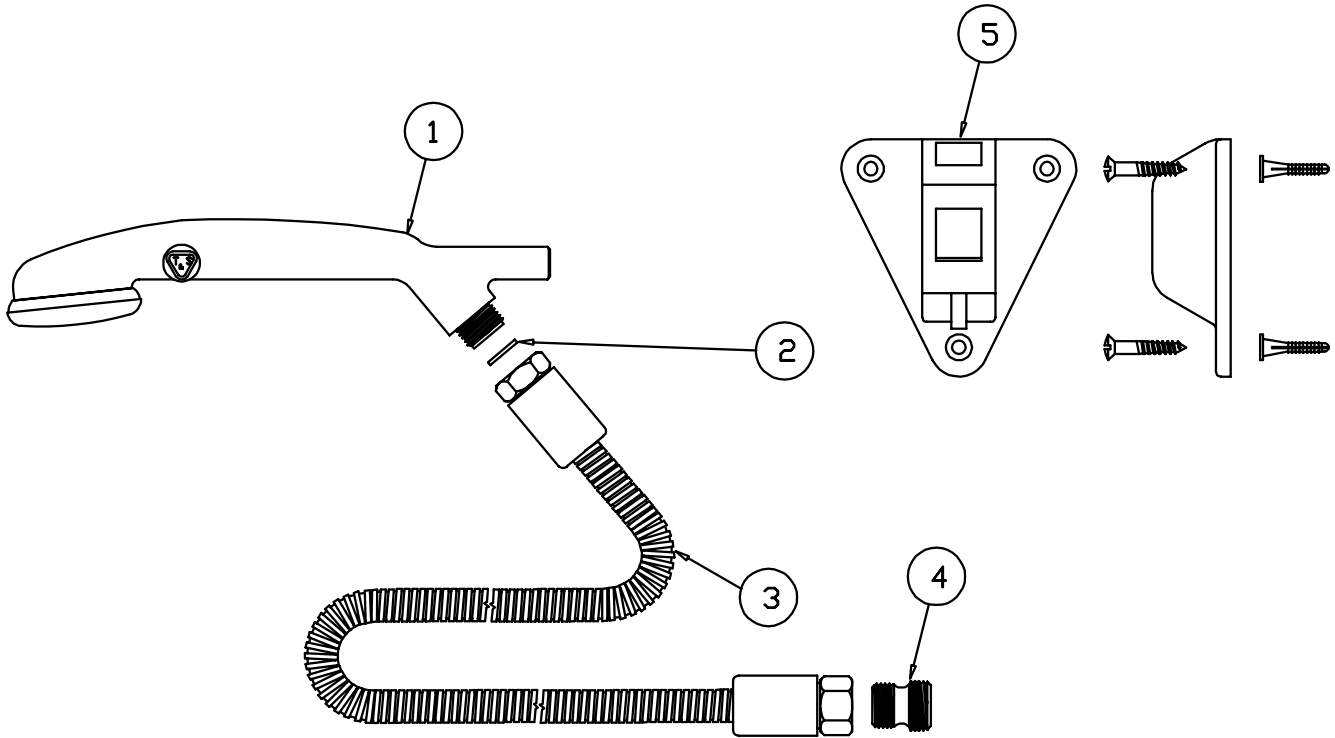

B-0937

Shower Quick-Connect Assembly

1	Spray, Hand	SQ-0095
2	Washer, Seal	009037-45
3	Asm, Hose, Stainless Steel, 60 in.	013E-60
4	Adapter, 1/2" Male x 3/4"-14 Male	000547-25
5	Wall Bracket, Spray	SQ-0092