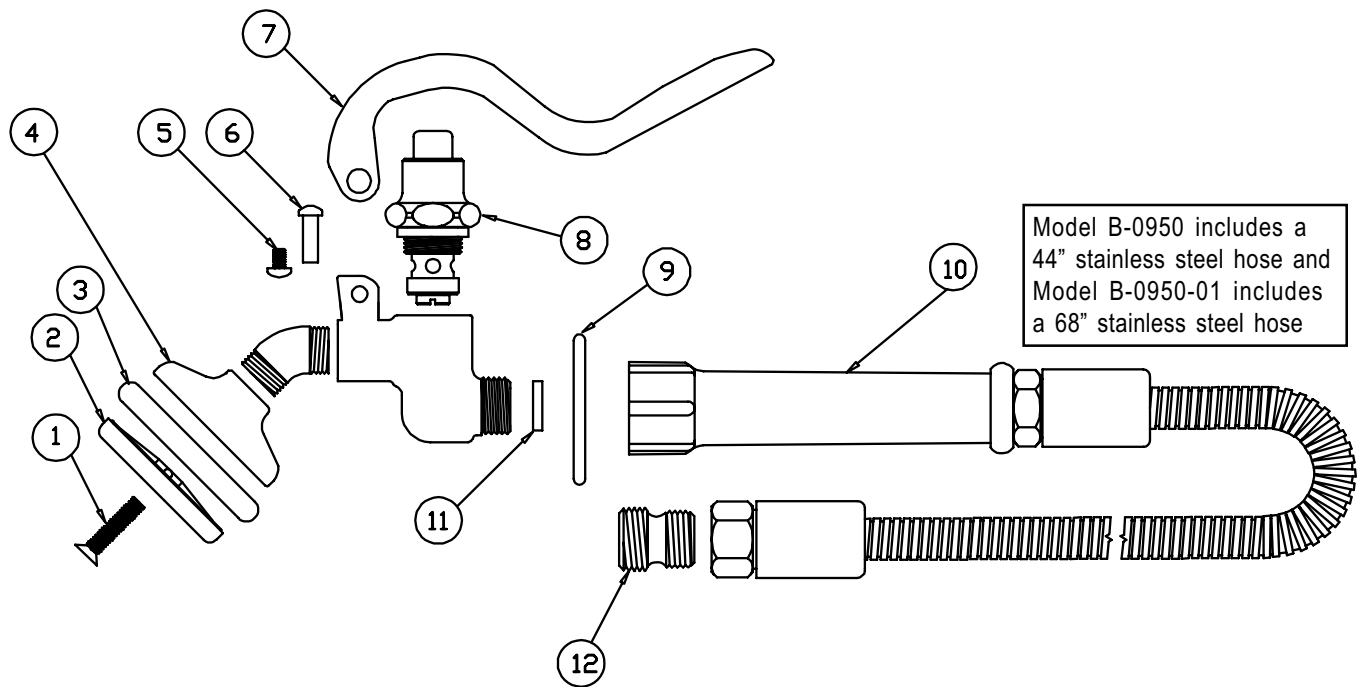

# B-0950, B-0950-01

Model B-0950 includes a 44" stainless steel hose and Model B-0950-01 includes a 68" stainless steel hose

## Pre-Rinse Unit

1	Screw, Spray Face	000913-40
2	Spray, Face	009845-45
3	Ring, Rubber	009848-45
4	Spray, Cup	000019-40
5	Screw, Handle	003199-45
6	Nut, Handle	003198-45
7	Squeeze Valve, Handle	001120-45
8	Bonnet, Assembly	002856-40
9	Ring, Hold Down	000907-45
10	Asm, Hose Handle	002987-40
11	Washer, Hose	010476-45
12	Adapter, 1/2" Male X 3/4"-14 Male	000547-25