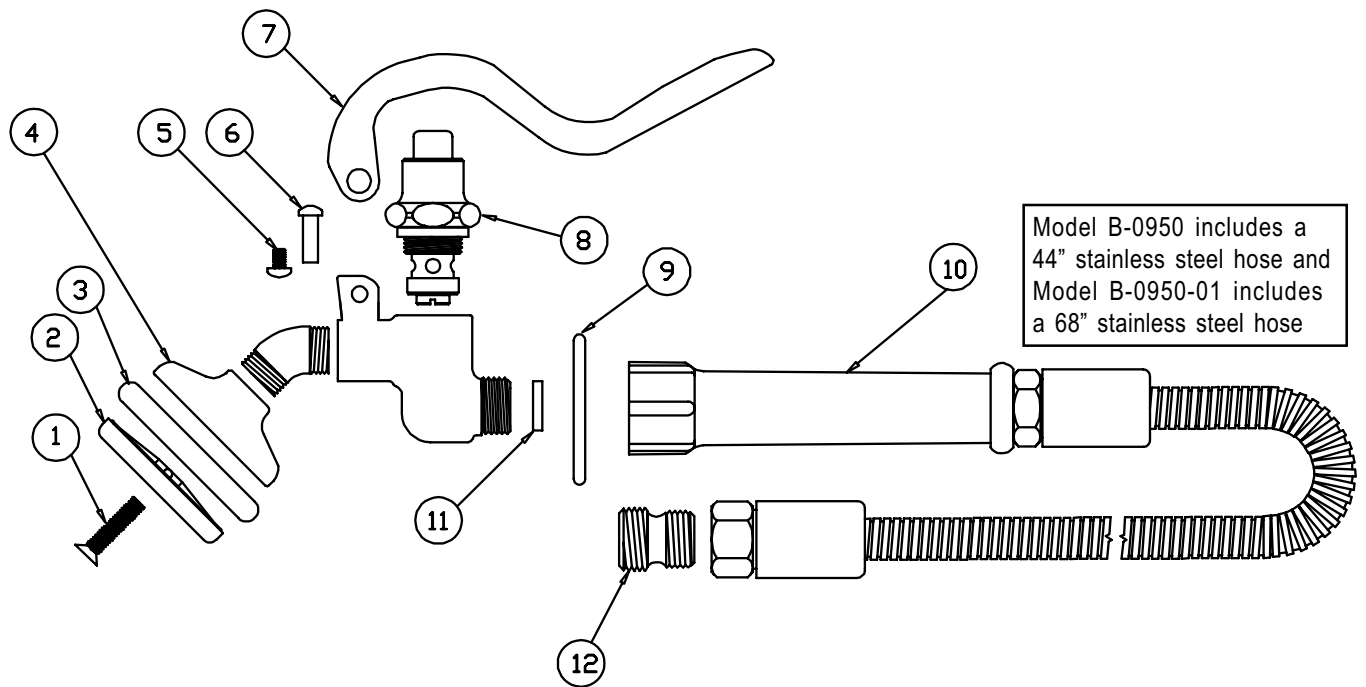

B-0950, B-0950-01

Pre-Rinse Unit

1	Screw, Spray Face	000913-40
2	Spray, Face	009845-45
3	Ring, Rubber	009848-45
4	Spray, Cup	000019-40
5	Screw, Handle	003199-45
6	Nut, Handle	003198-45
7	Squeeze Valve, Handle	001120-45
8	Bonnet, Assembly	002856-40
9	Ring, Hold Down	000907-45
10	Asm, Hose Handle	002987-40
11	Washer, Hose	010476-45
12	Adapter, 1/2" Male X 3/4"-14 Male	000547-25