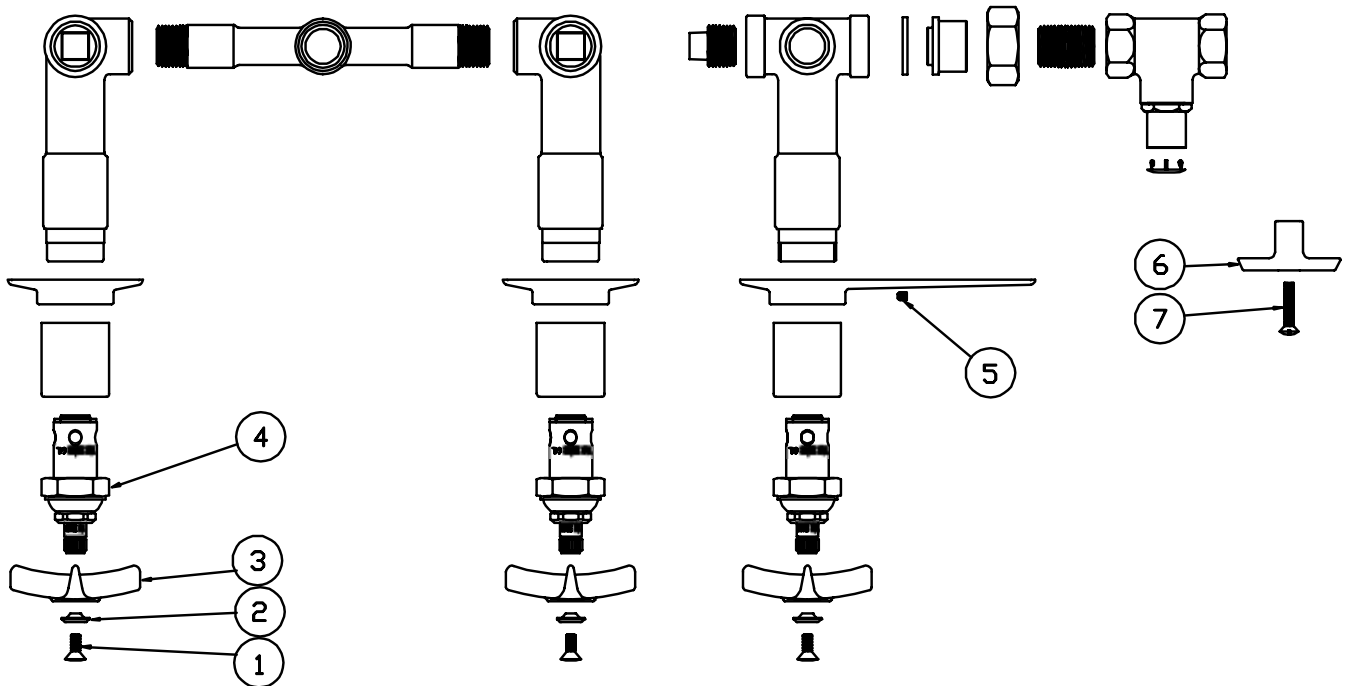

# B-1035-ST

## *Concealed By-Pass Mixing Valve with Stops*

1	Screw, Handle	000922-45
2	Index, Button, Blue/Cold	001660-45
	Index, Button, Red/Hot	001661-45
3	Handle, Kitchen 4-Arm	002521-45
4	Asm, Spindle, Eterna - RH/Cold	005959-40
	Asm, Spindle, Eterna - LH/Hot	005960-40
5	Screw, Set	000939-45
6	T' Handle, Loose Key Stop	001802-45
7	Screw, Handle, Loose Key Stop	002432-45