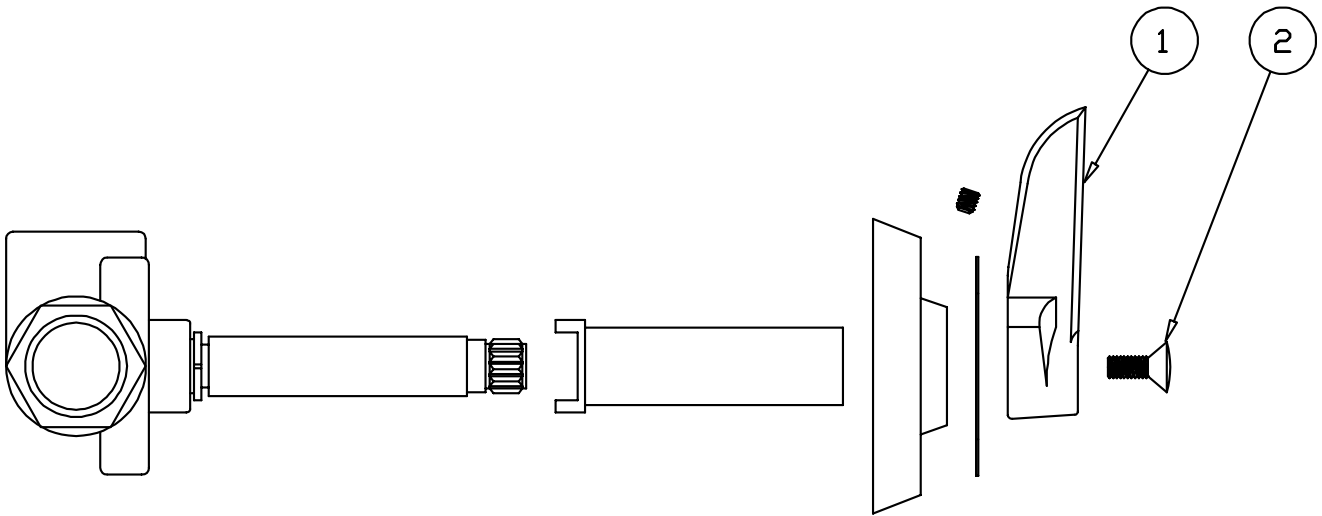

B-1097

Diverter Valve Assembly

- | | | |
|---|---------------|-----------|
| 1 | Handle, Lever | 001638-45 |
| 2 | Screw, Handle | 000922-45 |