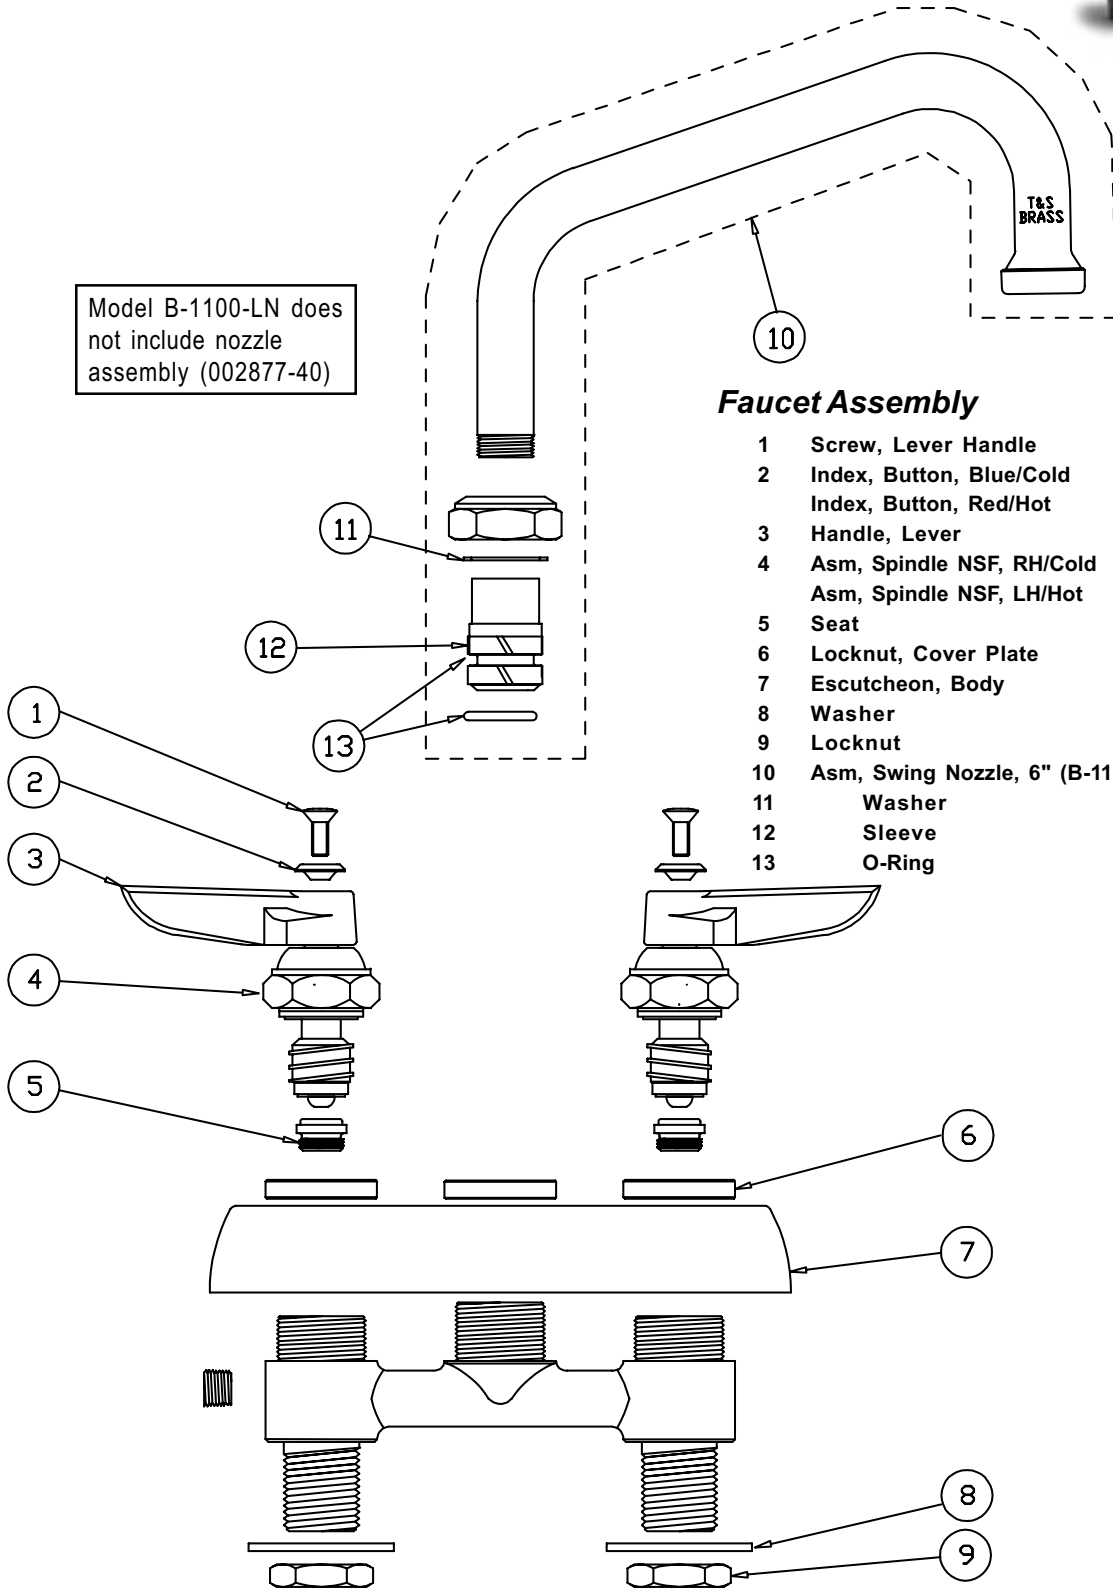

B-1100, B-1100-LN

Model B-1100-LN does not include nozzle assembly (002877-40)

Faucet Assembly

- | | | |
|----|--------------------------------|-----------|
| 1 | Screw, Lever Handle | 000922-45 |
| 2 | Index, Button, Blue/Cold | 001660-45 |
| | Index, Button, Red/Hot | 001661-45 |
| 3 | Handle, Lever | 001638-45 |
| 4 | Asm, Spindle NSF, RH/Cold | 009753-25 |
| | Asm, Spindle NSF, LH/Hot | 009754-25 |
| 5 | Seat | 000763-20 |
| 6 | Locknut, Cover Plate | 000712-25 |
| 7 | Escutcheon, Body | 001258-40 |
| 8 | Washer | 000999-45 |
| 9 | Locknut | 002954-45 |
| 10 | Asm, Swing Nozzle, 6" (B-1100) | 059X |
| 11 | Washer | 009538-45 |
| 12 | Sleeve | 011429-45 |
| 13 | O-Ring | 001074-45 |