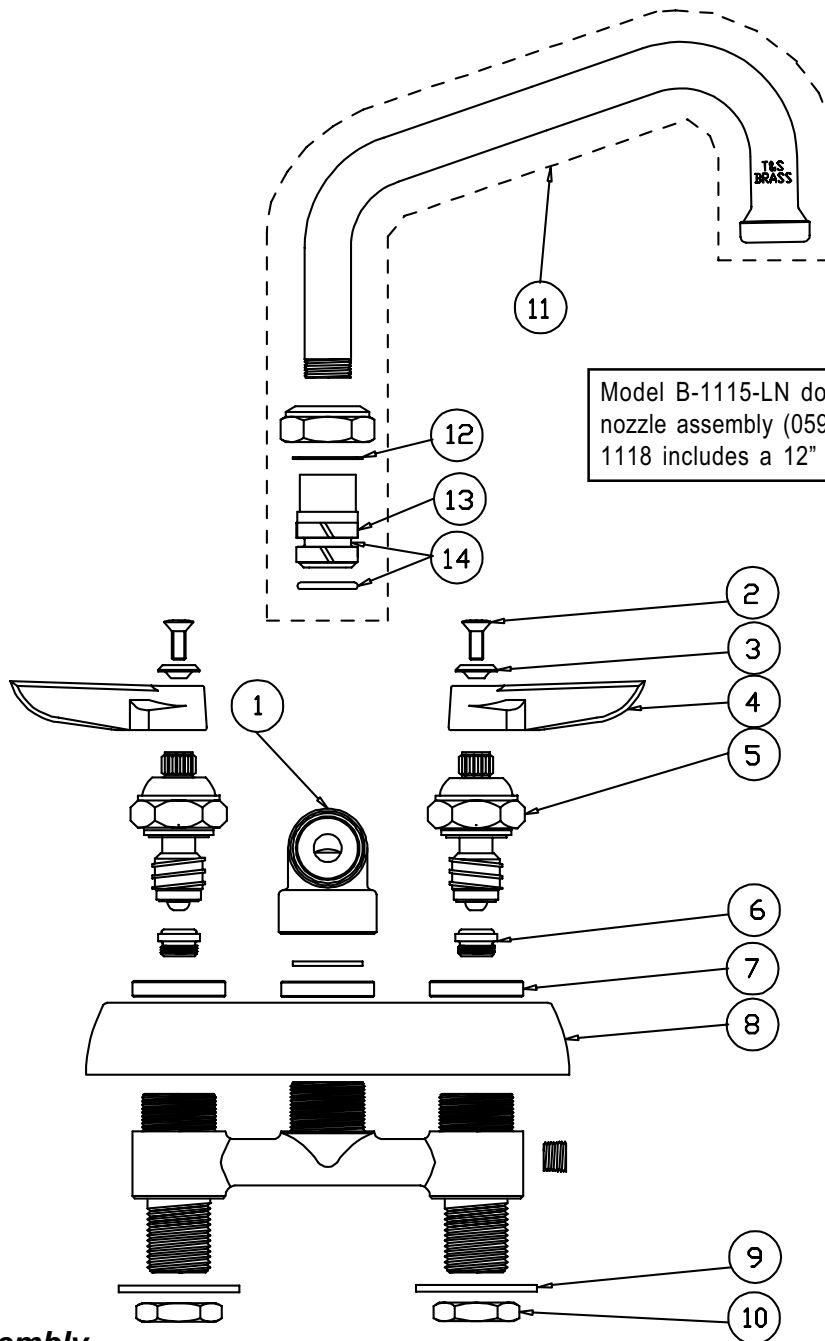

# B-1115, B-1115-LN, B-1118

Model B-1115-LN does not include nozzle assembly (059X). Model B-1118 includes a 12" nozzle (062X).

## Faucet Assembly

1	Knob	000082-40	9	Washer	000999-45
2	Screw, Lever Handle	000922-45	9	Washer	000999-45
3	Index, Button, Blue/Cold	001660-45	10	Locknut	002954-45
	Index, Button, Red/Hot	001661-45	11	Asm, Swing Nozzle, 6" (B-1115)	059X
4	Handle, Lever	001638-45		Asm, Swing Nozzle, 12" (B-1118)	062X
5	Asm, Spindle NSF - RH/Cold	009753-25	12	Washer	009538-45
	Asm, Spindle NSF - LH/Hot	009754-25	13	Sleeve	011429-45
6	Seat	000763-20	14	O-Ring	001074-45
7	Locknut, Cover Plate	000712-25			