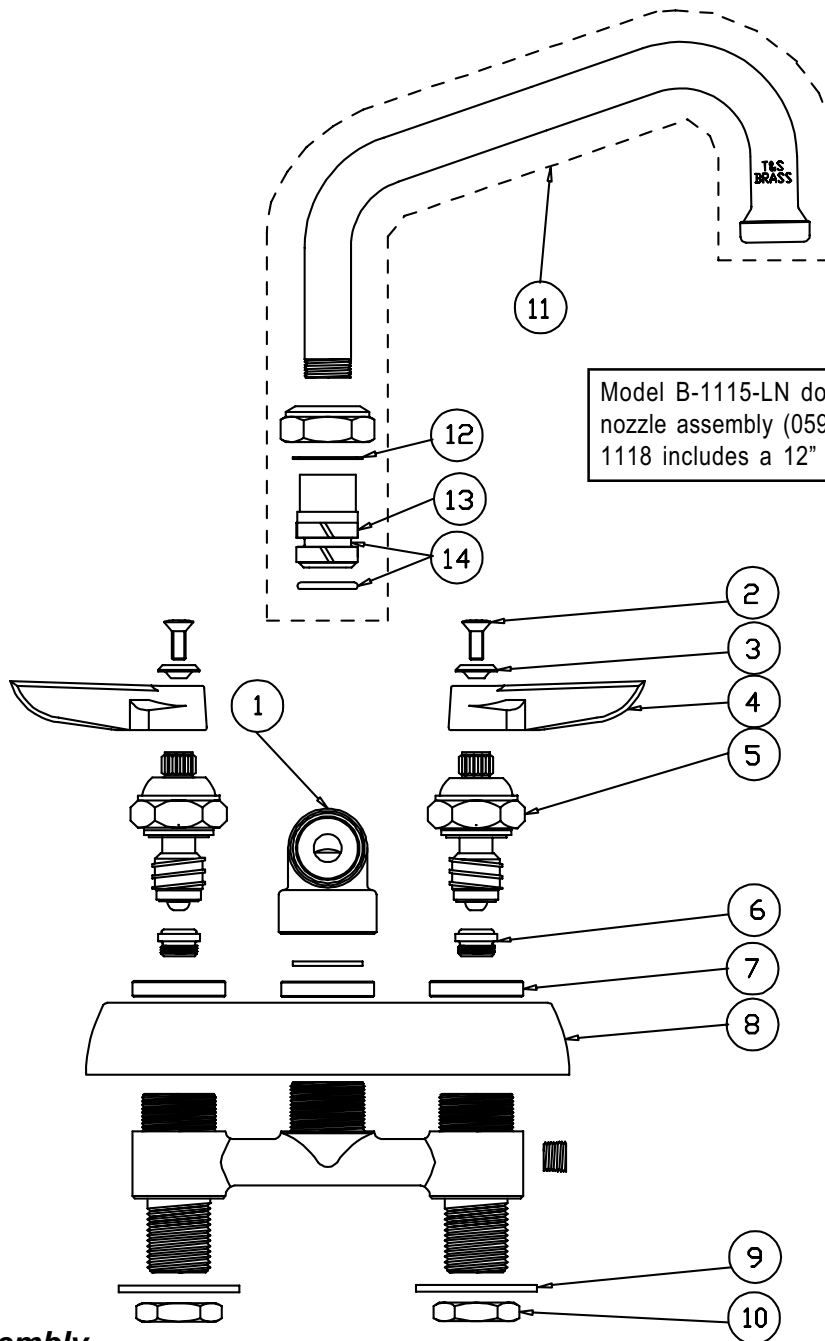

B-1115, B-1115-LN, B-1118

Model B-1115-LN does not include nozzle assembly (059X). Model B-1118 includes a 12" nozzle (062X).

Faucet Assembly

1	Knob	000082-40	9	Washer	000999-45
2	Screw, Lever Handle	000922-45	9	Washer	000999-45
3	Index, Button, Blue/Cold	001660-45	10	Locknut	002954-45
	Index, Button, Red/Hot	001661-45	11	Asm, Swing Nozzle, 6" (B-1115)	059X
4	Handle, Lever	001638-45		Asm, Swing Nozzle, 12" (B-1118)	062X
5	Asm, Spindle NSF - RH/Cold	009753-25	12	Washer	009538-45
	Asm, Spindle NSF - LH/Hot	009754-25	13	Sleeve	011429-45
6	Seat	000763-20	14	O-Ring	001074-45
7	Locknut, Cover Plate	000712-25			