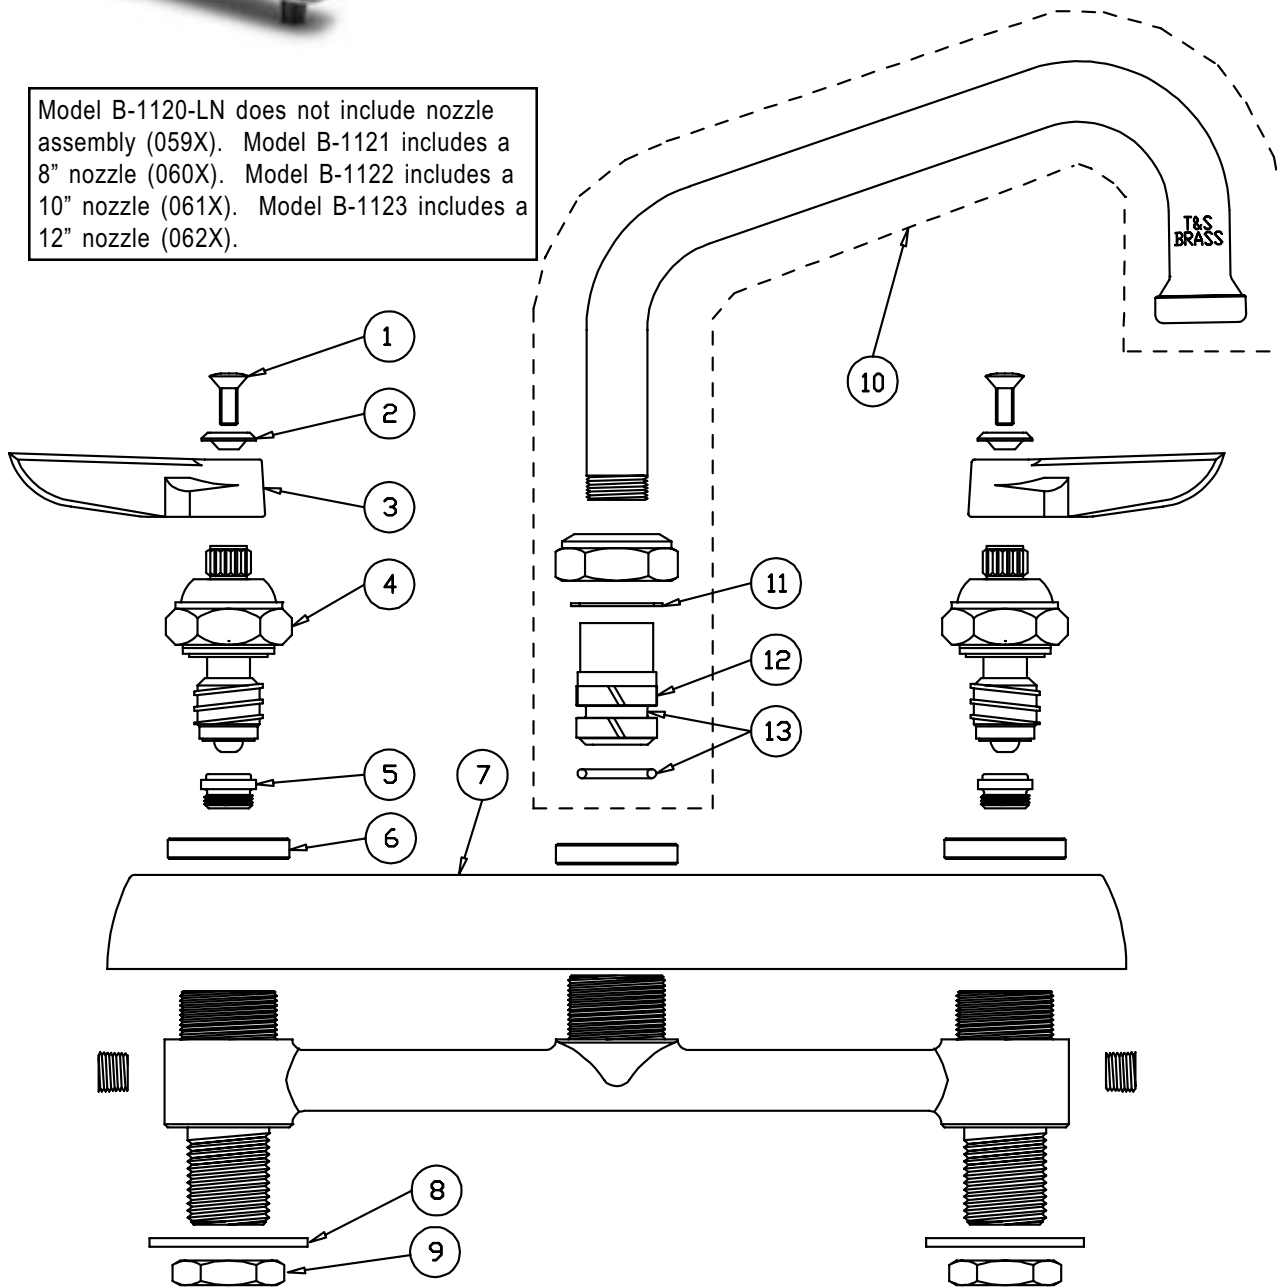

B-1120, B-1120-LN, B-1121, B-1122, B-1123

Model B-1120-LN does not include nozzle assembly (059X). Model B-1121 includes a 8" nozzle (060X). Model B-1122 includes a 10" nozzle (061X). Model B-1123 includes a 12" nozzle (062X).

Faucet Assembly

1	Screw, Lever Handle	000922-45	8	Washer	000999-45
2	Index, Button, Blue/Cold	001660-45	9	Locknut	002954-45
	Index, Button, Red/Hot	001661-45	10	Asm, Swing Nozzle, 6" (B-1120)	059X
3	Handle, Lever	001638-45		Asm, Swing Nozzle, 8" (B-1121)	060X
4	Asm, Spindle NSF - RH/Cold	009753-25		Asm, Swing Nozzle, 10" (B-1122)	061X
	Asm, Spindle NSF - LH/Hot	009754-25		Asm, Swing Nozzle, 12" (B-1123)	062X
5	Seat	000763-20	11	Washer	009538-45
6	Locknut, Cover Plate	000712-25	12	Sleeve	011429-45
7	Escutcheon, Body	001259-40	13	O-Ring	001074-45