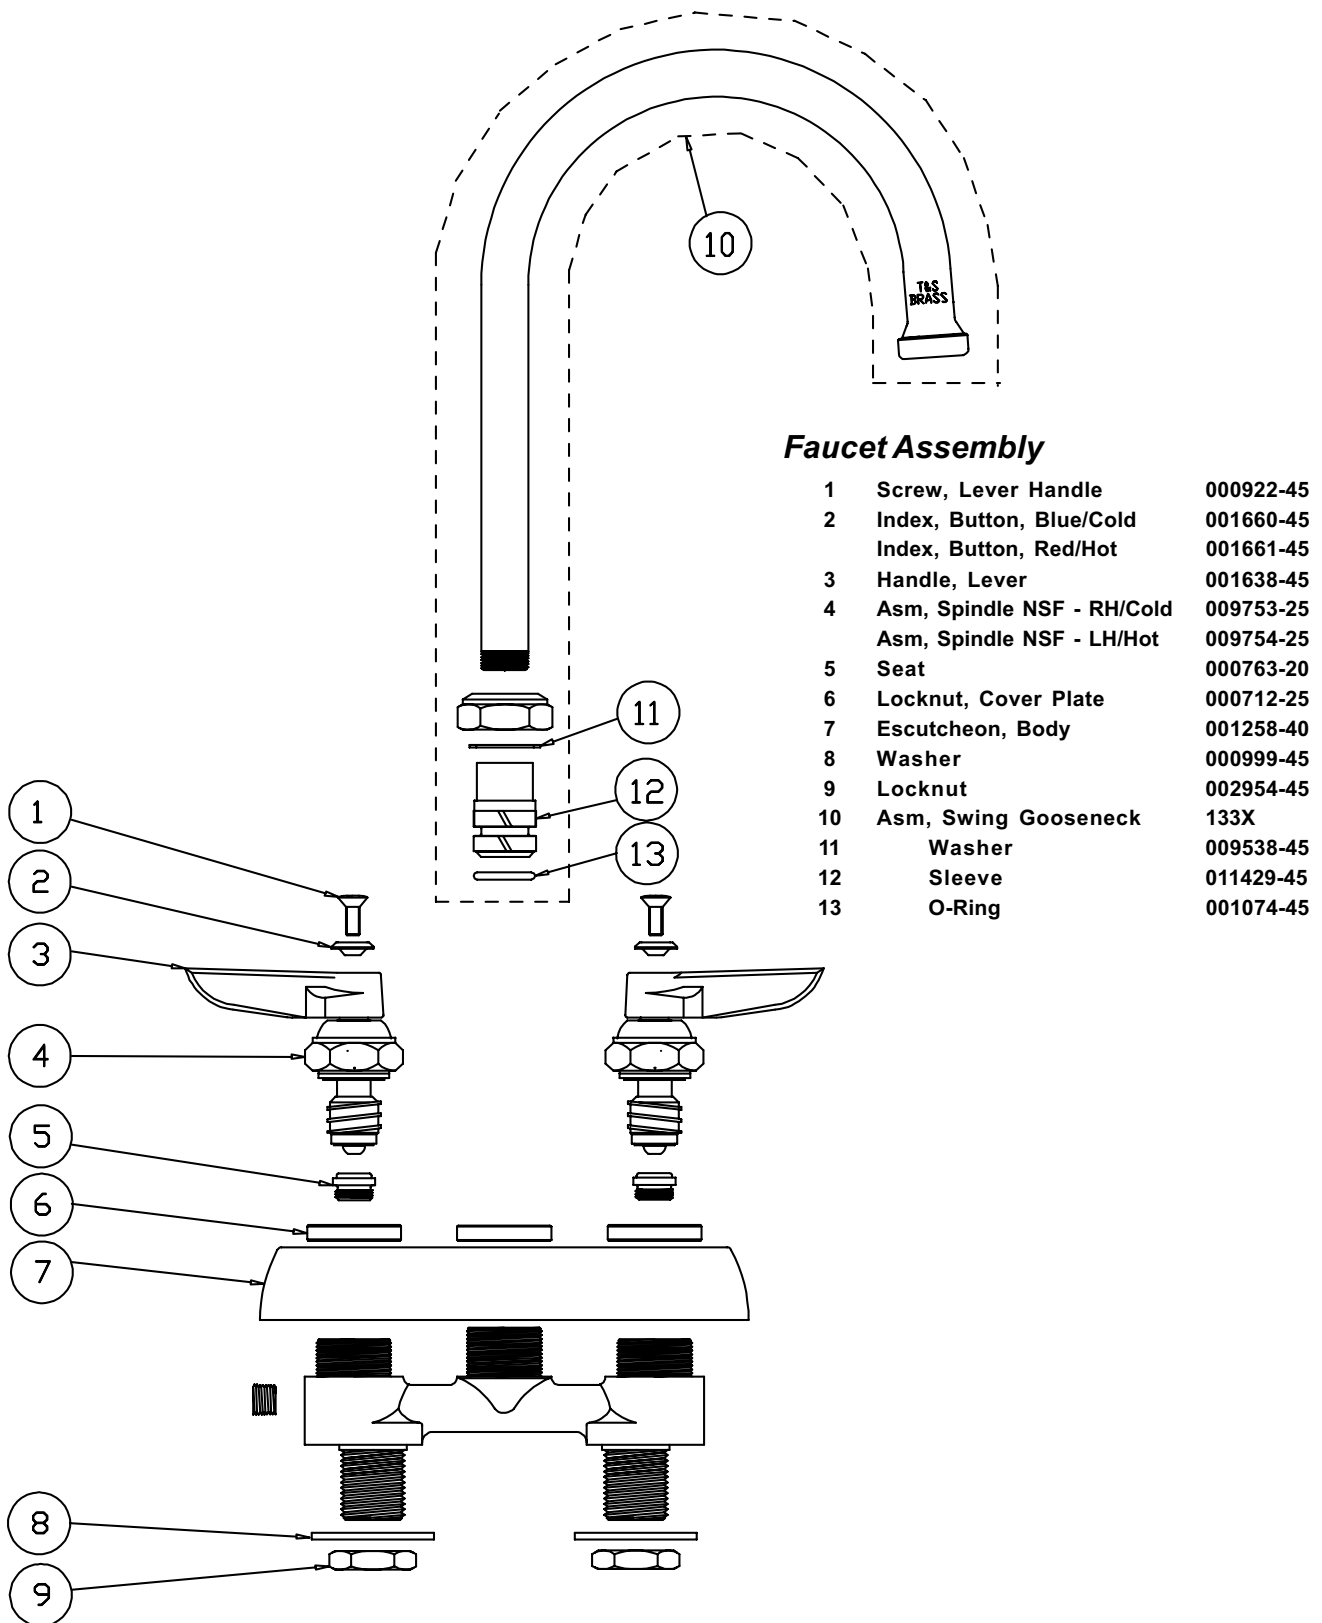

B-1140

Faucet Assembly

1	Screw, Lever Handle	000922-45
2	Index, Button, Blue/Cold	001660-45
	Index, Button, Red/Hot	001661-45
3	Handle, Lever	001638-45
4	Asm, Spindle NSF - RH/Cold	009753-25
	Asm, Spindle NSF - LH/Hot	009754-25
5	Seat	000763-20
6	Locknut, Cover Plate	000712-25
7	Escutcheon, Body	001258-40
8	Washer	000999-45
9	Locknut	002954-45
10	Asm, Swing Gooseneck	133X
11	Washer	009538-45
12	Sleeve	011429-45
13	O-Ring	001074-45