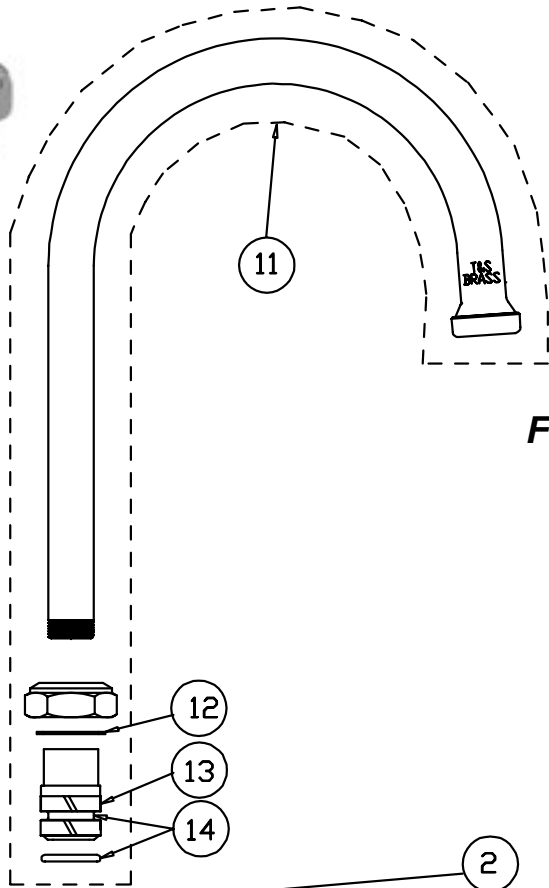

B-1146

Faucet Assembly

| | | |
|----|----------------------------|-----------|
| 1 | Knob | 000082-40 |
| 2 | Screw, Lever Handle | 000922-45 |
| 3 | Index, Button, Blue/Cold | 001660-45 |
| | Index, Button, Red/Hot | 001661-45 |
| 4 | Handle, Lever | 001638-45 |
| 5 | Asm, Spindle NSF - RH/Cold | 009753-25 |
| | Asm, Spindle NSF - LH/Cold | 009754-25 |
| 6 | Seat | 000763-20 |
| 7 | Locknut, Cover Plate | 000712-25 |
| 8 | Escutcheon, Body | 001258-40 |
| 9 | Washer | 000999-45 |
| 10 | Locknut | 002954-45 |
| 11 | Asm, Swing Gooseneck | 133X |
| 12 | Washer | 009538-45 |
| 13 | Sleeve | 011429-45 |
| 14 | O-Ring | 001074-45 |