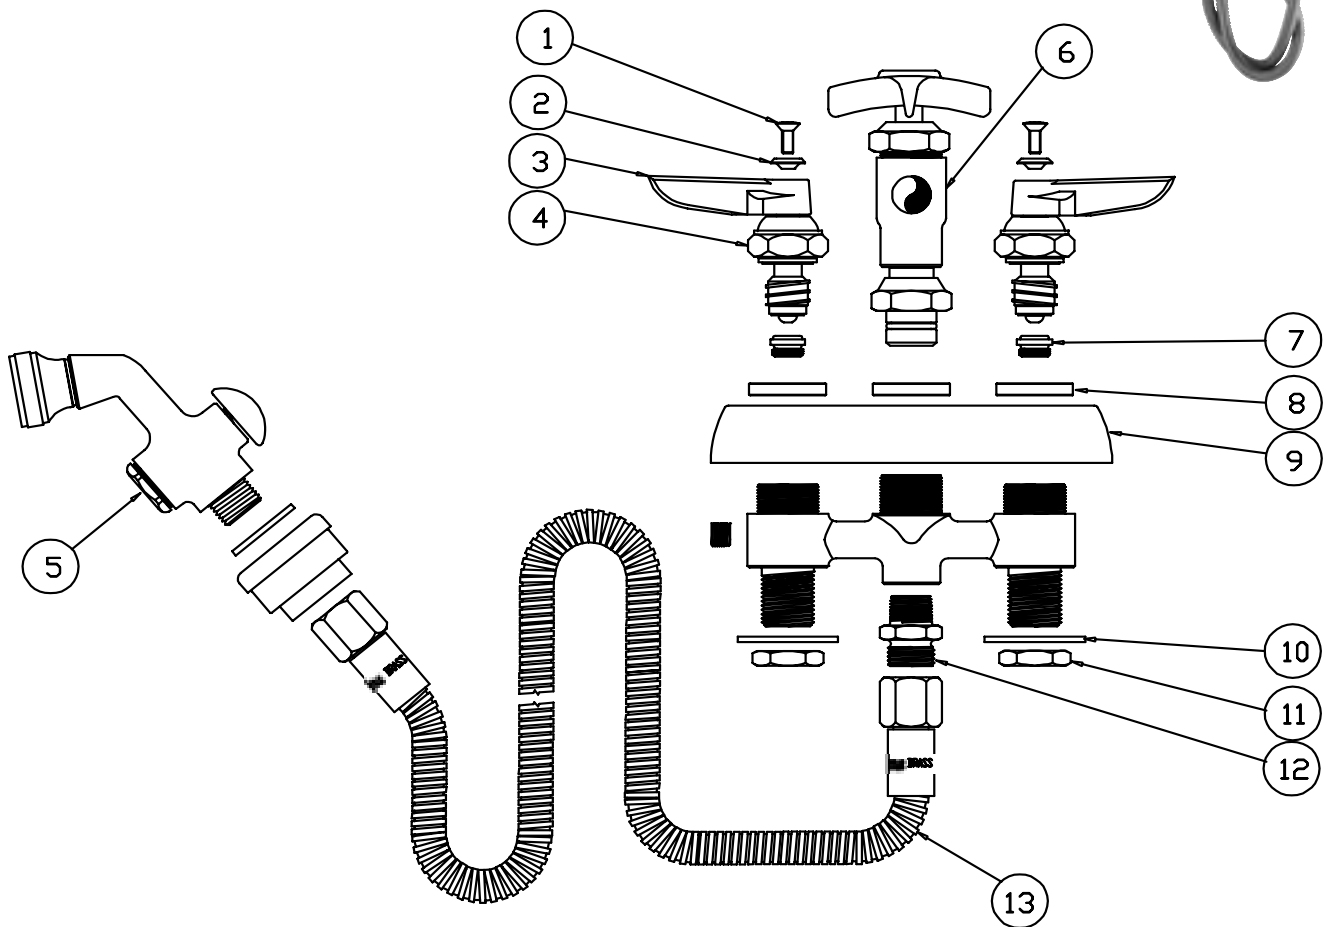

B-1151

Faucet Assembly

1	Screw, Handle	000922-45
2	Index, Button, Blue/Cold	001660-45
	Index, Button, Red/Hot	001661-45
3	Handle, Lever	001638-45
4	Asm, Spindle NSF - Cold	009753-25
	Asm, Spindle NSF - Hot	009754-25
5	Asm, Spray Valve	002857-40
6	Asm, Diverter Valve	002878-40
7	Seat	000763-20
8	Nut, Cover Plate	000712-25
9	Escutcheon	001258-40
10	Washer	000999-45
11	Locknut	002954-45
12	Adapter, 3/8 Male x 3/4-14 Male	000545-25
13	Asm, Hose, Stainless Steel, 48"	013E-48