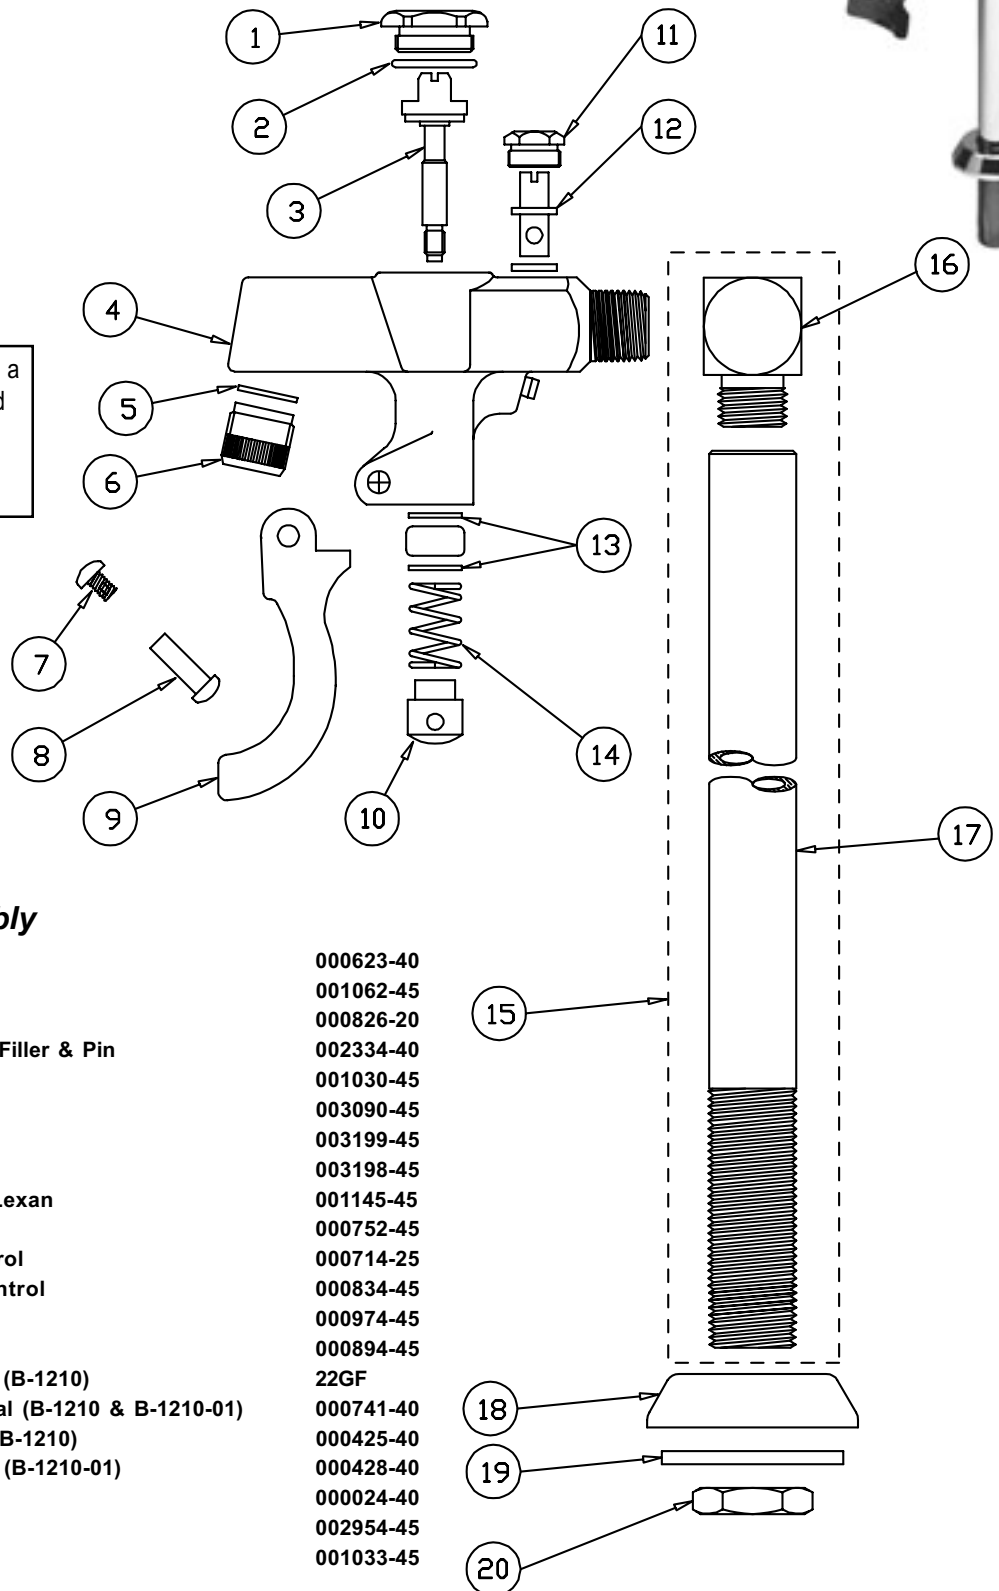

B-1210, B-1210-01

Model B-1210 includes a 8" pedestal (22GF) and Model B-1210-01 includes a 10" pedestal (000428-40 & 00741-40)

Glass Filler Assembly

1	Hexcap	000623-40
2	O-Ring	001062-45
3	Stem	000826-20
4	Asm, Body, Glass Filler & Pin	002334-40
5	Washer	001030-45
6	Tip, Glass Filler	003090-45
7	Screw, Handle	003199-45
8	Nut, Handle	003198-45
9	Lever Arm, Blue Lexan	001145-45
10	Pushbutton	000752-45
11	Nut, Volume Control	000714-25
12	Stem, Volume Control	000834-45
13	Washer, Bonnet	000974-45
14	Spring	000894-45
15	Asm, Pedestal, 8" (B-1210)	22GF
16	Cube, Pedestal (B-1210 & B-1210-01)	000741-40
17	Pedestal, 8" (B-1210)	000425-40
	Pedestal, 10" (B-1210-01)	000428-40
18	Flange	000024-40
19	Locknut	002954-45
20	Washer	001033-45