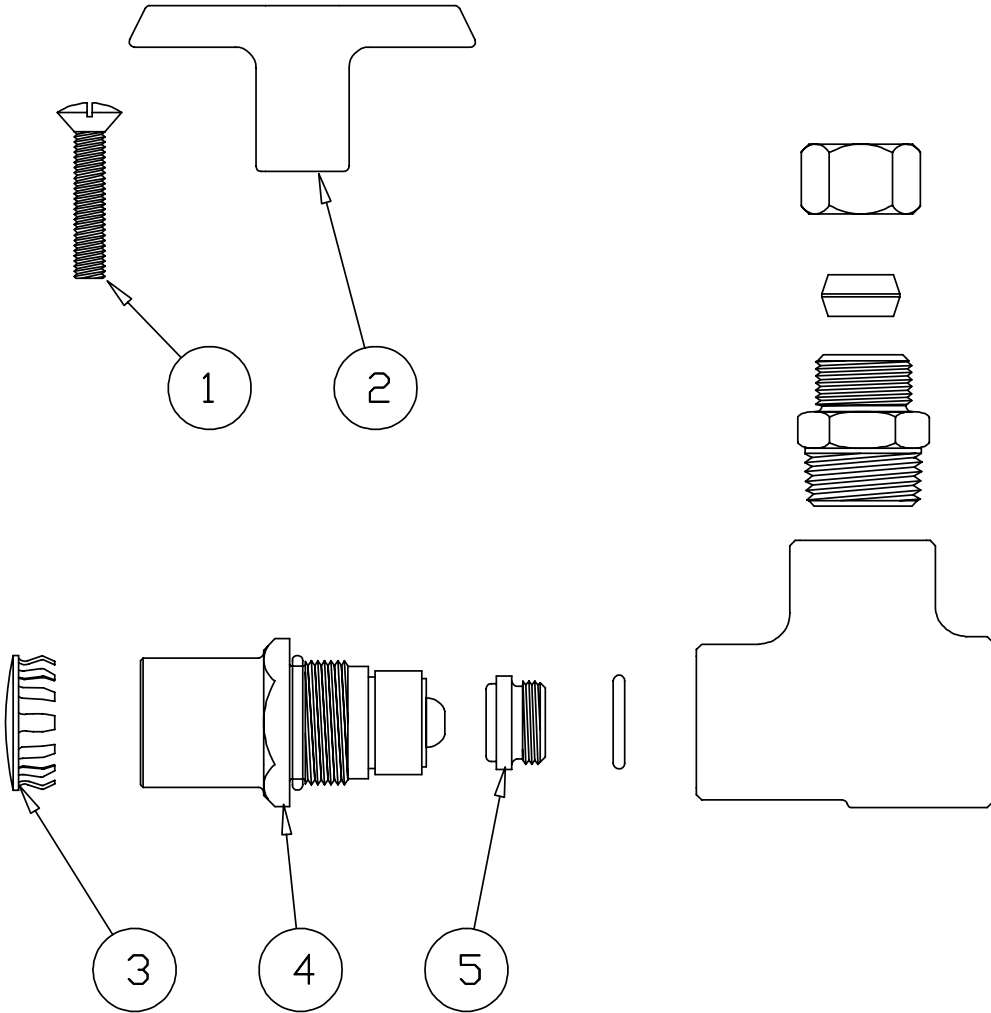

# B-1305-01

***Flex Supply and Angled Key Stop***

1	Screw, Handle	002432-45
2	T' Handle, Supply Stop	001802-45
3	Cap, Key Stop	001605-45
4	Asm, Spindle	002892-40
5	Seat	000763-20